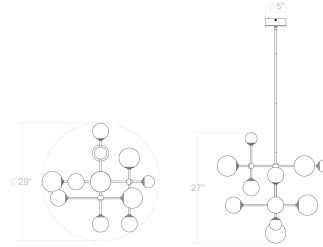

Project:

Sabon Chandelier Spec Sheet

SKU: 2064.25 Learn more at:
<https://sonnemanlight.com/sabon-chandelier>

Description:

Type #:

Dimensions

Height: 27"
Diameter: 29"
Canopy/Backplate/Base: 5"

Electrical Specs

Bulb(s) Included?: Yes
Bulb 1 Type: Integral LED
Bulb Quantity: 3
Input Voltage: 120VAC
Wattage: 3
Initial Lumens: 4300
Delivered Lumens: 2350
Color Temperature: 3000K
CRI: 90
Power Supply Type: Driver
Power Supply Quantity: 1
Power Supply Location: Canopy
Dimming Type: TRIAC/ELV

Installation

Installation: Licensed electrician required
Sloped Ceiling Compatible?: Not Compatible
Minimum Hanging Height: 31"

Shipping

Carton 1 L x W x H: 27" X 25" X 23"
Carton 1 Gross Weight: 16 LBS

Shade