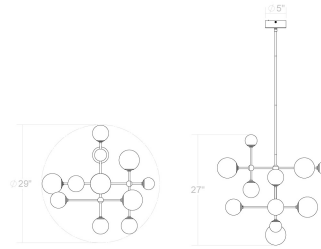

Project:

Sabon Chandelier Spec Sheet

SKU: 2064.13 Learn more at:
<https://sonnemanlight.com/sabon-chandelier>

Description:

Type #:

Dimensions

Height: 27"
Diameter: 29"
Canopy/Backplate/Base: 5"

Electrical Specs

Bulb(s) Included?: Yes
Bulb 1 Type: Integral LED
Bulb Quantity: 3
Input Voltage: 120VAC
Wattage: 3
Initial Lumens: 4300
Delivered Lumens: 2350
Color Temperature: 3000K
CRI: 90
Power Supply Type: Driver
Power Supply Quantity: 1
Power Supply Location: Canopy
Dimming Type: TRIAC/ELV

Installation

Installation: Licensed electrician required
Sloped Ceiling Compatible?: Not Compatible
Minimum Hanging Height: 31"

Shipping

Carton 1 L x W x H: 27" X 25" X 23"
Carton 1 Gross Weight: 16 LBS

Shade