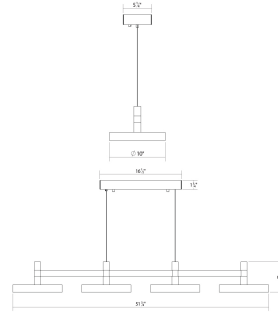

Project:

Systema Staccato 4-Light Linear Pendant w/Pan Shades Spec Sheet

SKU: 1784.25-PAN Learn more at:
<https://sonnemanlight.com/systema-staccato-linear-pendant>

Description: Lightly scaled geometric elements form expansive intersecting or linear constructions of modern minimalism in a variety of configurations with a range of available luminaires. Crisp rectilinear bars support minimal tubular elements with luminous trims, extensions, or shaded reflectors for general and directed lighting functionality. Systema Staccato Linear Pendants are available in multiple sizes and are easy to customize with cone, pan, or drum shades. The Systema Staccato Linear Pendant includes Drum Trims. If you are not using a configuration with shades, you can select [alternate trims](#), which can be ordered separately.

Type #:

Dimensions

Height:	6
Width:	10"
Length:	43.25"
Minimum Extension:	8
Diameter:	48
Size:	4 Light

Electrical Specs

Bulb(s) Included?:	Yes
Bulb 1 Type:	Integral LED
Bulb Quantity:	4
Input Voltage:	120VAC
Wattage:	18
Initial Lumens:	1200
Delivered Lumens:	600
Color Temperature:	3000K
CRI:	90
Power Supply Type:	Driver
Power Supply Quantity:	1
Power Supply Location:	Outlet Box
Dimming Type:	TRIAC/ELV

Installation

Installation:	Licensed electrician required
Sloped Ceiling Compatible?:	Not Compatible
Cord Length:	20' Adjustable Cable
Minimum Hanging Height:	8
Maximum Hanging Height:	246

Shade

Shade 1 Material:	Acrylic
-------------------	---------