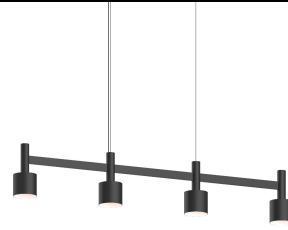

Project:

Systema Staccato 4-Light Linear Pendant w/Drum Shades Spec Sheet

SKU: 1784.25-CYL Learn more at:
<https://sonnemanlight.com/systema-staccato-linear-pendant>

Description: Lightly scaled geometric elements form expansive intersecting or linear constructions of modern minimalism in a variety of configurations with a range of available luminaires. Crisp rectilinear bars support minimal tubular elements with luminous trims, extensions, or shaded reflectors for general and directed lighting functionality. Systema Staccato Linear Pendants are available in multiple sizes and are easy to customize with cone, pan, or drum shades. The Systema Staccato Linear Pendant includes Drum Trims. If you are not using a configuration with shades, you can select [alternate trims](#), which can be ordered separately.

Type #:

Dimensions

Height:	6
Width:	3.5"
Length:	43.25"
Minimum Extension:	8
Diameter:	48
Size:	4 Light

Electrical Specs

Bulb(s) Included?:	Yes
Bulb 1 Type:	Integral LED
Bulb Quantity:	4
Input Voltage:	120VAC
Wattage:	18
Initial Lumens:	1200
Delivered Lumens:	600
Color Temperature:	3000K
CRI:	90
Power Supply Type:	Driver
Power Supply Quantity:	1
Power Supply Location:	Outlet Box
Dimming Type:	TRIAC/ELV

Installation

Installation:	Licensed electrician required
Sloped Ceiling Compatible?:	Not Compatible
Cord Length:	20' Adjustable Cable
Minimum Hanging Height:	8
Maximum Hanging Height:	246

Shade

Shade 1 Material:	Acrylic
-------------------	---------

Available Finishes

Available Finishes: Bright Satin Aluminum (.16), Satin Black (.25), Painted Brass (.14)

General Listings

Certification:	C-ETL-US
Color/Finish:	Satin Black (.25)
Dark Sky Friendly:	N