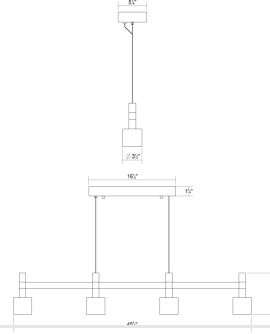

Project:

Systema Staccato 4-Light Linear Pendant w/Drum Shades Spec Sheet

SKU: 1784.25-CYL Learn more at:
<https://sonnemanlight.com/systema-staccato-linear-pendant>

Description: Lightly scaled geometric elements form expansive intersecting or linear constructions of modern minimalism in a variety of configurations with a range of available luminaires. Crisp rectilinear bars support minimal tubular elements with luminous trims, extensions, or shaded reflectors for general and directed lighting functionality. Systema Staccato Linear Pendants are available in multiple sizes and are easy to customize with cone, pan, or drum shades. The Systema Staccato Linear Pendant includes Drum Trims. If you are not using a configuration with shades, you can select [alternate trims](#), which can be ordered separately.

Type #:

Dimensions

Height:	6
Width:	3.5"
Length:	43.25"
Minimum Extension:	8
Diameter:	48
Size:	4 Light

Electrical Specs

Bulb(s) Included?:	Yes
Bulb 1 Type:	Integral LED
Bulb Quantity:	4
Input Voltage:	120VAC
Wattage:	18
Initial Lumens:	1200
Delivered Lumens:	600
Color Temperature:	3000K
CRI:	90
Power Supply Type:	Driver
Power Supply Quantity:	1
Power Supply Location:	Outlet Box
Dimming Type:	TRIAC/ELV

Installation

Installation:	Licensed electrician required
Sloped Ceiling Compatible?:	Not Compatible
Cord Length:	20' Adjustable Cable
Minimum Hanging Height:	8
Maximum Hanging Height:	246

Shade

Shade 1 Material:	Acrylic
-------------------	---------