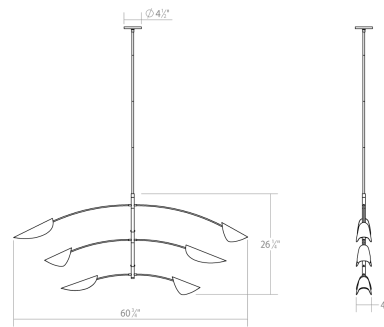

#### DIMENSIONS

Height	25.25"
Minimum Height	32.75"
Width	61"
Depth	4.5"
Canopy/Backplate/Base	4.5"

#### SHADE 1

Quantity	3
Color	Satin Black
Material	Metal
Height	3.5"
Diameter	7.75"

#### SHADE 2

Quantity	1
Color	Satin Black
Material	Aluminum
Height	2.5"
Diameter	10"

#### SHADE 3

Quantity	2
Color	Satin Black
Material	Aluminum
Height	3"
Diameter	11.25"