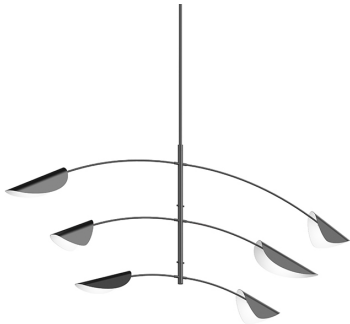

#### DIMENSIONS

Height	25.25"
Minimum Height	32.75"
Width	61"
Depth	4.5"
Canopy/Backplate/Base	4.5"

#### SHADE 1

Quantity	3
Color	Satin Black
Material	Metal
Height	3.5"
Diameter	7.75"

#### SHADE 2

Quantity	1
Color	Satin Black
Material	Aluminum
Height	2.5"
Diameter	10"

#### SHADE 3

Quantity	2
Color	Satin Black
Material	Aluminum
Height	3"
Diameter	11.25"