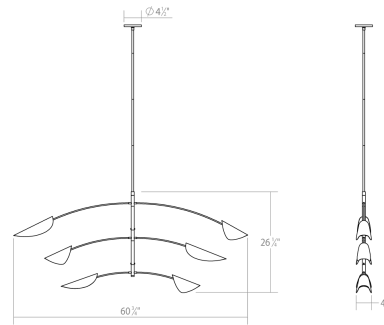

#### DIMENSIONS

Height	25.25"
Minimum Height	32.75"
Width	61"
Depth	4.5"
Canopy/Backplate/Base	4.5"

#### SHADE 1

Quantity	3
Color	Satin White
Material	Metal
Height	3.5"
Diameter	7.75

#### SHADE 2

Quantity	1
Color	Satin White
Material	Aluminum
Height	2.5"
Diameter	10

#### SHADE 3

Quantity	2
Color	Satin White
Material	Aluminum
Height	3"
Diameter	11.25