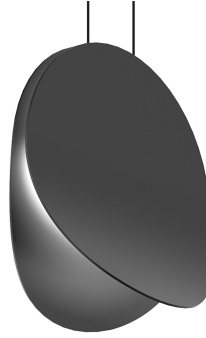

Project:

Malibu Discs LED Pendant Spec Sheet

SKU: 1767.25 Learn more at:
<https://sonnemanlight.com/malibu-discs-led-pendant>

Description: Flared opposing discs form a sweeping sculptural LED pendant in four diameters. Intended to be hung individually or clustered in an arrangement of multiple sizes. Also available as a [Sconce](#).

Type #:

Dimensions

Height:	14"
Width:	14"
Length:	6.25"
Canopy/Backplate/Base:	5"
Hanging Details:	6"
	Adjustable Cord
Size:	14"
Canopy/Backplate/Base Height:	1.75"

Electrical Specs

Bulb(s) Included?:	Yes
Bulb 1 Type:	Integral LED
Bulb Quantity:	1
Input Voltage:	120-277VAC
Wattage:	26
Initial Lumens:	2400
Delivered Lumens:	1680
Color Temperature:	3000K
CRI:	90
Power Supply Type:	Driver
Power Supply Quantity:	1
Power Supply Location:	Canopy
Dimming Type:	TRIAC/ELV/ 0-10V
Bulb Max Wattage:	26

Shade

Shade 1 Material:	Aluminum
-------------------	----------

Available Finishes

Available Finishes: Dove Gray (.18), Satin Black (.25), Satin White (.03)

General Listings

Features:	Damp Rated
Certification:	C-ETL-US
Color/Finish:	Satin Black (.25)
Dark Sky Friendly:	N