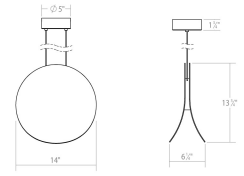

Project:

Malibu Discs LED Pendant Spec Sheet

SKU: 1767.25 Learn more at:
<https://sonnemanlight.com/malibu-discs-led-pendant>

Description: Flared opposing discs form a sweeping sculptural LED pendant in four diameters. Intended to be hung individually or clustered in an arrangement of multiple sizes. Also available as a [Sconce](#).

Type #:

Dimensions

Height:	14"
Width:	14"
Length:	6.25"
Canopy/Backplate/Base:	5"
Hanging Details:	6"
	Adjustable Cord
Size:	14"
Canopy/Backplate/Base Height:	1.75"

Electrical Specs

Bulb(s) Included?:	Yes
Bulb 1 Type:	Integral LED
Bulb Quantity:	1
Input Voltage:	120-277VAC
Wattage:	26
Initial Lumens:	2400
Delivered Lumens:	1680
Color Temperature:	3000K
CRI:	90
Power Supply Type:	Driver
Power Supply Quantity:	1
Power Supply Location:	Canopy
Dimming Type:	TRIAC/ELV/ 0-10V
Bulb Max Wattage:	26

Installation

Installation:	Licensed electrician required
Sloped Ceiling Compatible?:	Compatible
Minimum Hanging Height:	15"
Maximum Hanging Height:	87"

Shipping

Carton 1 L x W x H:	19" X 19" X 12"
Carton 1 Gross Weight:	12 LBS
Fixture Weight:	9