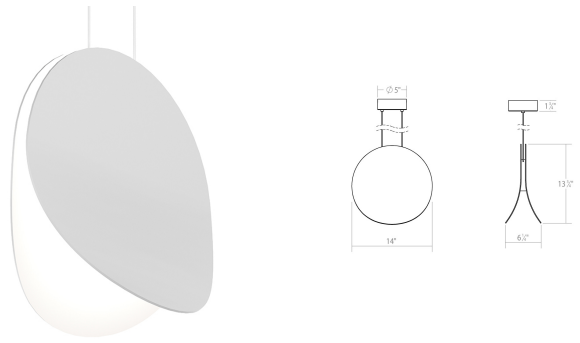

Project:

Malibu Discs LED Pendant Spec Sheet

SKU: 1767.03 Learn more at:
<https://sonnemanlight.com/malibu-discs-led-pendant>

Description: Flared opposing discs form a sweeping sculptural LED pendant in four diameters. Intended to be hung individually or clustered in an arrangement of multiple sizes. Also available as a [Sconce](#).

Type #:

Dimensions

Height:	14"
Width:	14"
Length:	6.25"
Canopy/Backplate/Base:	5"
Hanging Details:	6"
	Adjustable Cord
Size:	14"
Canopy/Backplate/Base Height:	1.75

Electrical Specs

Bulb(s) Included?:	Yes
Bulb 1 Type:	Integral LED
Bulb Quantity:	1
Input Voltage:	120-277VAC
Wattage:	26
Initial Lumens:	2400
Delivered Lumens:	1680
Color Temperature:	3000K
CRI:	90
Power Supply Type:	Driver
Power Supply Quantity:	1
Power Supply Location:	Canopy
Dimming Type:	TRIAC/ELV/ 0-10V
Bulb Max Wattage:	26

Installation

Installation:	Licensed electrician required
Sloped Ceiling Compatible?:	Compatible
Minimum Hanging Height:	15"
Maximum Hanging Height:	87"

Shipping

Carton 1 L x W x H:	19" X 19" X 12"
Carton 1 Gross Weight:	12 LBS
Fixture Weight:	9

Shade

Shade 1 Material:	Aluminum
-------------------	----------

Available Finishes

Available Finishes: Dove Gray (.18), Satin Black (.25), Satin White (.03)

General Listings

Features:	Damp Rated
Certification:	cETL
Color/Finish:	Satin White (.03)
Dark Sky Friendly:	N