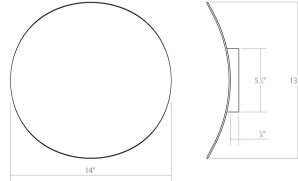

Project:

Malibu Discs LED Sconce Spec Sheet

SKU: 1761.18 Learn more at:
<https://sonnemanlight.com/malibu-discs-led-sconce>

Description: Flared opposing discs form a sweeping sculptural LED sconce.
Also available as a [Pendant](#).

Type #:

Dimensions

Extends:	2.75"
Minimum Extension:	2.75"
Maximum Extension:	2.75"
Diameter:	14"
Size:	14"
Canopy/Backplate/Base Width:	5
Canopy/Backplate/Base Depth:	1
Canopy/Backplate/Base Height:	5.5

Installation

Installation:	Licensed electrician required
Installation Orientation:	Any Orientation

Shipping

Carton 1 L x W x H:	19" X 19" X 8"
Carton 1 Gross Weight:	8 LBS
Fixture Weight:	6

Shade

Shade 1 Material:	Aluminum
-------------------	----------