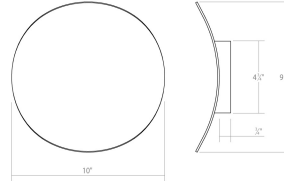

Type #:

Dimensions

Extends:	2.25"
Minimum Extension:	2.25"
Maximum Extension:	2.25"
Diameter:	10"
Size:	10"
Canopy/Backplate/Base Width:	4.75
Canopy/Backplate/Base Depth:	1
Canopy/Backplate/Base Height:	4.75

Installation

Installation:	Licensed electrician required
Installation Orientation:	Any Orientation

Shipping

Carton 1 L x W x H:	16" X 16" X 8"
Carton 1 Gross Weight:	6 LBS
Fixture Weight:	3

Shade

Shade 1 Material:	Aluminum
-------------------	----------