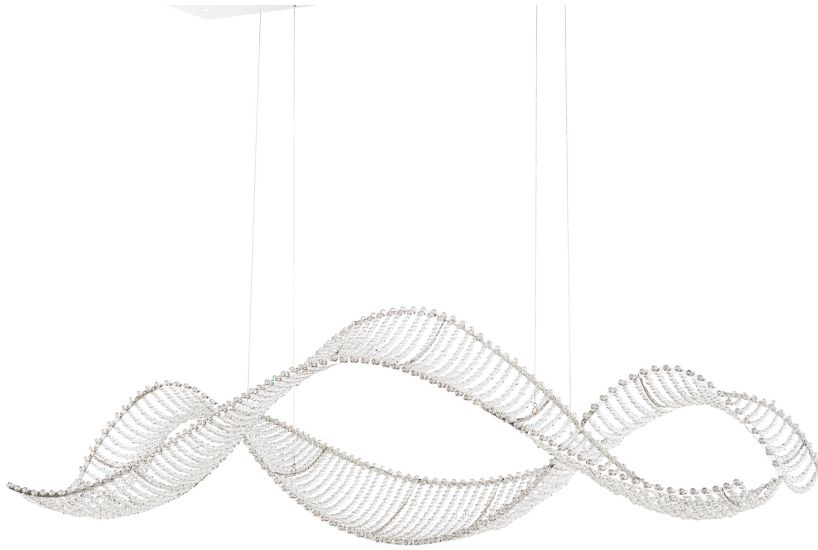

SCHONBEK

1870

ALON
SRI500

OPTIONS

Crystals From Swarovski (S)

-SS1

SPECIFICATIONS

Type:	Pendant
↔ Width/Length:	60in / 152cm
↕ Height:	19in / 48cm
↗↘ Depth/Extension:	19in / 48cm
↓ Chain Length:	144in / 366cm
⬇ Hang Weight:	37lbs / 16.7kg
Light Temperature:	3000K
Bulb Count:	6
Bulb Info:	(6) 48 MAX, LED*
Voltage:	110V

*Bulb Included **Bulb Not Included