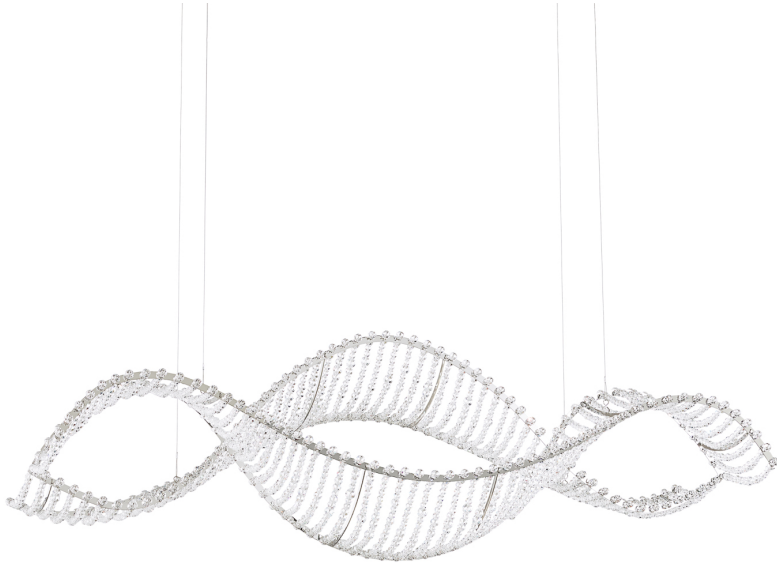

SCHONBEK

1870

ALON
SRI400

OPTIONS

Crystals From Swarovski (S)

-SS1

SPECIFICATIONS

Type:	Pendant
↔ Width/Length:	40.5in / 103cm
↕ Height:	12.5in / 32cm
↗↘ Depth/Extension:	14in / 36cm
↓ Chain Length:	144in / 366cm
📦 Hang Weight:	19lbs / 8.6kg
Light Temperature:	3000K
Bulb Count:	4
Bulb Info:	(4) 32 MAX, LED*
Voltage:	110V

*Bulb Included **Bulb Not Included