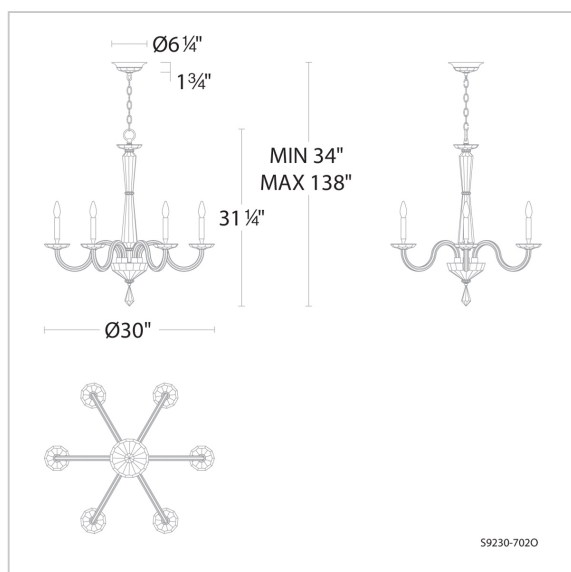

# Habsburg

S9230

## LINE DRAWING

## FEATURES

- Uses six 60w maximum B10 bulb (not included)
- Can be mounted on a sloped ceiling.

## SPECIFICATIONS

<b>Light Source Standards</b>	Incandescent UL/cUL
-------------------------------	------------------------

Model	Finish	Crystal	# of Lights	Voltage	Height	Width	Length	Weight
S9230	- 702	O	6 Light	120V	31.3"	30"	30"	22.5lbs