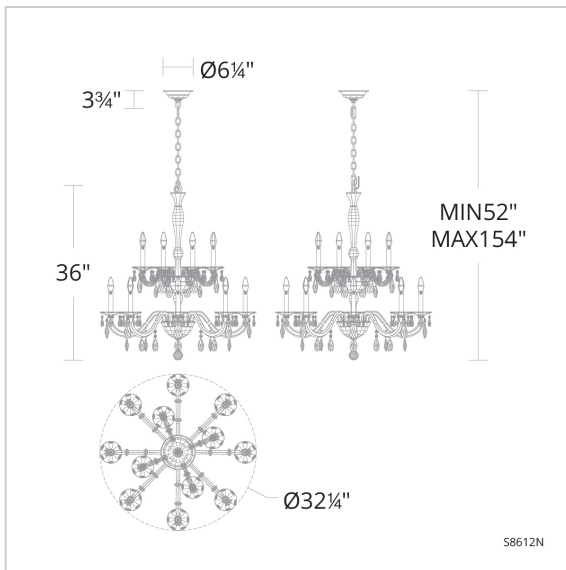

LINE DRAWING

DESCRIPTION

In the progressive style of the urban bourgeoisie, San Marco forgoes the embellishments favored by the land-owning class for a more modern sophistication where austerity and proportionality is respected. Drawn into Bohemian cut crystal vases, each lustrous, hand-finished arm proffers exquisite drops of Schonbek Radiance Crystal.

FEATURES

- Delicate mouth blown glass column accented by artisan aluminum cast arms
- Uses twelve 60w maximum B10 bulbs (not included)
- Adorned by traditional Schonbek Radiance crystal drops
- Available in Schonbek Signature Finishes and Schonbek Premium Finishes
- Can be mounted on a sloped ceiling.

AVAILABLE TRIM

Radiance
Crystal
(R)

AVAILABLE FINISHES

Black
(-51)

Antique Silver
(-48)

Heirloom
Gold
(-22)

Heirloom
Bronze
(-76)
Premium

Etruscan
Gold
(-23)
Premium

French Gold
(-26)
Premium

SPECIFICATIONS

Light Source
Standards

Incandescent
UL/cUL

Model	Finish	Crystal	# of Lights	Voltage	Height	Width	Length	Weight
S8612	- 22 - 23 - 26 - 48 - 51 - 76	R	12 Light	120V	36"	32.3"	32.3"	24.1lbs

Example: S8612N-76R