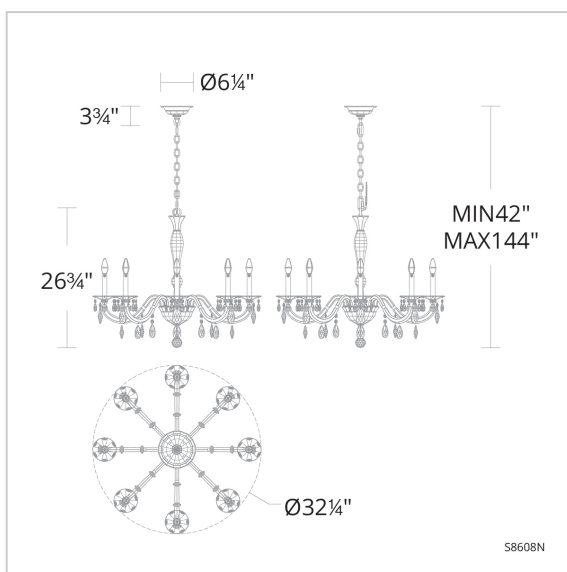

LINE DRAWING

DESCRIPTION

In the progressive style of the urban bourgeoisie, San Marco forgoes the embellishments favored by the land-owning class for a more modern sophistication where austerity and proportionality is respected. Drawn into Bohemian cut crystal vases, each lustrous, hand-finished arm proffers exquisite drops of Schonbek Radiance Crystal.

FEATURES

- Delicate mouth blown glass column accented by artisan aluminum cast arms
- Uses eight 60w maximum B10 bulbs (not included)
- Adorned by traditional Schonbek Radiance crystal drops
- Available in Schonbek Signature Finishes and Schonbek Premium Finishes
- Can be mounted on a sloped ceiling.

AVAILABLE TRIM

Radiance
Crystal
(R)

AVAILABLE FINISHES

Heirloom
Gold
(-22)

Antique Silver
(-48)

Black
(-51)

French Gold
(-26)
Premium

Etruscan
Gold
(-23)
Premium

Heirloom
Bronze
(-76)
Premium

SPECIFICATIONS

Light Source Standards

Incandescent
UL/cUL

Model	Finish	Crystal	# of Lights	Voltage	Height	Width	Length	Weight
S8608	- 22 - 23 - 26 - 48 - 51 - 76	R	8 Light	120V	26.8"	32.3"	32.3"	16.3lbs

Example: S8608N-22R