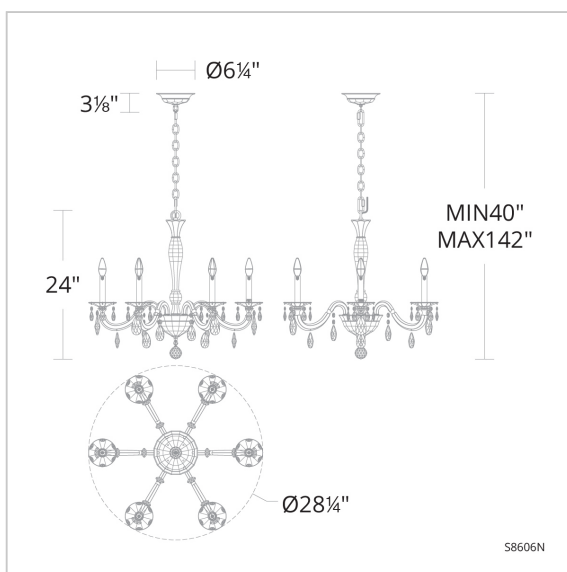

LINE DRAWING

DESCRIPTION

In the progressive style of the urban bourgeoisie, San Marco forgoes the embellishments favored by the land-owning class for a more modern sophistication where austerity and proportionality is respected. Drawn into Bohemian cut crystal vases, each lustrous, hand-finished arm proffers exquisite drops of Schonbek Radiance Crystal.

FEATURES

- Delicate mouth blown glass column accented by artisan aluminum cast arms
- Uses six 60w maximum B10 bulbs (not included)
- Adorned by traditional Schonbek Radiance crystal drops
- Available in Schonbek Signature Finishes and Schonbek Premium Finishes
- Can be mounted on a sloped ceiling.

AVAILABLE TRIM

AVAILABLE FINISHES

SPECIFICATIONS

Light Source	Incandescent
Standards	UL/cUL

Model	Finish	Crystal	# of Lights	Voltage	Height	Width	Length	Weight
S8606	- 22 - 23 - 26 - 48 - 51 - 76	R	6 Light	120V	24"	28.3"	28.3"	13lbs

Example: S8606N-76R