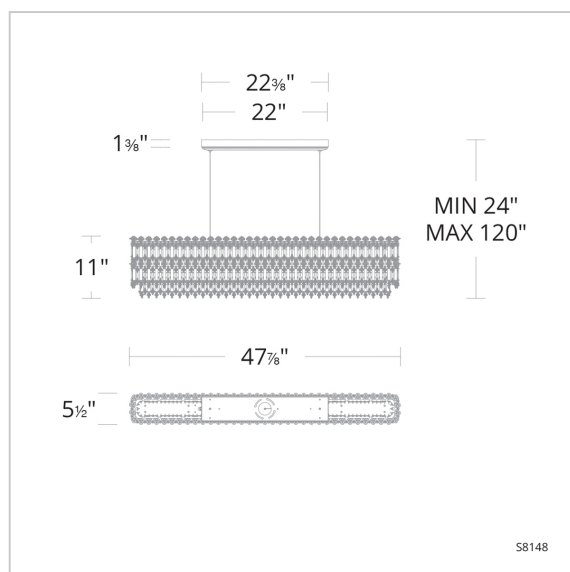

LINE DRAWING

DESCRIPTION

Channeling the serenity of verdant bamboo forests, Tahitian juxtaposes layers of organic Optic Crystal clusters with melodic vertical chimes to create profound movement. This chic modern Schonbek would be incomplete without its technology suite of invisible powered aircraft cables and color temperature adjustable LEDs.

FEATURES

- Touch switch on fixture for color temperature adjustability. Switch from 3000K/3500K/4000K.
- Thin powered aircraft cables provide an ultra clean look for adjustable suspension height.
- Can be mounted on a sloped ceiling.
- Driver concealed within the fixture

CRYSTAL OPTIONS

Optic Crystal
(O)

FINISH OPTIONS

Antique Silver
(-48)

Heirloom Gold
(-22)

Black
(-51)

SPECIFICATIONS

Light Source	LED
CRI	90
Dimming	ELV, Triac
Standards	ETL/cETL, Title 24

Model	Finish	Crystal	Size	CCT	Weight	Voltage	Wattage	LED Lumens	Delivered Lumens
S8148	- 22 - 48 - 51	O	48"	3000K/3500K/ 4000K	26.4lbs	120V-277V	88W	8360	Up To 5016

Example: S8148-48O