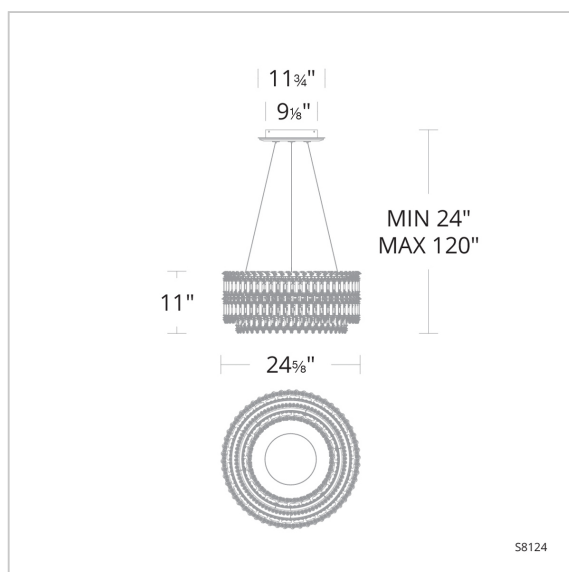

## LINE DRAWING

## SPECIFICATIONS

Light Source	LED
CRI	90
Dimming	ELV, Triac
Standards	ETL/cETL, Title 24

Model	Finish	Crystal	Size	CCT	Weight	Voltage	Wattage	LED Lumens	Delivered Lumens
S8124	- 22 - 48 - 51	O	25"	3000K/3500K/ 4000K	55.9lbs	120V-277V	86W	8170	Up To 4738