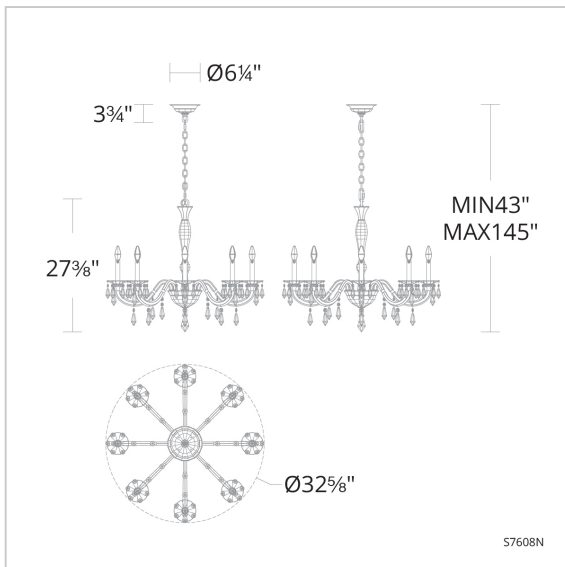

FEATURES

- Delicate mouth blown glass column accented by artisan aluminum cast arms
- Uses eight 60w maximum B10 bulbs (not included)
- Adorned by exclusive Schonbek Radiance icicle crystal
- Available in Schonbek Signature Finishes and Schonbek Premium Finishes
- Can be mounted on a sloped ceiling.

French Gold
(-26)
Premium

LINE DRAWING

SPECIFICATIONS

Light Source Standards

Incandescent
UL/cUL

Model	Finish	Crystal	# of Lights	Voltage	Height	Width	Length	Weight
S7608	- 22 - 23 - 26 - 48 - 51 - 76	R	8 Light	120V	27.4"	32.6"	32.6"	16.9lbs

Example: S7608N-76R