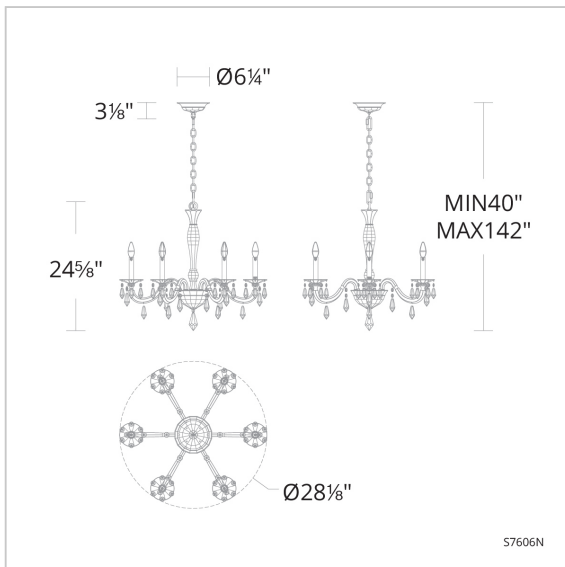

FEATURES

- Delicate mouth blown glass column accented by artisan aluminum cast arms
- Uses six 60w maximum B10 bulbs (not included)
- Adorned by exclusive Schonbek Radiance icicle crystal
- Available in Schonbek Signature Finishes and Schonbek Premium Finishes
- Can be mounted on a sloped ceiling.

French Gold
(-26)
Premium

LINE DRAWING

SPECIFICATIONS

**Light Source
Standards**

Incandescent
UL/cUL

Model	Finish	Crystal	# of Lights	Voltage	Height	Width	Length	Weight
S7606	- 22 - 23 - 26 - 48 - 51 - 76	R	6 Light	120V	24.6"	28.1"	28.1"	13.7lbs