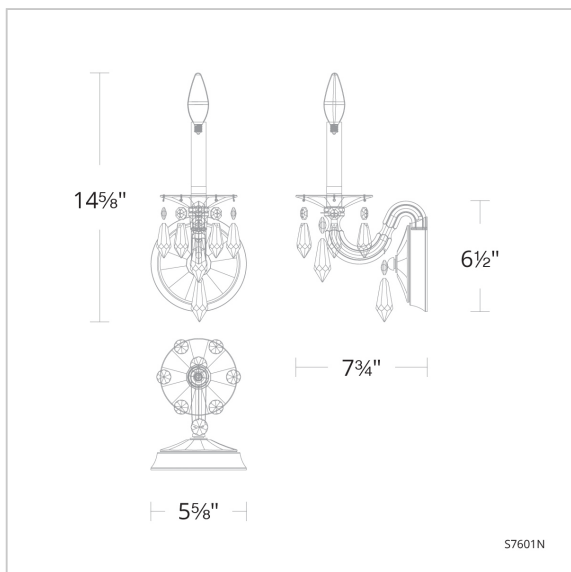

Napoli

S7601

LINE DRAWING

DESCRIPTION

The Neapolitan style evolved as an Italian subculture with a survivalist instinct. Standing apart from its formal relatives, Napoli distinguishes itself with its substantial armature and minimalist trimmings as a depiction of strength.

FEATURES

- Artisan aluminum cast arms
- Uses one 60w maximum B10 bulb (not included)
- Adorned by exclusive Schonbek Radiance icicle crystal
- Available in Schonbek Signature Finishes and Schonbek Premium Finishes

French Gold
(-26)
Premium

SPECIFICATIONS

**Light Source
Standards**

Incandescent
UL/cUL

Model	Finish	Crystal	# of Lights	Voltage	Height	Width	Length	Weight
S7601	- 22 - 23 - 26 - 48 - 51 - 76	R	1 Light	120V	14.6"	5.6"	7.8"	2lbs