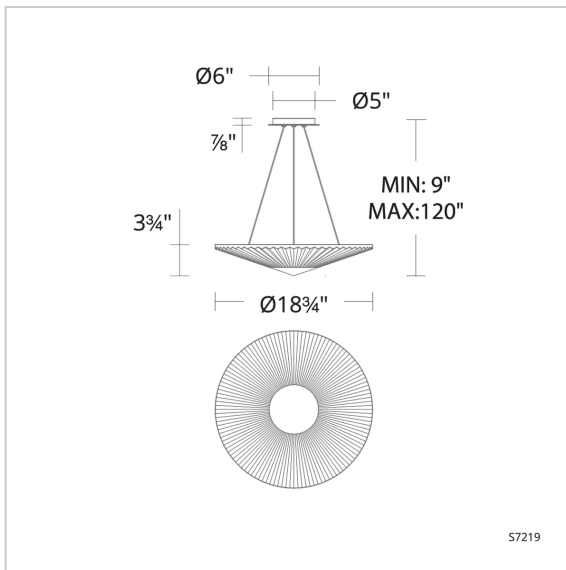

Origami

S7219

LINE DRAWING

DESCRIPTION

Calming and prescient, the Origami Collection proffers a simple elegance. Folds in the patterned hand-cut crystal glass shade act as prisms, bending the light to create breathtaking illumination from its integrated LEDs

FEATURES

- Built in color temperature adjustability. Switch from 3000K/3500K/4000K. Switch may be installed in junction box.
- Thin powered aircraft cables provide an ultra clean look for adjustable suspension height.
- Can be mounted on a sloped ceiling.
- Driver concealed within the fixture

CRYSTAL OPTIONS

Heritage
Handcut Crystal
(H)

FINISH OPTIONS

Polished
Chrome
(-702)

Aged Brass
(-700)

SPECIFICATIONS

Light Source	LED
CRI	90
Dimming	ELV, Triac
Standards	ETL/cETL

Model	Finish	Crystal	Size	CCT	Weight	Voltage	Wattage	LED Lumens	Delivered Lumens
S7219	- 700 - 702	H	19"	3000K/3500K/ 4000K	21.2lbs	120V/277V	21W	527	Up To 439