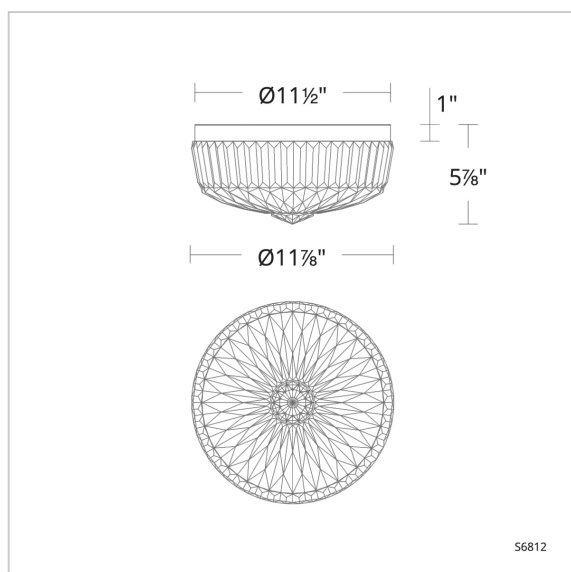

Regina

S6812

LINE DRAWING

DESCRIPTION

A dazzling rendition of a classic form, Regina dispenses astounding illumination from integrated LEDs refracted with intermediary optics to generate millions of sparkles.

FEATURES

- Built in color temperature adjustability. Switch from 3000K/3500K/4000K. Switch may be installed in junction box.
- Decorative diamond texture dome shape diffuser is included to be installed to customer preference.
- Can be mounted on ceiling or wall in all orientations
- Driver concealed within the fixture

CRYSTAL OPTIONS

Heritage
Handcut Crystal
(H)

FINISH OPTIONS

Polished
Nickel
(-701)

SPECIFICATIONS

Light Source	LED
CRI	90
Dimming	ELV, Triac
Standards	ETL/cETL, Title 24

REPLACEMENT PARTS

RPL-GLA-6812 - Crystal Glass
RPL-GLA-6812-INNER - Inner Glass Shade

Model	Finish	Crystal	Size	CCT	Weight	Voltage	Wattage	LED Lumens	Delivered Lumens
S6812	- 701	H	12"	3000K/3500K/ 4000K	15.2lbs	120V-277V	31W	3400	Up To 2389

Example: S6812-701H