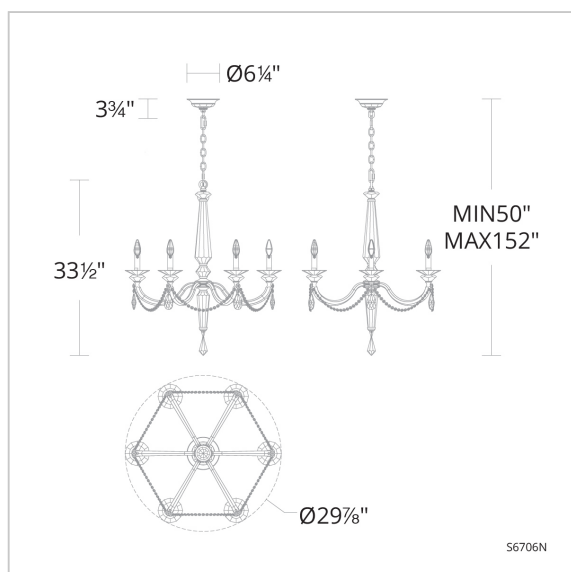

Verona

S6706

LINE DRAWING

DESCRIPTION

With a clearly defined Romanesque form, faceted central columns hold graduating metal arms with coordinating candelabra tapers and elegant crystal bobeches. A beaded swag sparkles around its fringe for a touch of whimsy.

FEATURES

- Precision cut crystal column accented by artisan aluminum cast arms
- Uses six 60w maximum B10 bulbs (not included)
- Adorned by exclusive Schonbek Radiance crystal
- Available in Schonbek Signature Finishes and Schonbek Premium Finishes
- Can be mounted on a sloped ceiling.

French Gold
(-26)
Premium

SPECIFICATIONS

Light Source Standards

Incandescent
UL/cUL

Model	Finish	Crystal	# of Lights	Voltage	Height	Width	Length	Weight
S6706	- 22 - 23 - 26 - 48 - 51 - 76	R	6 Light	120V	33.5"	29.9"	29.9"	15lbs