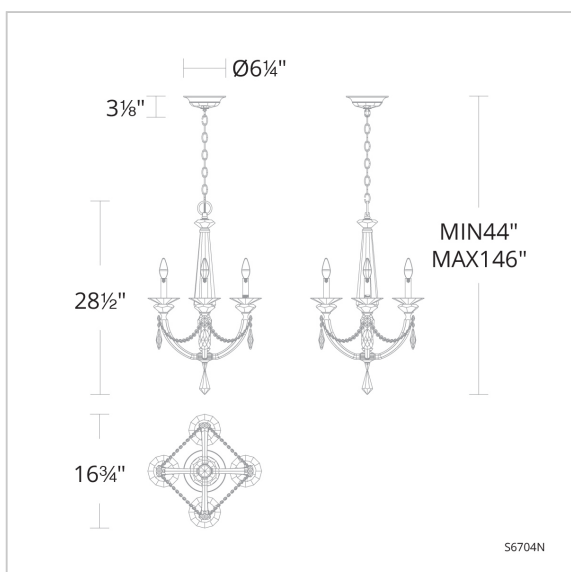

# Verona

S6704

## LINE DRAWING

## DESCRIPTION

With a clearly defined Romanesque form, faceted central columns hold graduating metal arms with coordinating candelabra tapers and elegant crystal bobeches. A beaded swag sparkles around its fringe for a touch of whimsy.

## SPECIFICATIONS

**Light Source Standards**

Incandescent  
UL/cUL

Model	Finish	Crystal	# of Lights	Voltage	Height	Width	Length	Weight
S6704	- 22 - 23 - 26 - 48 - 51 - 76	R	4 Light	120V	28.5"	16.8"	16.8"	13.7lbs