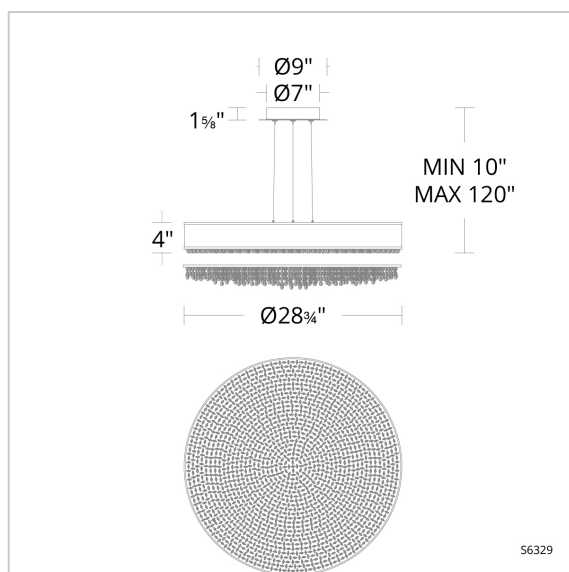

Eclyptix LED

S6329

LINE DRAWING

DESCRIPTION

A deluge of Radiance Crystal fall from a luminous body of iridescent organza. Suspended with invisible powered aircraft cable, marvel at a pristine ensemble that appears to hover in midair.

FEATURES

- Built in color temperature adjustability. Switch from 3000K/3500K/4000K.
- Organza overlay fabric shade
- Thin powered aircraft cables provide an ultra clean look for adjustable suspension height.
- Can be mounted on a sloped ceiling.
- Driver concealed within the canopy

CRYSTAL OPTIONS

SHADE OPTIONS

FINISH OPTIONS

SPECIFICATIONS

Light Source	LED
CRI	90
Dimming	ELV,0-10V, Triac
Standards	ETL/cETL, Title 24

REPLACEMENT PARTS

S6329WHTSHADE - White Shade
S6329SVRSHADE - Silver Shade

Model	Finish	Crystal	Size	CCT	Weight	Voltage	Wattage	LED Lumens	Delivered Lumens
S6329	- 401	RW RS	29"	3000K/3500K/ 4000K	28lbs	120V	47W	3337	Up To 1803

Example: S6329-401RW2