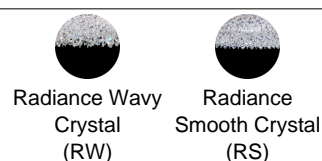

Eclyptix LED

S6329

LINE DRAWING

DESCRIPTION

A deluge of Radiance Crystal fall from a luminous body of iridescent organza. Suspended with invisible powered aircraft cable, marvel at a pristine ensemble that appears to hover in midair.

FEATURES

- Built in color temperature adjustability. Switch from 3000K/3500K/4000K.
- Organza overlay fabric shade
- Thin powered aircraft cables provide an ultra clean look for adjustable suspension height.
- Can be mounted on a sloped ceiling.
- Driver concealed within the canopy

CRYSTAL OPTIONS

SHADE OPTIONS

FINISH OPTIONS

SPECIFICATIONS

Light Source	LED
CRI	90
Dimming	ELV,0-10V, Triac
Standards	ETL/cETL, Title 24

REPLACEMENT PARTS

S6329WHTSHADE - White Shade
S6329SVRSHADE - Silver Shade

Model	Finish	Crystal	Size	CCT	Weight	Voltage	Wattage	LED Lumens	Delivered Lumens
S6329	- 401	RW RS	29"	3000K/3500K/ 4000K	28lbs	120V	47W	3337	Up To 1803

Example: S6329-401RW2