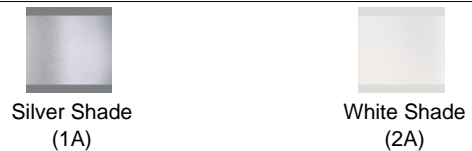

Eclyptix LED

S6324

LINE DRAWING

DESCRIPTION

A deluge of Radiance Crystal fall from a luminous body of iridescent organza. Suspended with invisible powered aircraft cable, marvel at a pristine ensemble that appears to hover in midair.

FEATURES

- Built in color temperature adjustability. Switch from 3000K/3500K/4000K.
- Organza overlay fabric shade
- Thin powered aircraft cables provide an ultra clean look for adjustable suspension height.
- Can be mounted on a sloped ceiling.
- Driver concealed within the canopy

CRYSTAL OPTIONS

SHADE OPTIONS

FINISH OPTIONS

SPECIFICATIONS

Light Source	LED
CRI	90
Dimming	ELV,0-10V, Triac
Standards	ETL/cETL, Title 24

REPLACEMENT PARTS

S6324SVRSHADE - Silver Shade
S6324WHTSHADE - White Shade