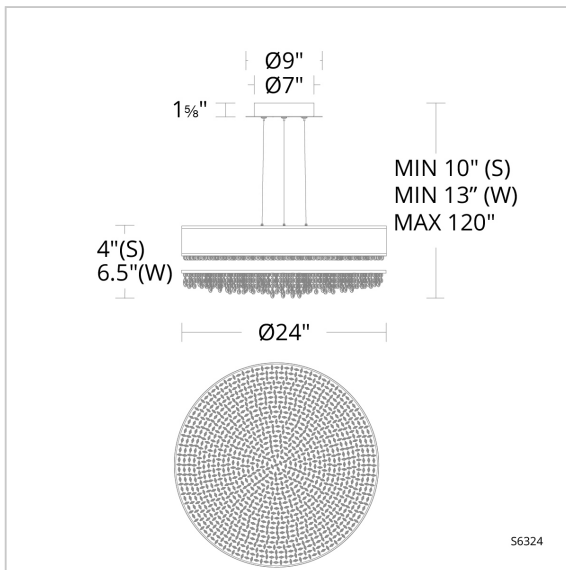

Eclyptix LED

S6324

LINE DRAWING

DESCRIPTION

A deluge of Radiance Crystal fall from a luminous body of iridescent organza. Suspended with invisible powered aircraft cable, marvel at a pristine ensemble that appears to hover in midair.

FEATURES

- Built in color temperature adjustability. Switch from 3000K/3500K/4000K.
- Organza overlay fabric shade
- Thin powered aircraft cables provide an ultra clean look for adjustable suspension height.
- Can be mounted on a sloped ceiling.
- Driver concealed within the canopy

CRYSTAL OPTIONS

SHADE OPTIONS

FINISH OPTIONS

SPECIFICATIONS

Light Source	LED
CRI	90
Dimming	ELV,0-10V, Triac
Standards	ETL/cETL, Title 24

REPLACEMENT PARTS

S6324SVRSHADE - Silver Shade
S6324WHTSHADE - White Shade

Model	Finish	Crystal	Size	CCT	Weight	Voltage	Wattage	LED Lumens	Delivered Lumens
S6324	- 401	RS RW	24"	3000K/3500K/ 4000K	21lbs	120V	31W	2166	Up To 1170

Example: S6324-401RS1