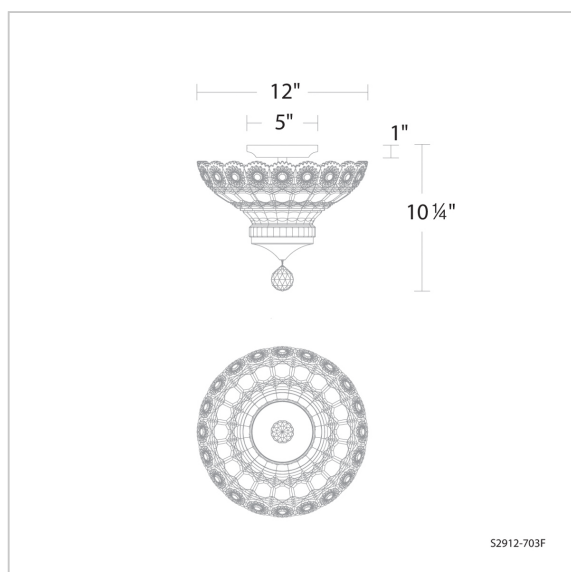

## LINE DRAWING

## REPLACEMENT PARTS

90565/305 - Crystal bowl shade  
RPL-GLA-2912FINIAL - Bottom Crystal

Model	Finish	Crystal	Size	CCT	Weight	Voltage	Wattage	LED Lumens	Delivered Lumens
S2912	- 702	H	12"	3000K/3500K/ 4000K	9lbs	120V/277V	22W	1600	Up To 1200