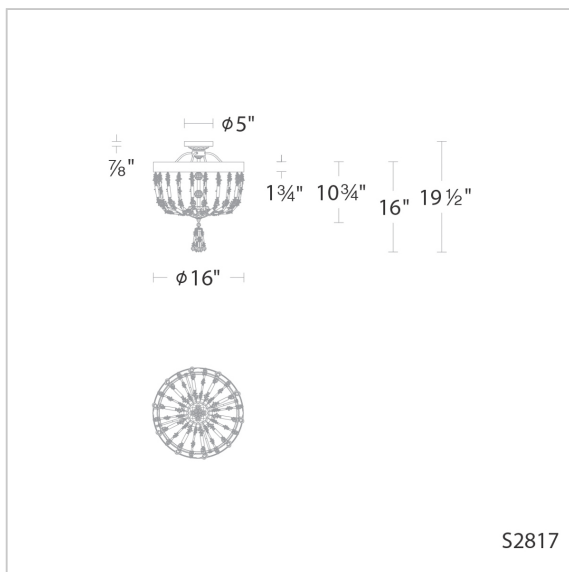

Bali

S2817

LINE DRAWING

DESCRIPTION

Discover a French colonial treasure in this exotic transformation of the Louis XIV Empire style with Polynesian influences. Drapes of bamboo garland in dimensional finishes and asymmetric crystals come alive when internally illuminated with discreet LEDs. This Naturalistic Schonbek expresses volume without mass.

Heirloom Gold
(-22)

SPECIFICATIONS

Light Source	LED
CRI	90
Dimming Standards	ELV,0-10V, Triac ETL/cETL, Title 24

Model	Finish	Crystal	Size	CCT	Weight	Voltage	Wattage	LED Lumens	Delivered Lumens
S2817	- 22 - 48 - 51	O	16"	3000K/3500K/ 4000K	10lbs	120V/277V	31.5W	2430	Up To 1166