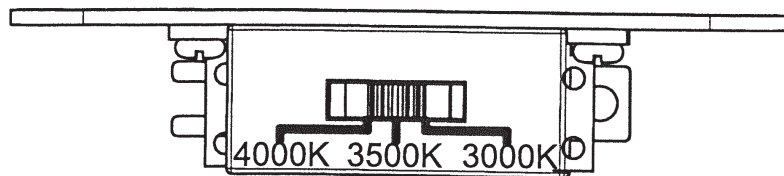

VERVE S2625- __ __ 0

SCHONBEK
Signature™

THIS DESIGN IS THE PROPRIETARY
TRADE DRESS/TRADEMARK OF
W SCHONBEK LLC.

SCHONBEK
Signature™

87/716/1SO

1. SELECT DESIRED LED COLOR TEMPERATURE

3000K = WARM
 3500K = WARM/NATURAL
 4000K = NATURAL