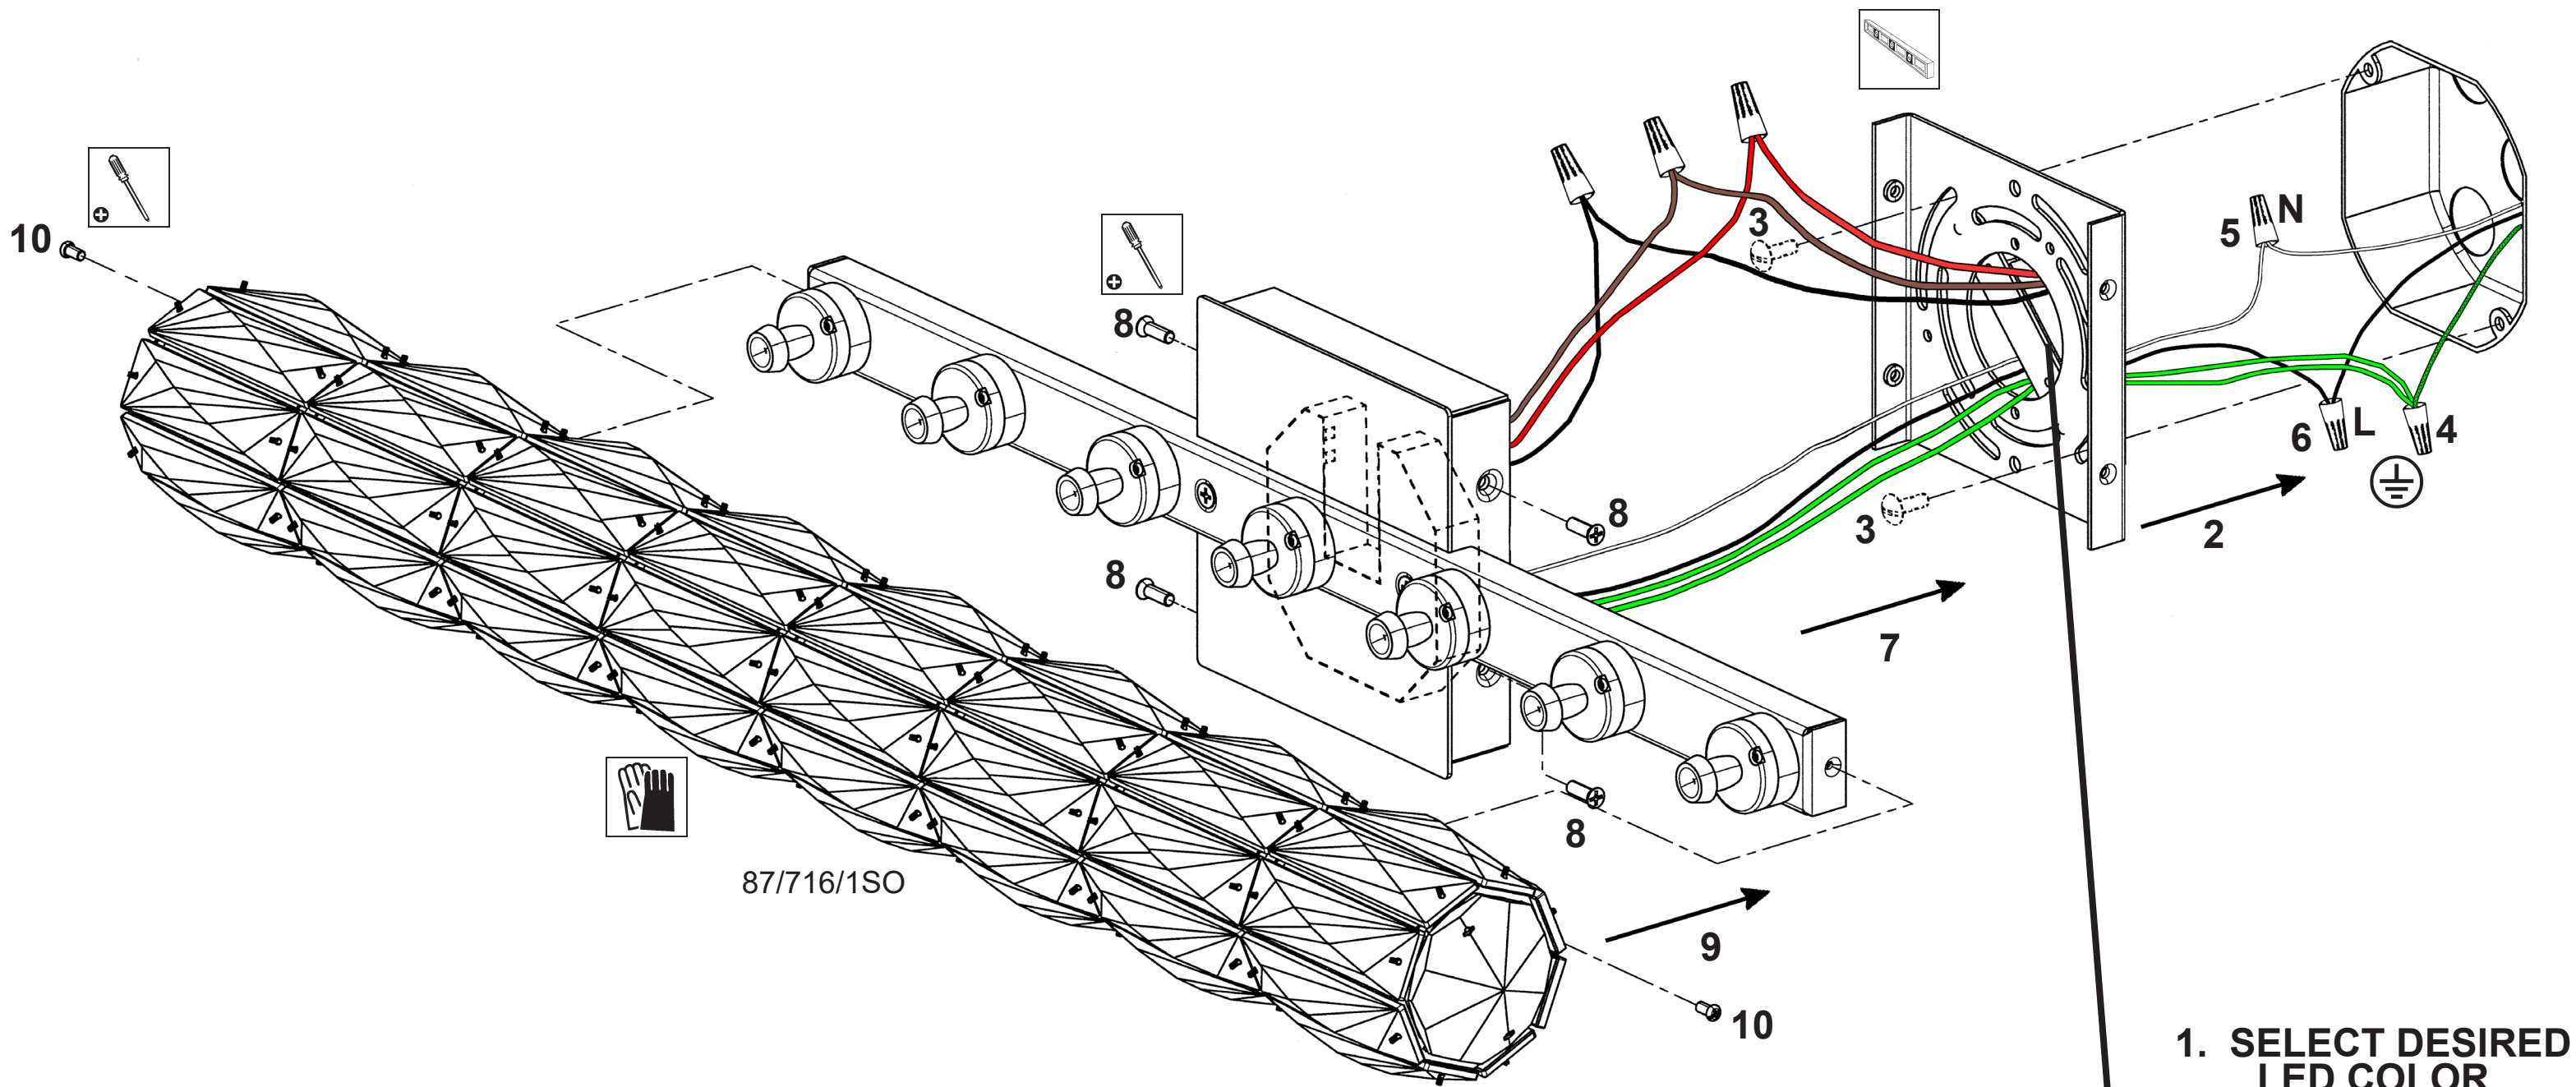

VERVE S2625- __ __ 0

SCHONBEK
Signature™

THIS DESIGN IS THE PROPRIETARY
TRADE DRESS/TRADEMARK OF
W SCHONBEK LLC.

SCHONBEK
Signature™

87/716/1SO

1. SELECT DESIRED LED COLOR TEMPERATURE

3000K = WARM
 3500K = WARM/NATURAL
 4000K = NATURAL