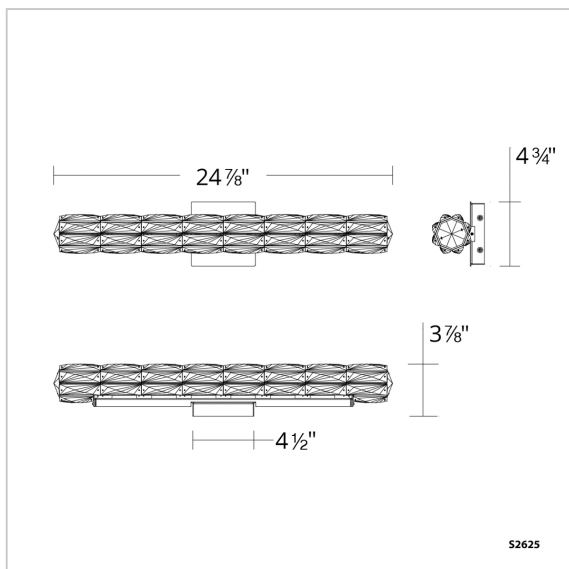

Verve LED

S2625

LINE DRAWING

DESCRIPTION

Generating an energizing presence, cylinders of Radiance Crystal baguettes are stacked and illuminated with powerful LEDs that may be adjusted for color temperature to enhance interior furnishings. Verve is well tailored and dazzling to behold.

FEATURES

- Built in color temperature adjustability. Switch from 3000K/3500K/4000K. Switch may be installed in junction box.
- Can be mounted on wall in all orientations
- Driver concealed within the fixture

Model	Finish	Crystal	Size	CCT	Weight	Voltage	Wattage	LED Lumens	Delivered Lumens
S2625	- 401	R	25"	3000K/3500K/ 4000K	7.7lbs	120V/277V	20W	1200	Up To 840

Example: S2625-401R