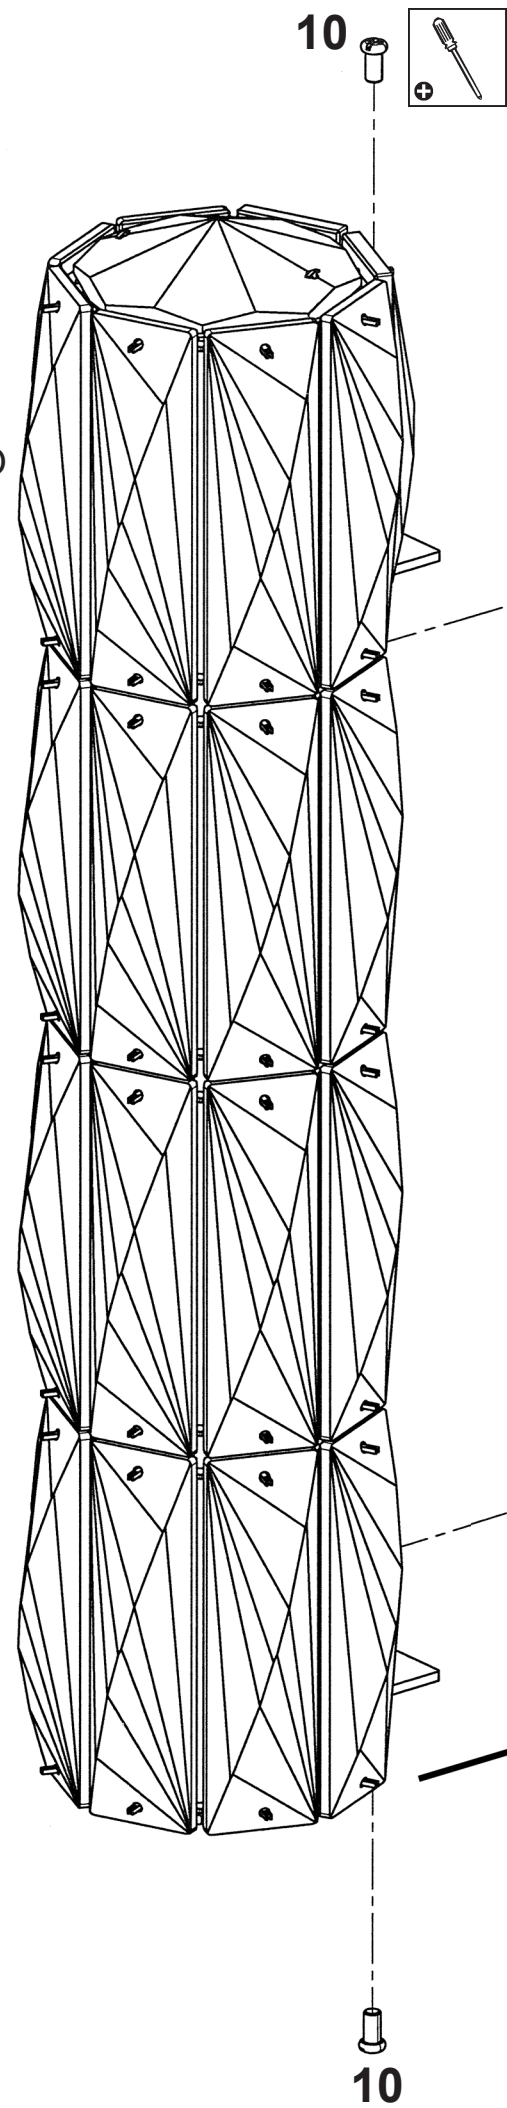

VERVE S2613- \_\_ \_\_ O

THIS DESIGN IS THE PROPRIETARY  
TRADE DRESS/TRADemark OF  
W SCHONBEK LLC.

SCHONBEK  
*Signature*<sup>TM</sup>

SCHONBEK  
*Signature*<sup>TM</sup>

87/715/1SO

1. SELECT DESIRED LED COLOR TEMPERATURE

3000K = WARM  
3500K = WARM/NATURAL  
4000K = NATURAL