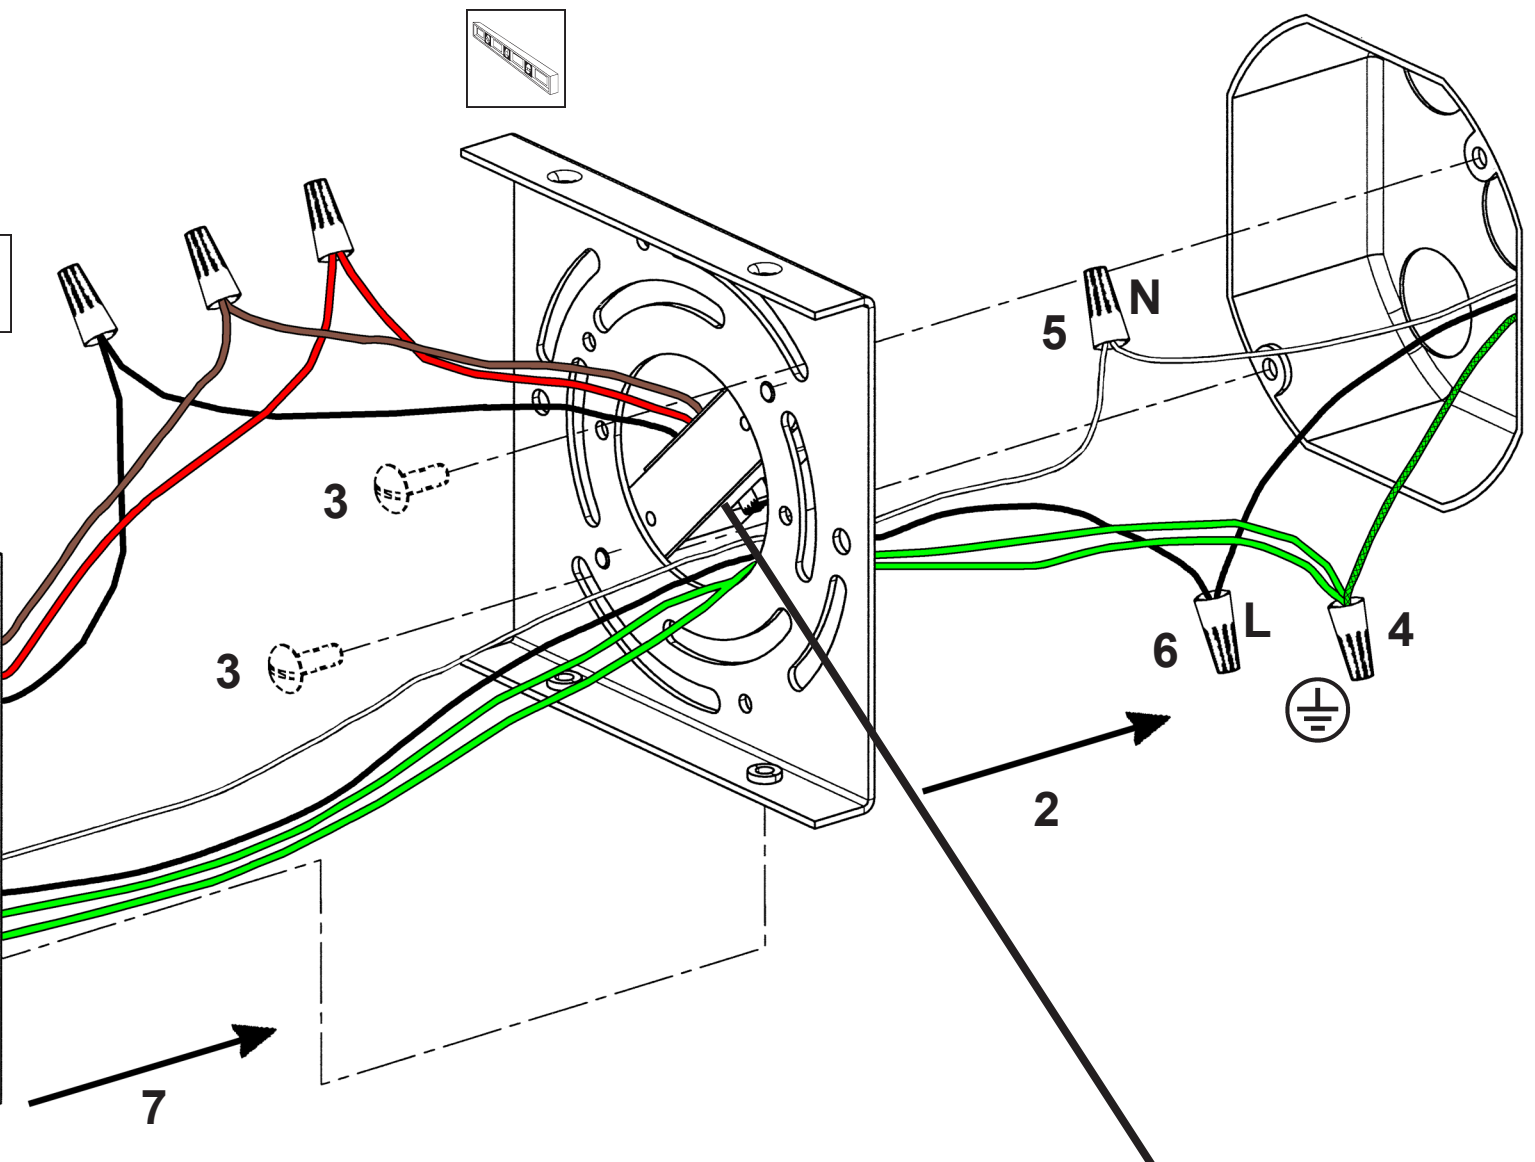

VERVE S2613- \_\_ \_\_ O

THIS DESIGN IS THE PROPRIETARY  
TRADE DRESS/TRADemark OF  
W SCHONBEK LLC.

SCHONBEK  
*Signature*<sup>TM</sup>

SCHONBEK  
*Signature*<sup>TM</sup>

87/715/1SO

1. SELECT DESIRED LED COLOR TEMPERATURE