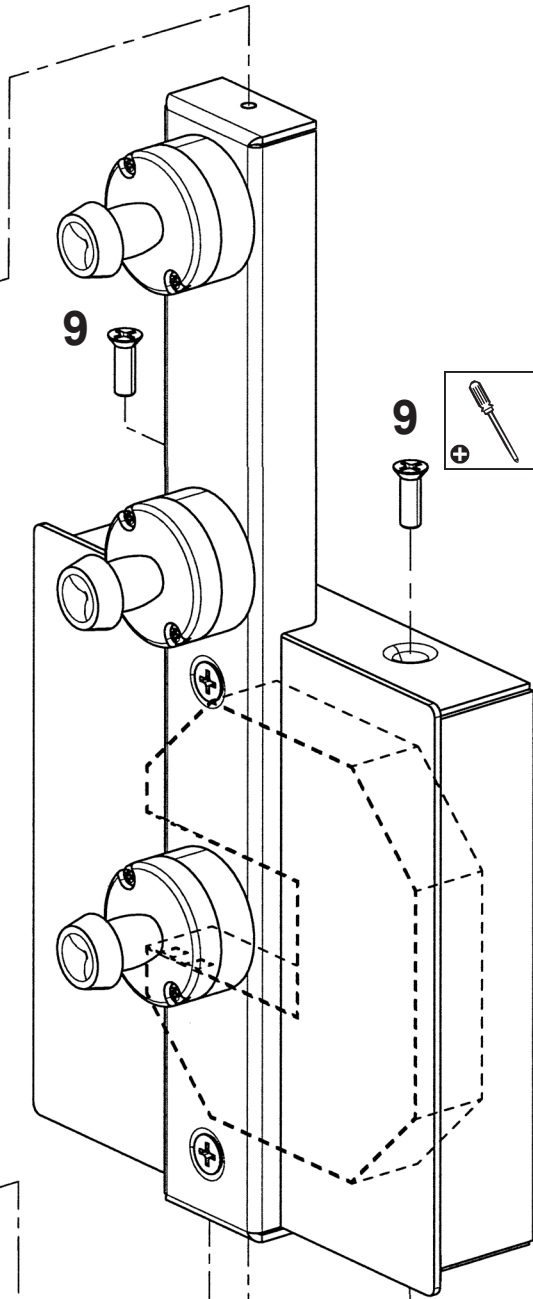

VERVE S2613- \_\_ \_\_ O

THIS DESIGN IS THE PROPRIETARY  
TRADE DRESS/TRADemark OF  
W SCHONBEK LLC.

SCHONBEK  
*Signature*<sup>TM</sup>

SCHONBEK  
*Signature*<sup>TM</sup>

87/715/1SO

1. SELECT DESIRED LED COLOR TEMPERATURE