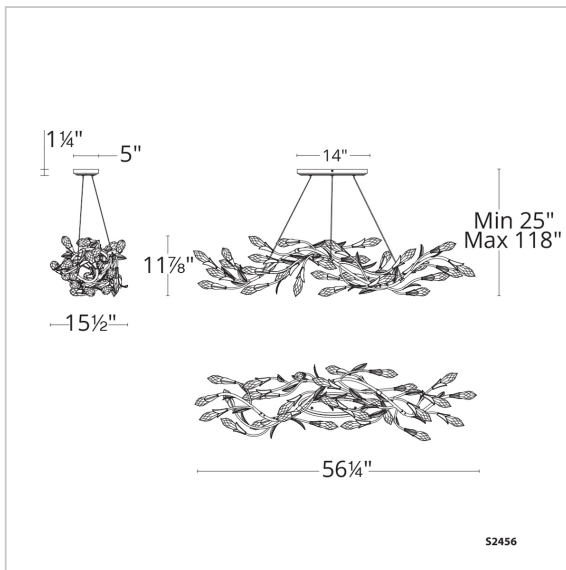

# Secret Garden

S2456

## LINE DRAWING

## REPLACEMENT PARTS

RPL-GLA-2434 - Replacement Optic Haze Quartz

Model	Finish	Crystal	Size	CCT	Weight	Voltage	Wattage	LED Lumens	Delivered Lumens
S2456	- 26 - 32 - 47 - 48 - 51 - 76	OH	56"	3500K	29.7lbs	120V-277V	62W	3200	Up To 2600