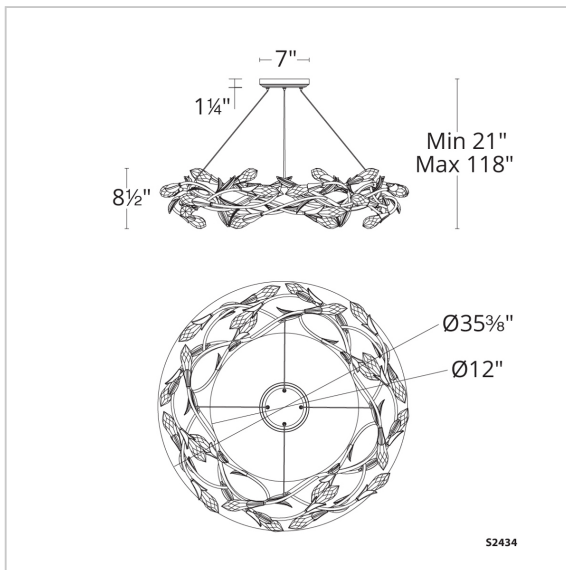

Secret Garden

S2434

LINE DRAWING

DESCRIPTION

The secret to immortality may lie in the transient nature of life itself. Dimensionally finished leaves and vines conceal powerful LEDs to illuminate Optic Haze Quartz blooms with mystical beauty. From one season to the next, the vining blossoms on this Schonbek portray grace and renewal; the cyclical order of life everlasting.

French Gold
(-26)

SPECIFICATIONS

Light Source	LED
CRI	90
Dimming	ELV,0-10V, Triac
Standards	ETL/cETL, Title 24

REPLACEMENT PARTS

RPL-GLA-2434 - Replacement Optic Haze Quartz

Model	Finish	Crystal	Size	CCT	Weight	Voltage	Wattage	LED Lumens	Delivered Lumens
S2434	- 26 - 32 - 47 - 48 - 51 - 76	OH	35"	3500K	28.6lbs	120V-277V	43W	3100	Up To 2500