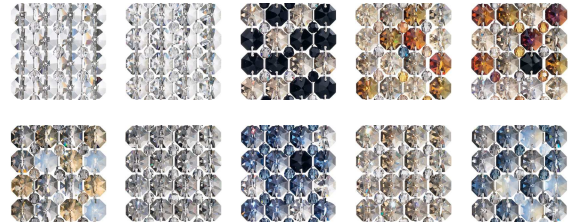

REFRAX - SCHONBEK

RE3214

Like rivers of diamonds, the striking forms of Refrax sparkle from within, evoking floating jewels beaming with light.

OPTIONS

Spectra Crystal (A), CRYSTALS FROM SWAROVSKI (S), CRYSTALS FROM SWAROVSKI (JAG), CRYSTALS FROM SWAROVSKI (OCE), CRYSTALS FROM SWAROVSKI (BOA), CRYSTALS FROM SWAROVSKI (TRA), CRYSTALS FROM SWAROVSKI (BLA), CRYSTALS FROM SWAROVSKI (BUL), CRYSTALS FROM SWAROVSKI (TK), Azurite Crystals from Swarovski (AZU)

-401

MORE REFRAX

RE0205	RE0209	RE0405
RE0409	RE0505	RE0509
RE1012	RE1018	RE1705
RE2109	RE2506	RE2524
RE2809	RE3606	RE3624
RE4806	RE4821	RE4824
REC1005	REC1205	REW1006
REW1009	REW2106	REW2109
REW2806		

- SWAROVSKI-LIGHTING.COM/SCHONBEK
- VIEW
- CONNECT
- WHERE TO BUY

SPECIFICATIONS

↔ Width/Length:	32in / 81cm
↕ Height:	8in / 20cm
↗↘ Depth/Extension:	14.5in / 37cm
↓ Chain Length:	144in / 366cm
⬇ Hang Weight:	21lbs / 9.5kg
Tier Count:	1
Light Source:	Halogen
Bulb Count:	13
Bulb Info:	(8) G9, 40 MAX, G9* (5) GU10, 50 MAX, GU10*