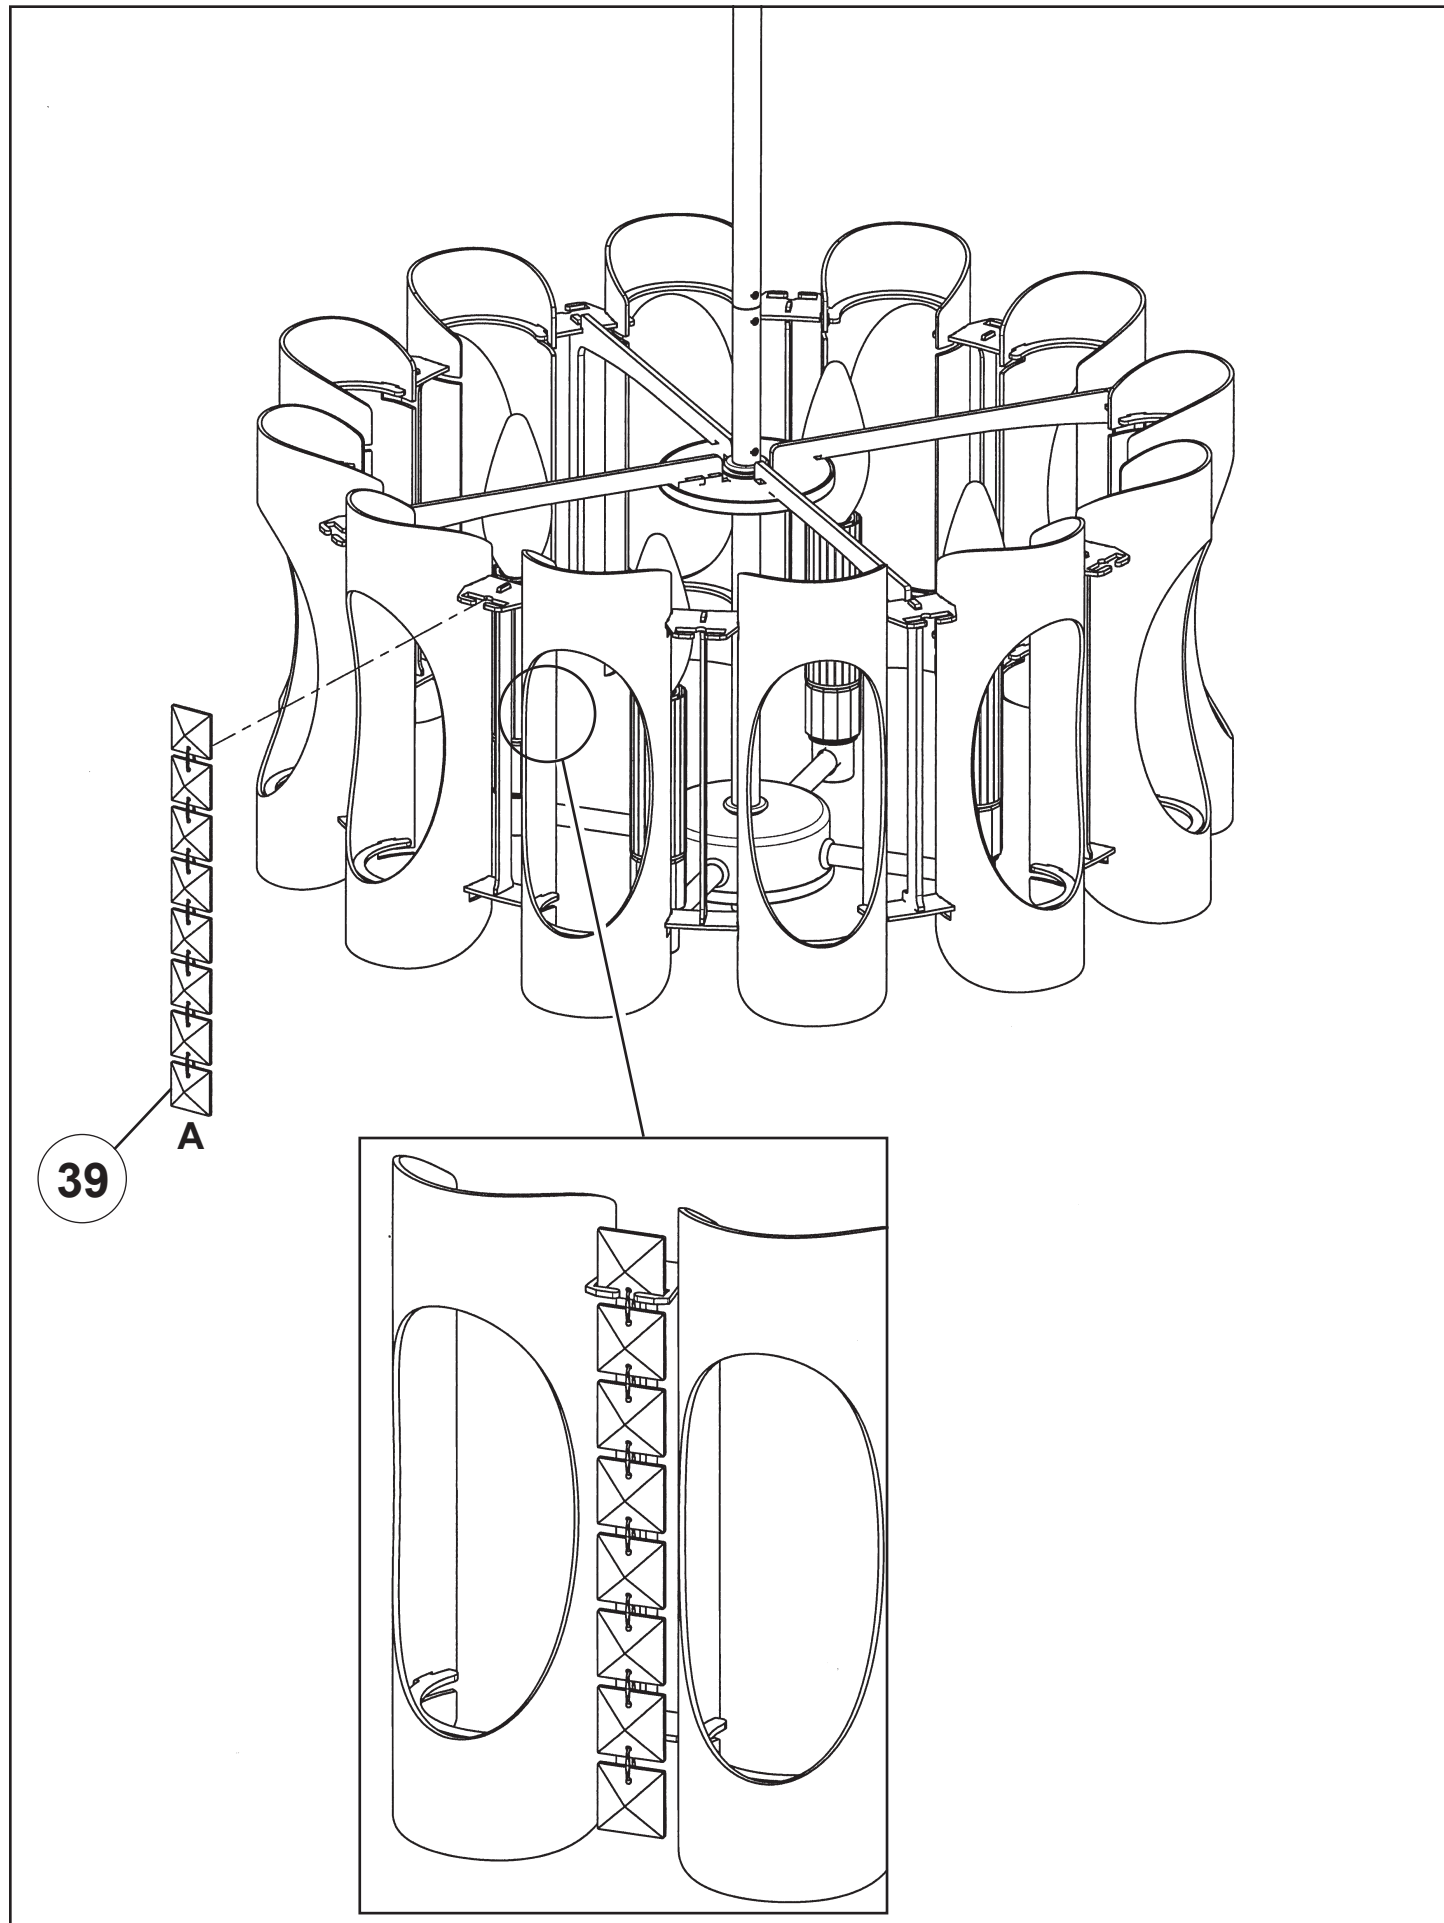

TWILIGHT MR1004N-__ __O

THIS DESIGN IS THE PROPRIETARY
TRADE DRESS/TRADEMARK OF
W SCHONBEK LLC.

4 Lights
Diameter: 18"
Height: 8-1/2"
Hanging Weight: 16lbs.

MAX 60 W	110-120 V						

1

1 X  : 11384-**