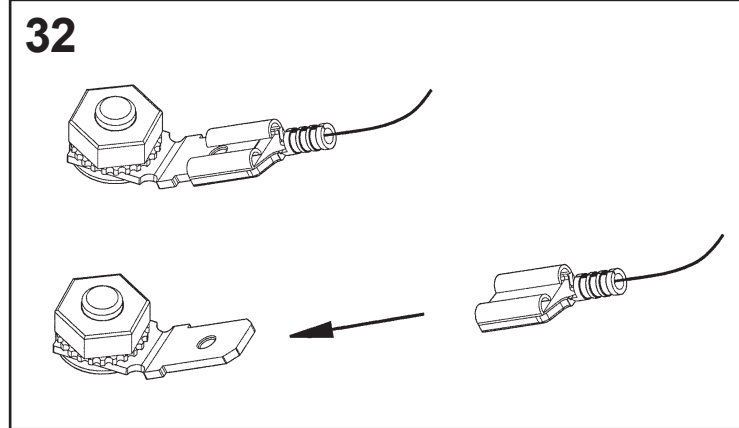

TWILIGHT MR1004N-__ __O

THIS DESIGN IS THE PROPRIETARY
TRADE DRESS/TRADEMARK OF
W SCHONBEK LLC.

4 Lights
Diameter: 18"
Height: 8-1/2"
Hanging Weight: 16lbs.

MAX 60 W	110-120 V						

1

1 X  : 11384-**