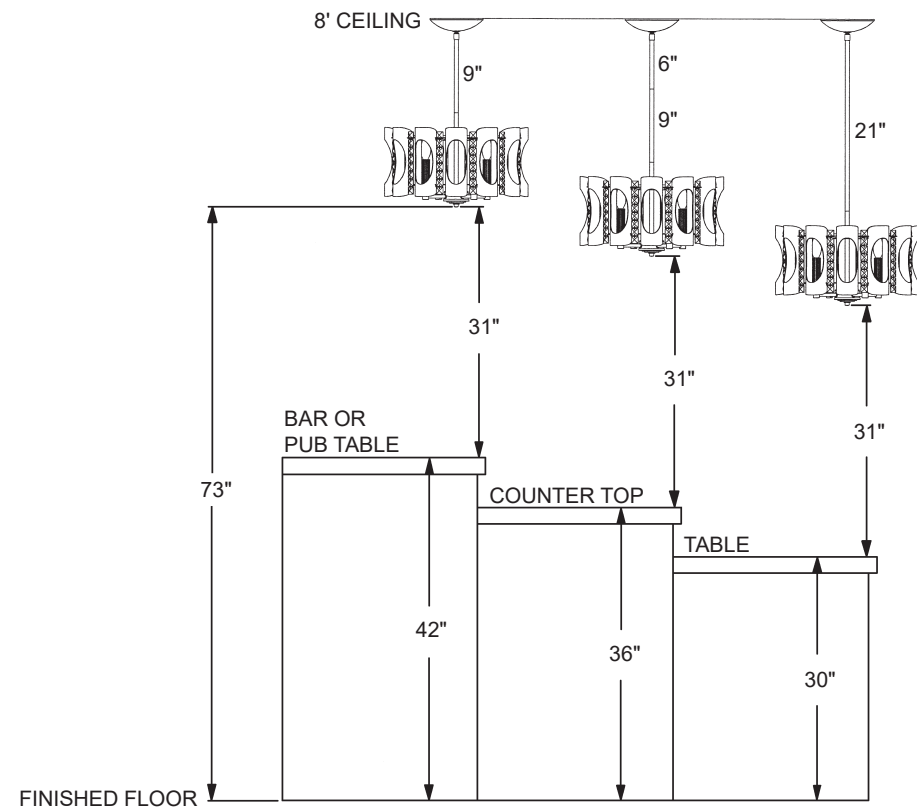

TWILIGHT MR1004N-__ __O

THIS DESIGN IS THE PROPRIETARY
TRADE DRESS/TRADEMARK OF
W SCHONBEK LLC.

4 Lights
Diameter: 18"
Height: 8-1/2"
Hanging Weight: 16lbs.

MAX 60 W	110-120 V						

1

1 X  : 11384-**