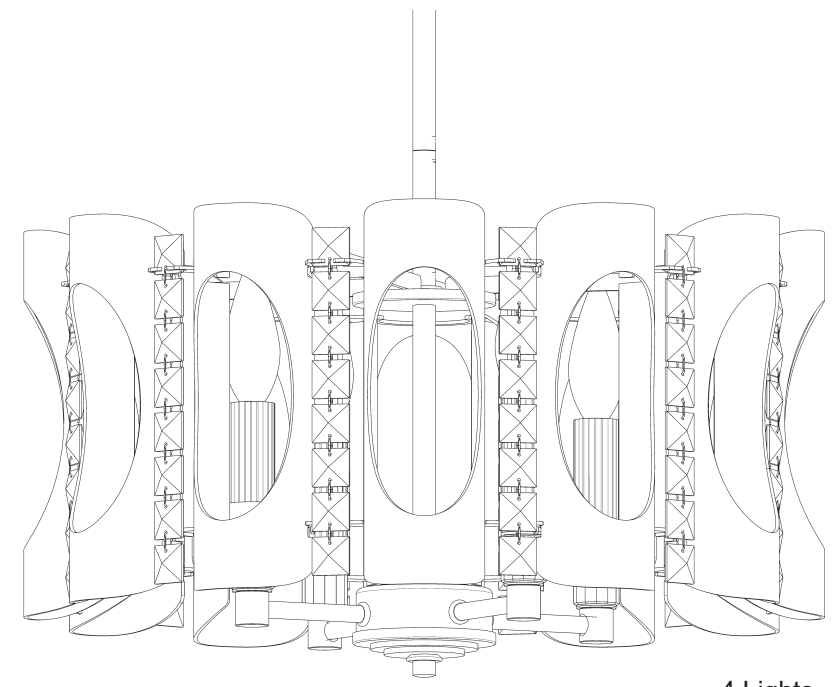

TWILIGHT MR1004N-__ __O

THIS DESIGN IS THE PROPRIETARY
TRADE DRESS/TRADEMARK OF
W SCHONBEK LLC.

4 Lights
Diameter: 18"
Height: 8-1/2"
Hanging Weight: 16lbs.

MAX 60 W	110-120 V						

1

1 X  : 11384-**