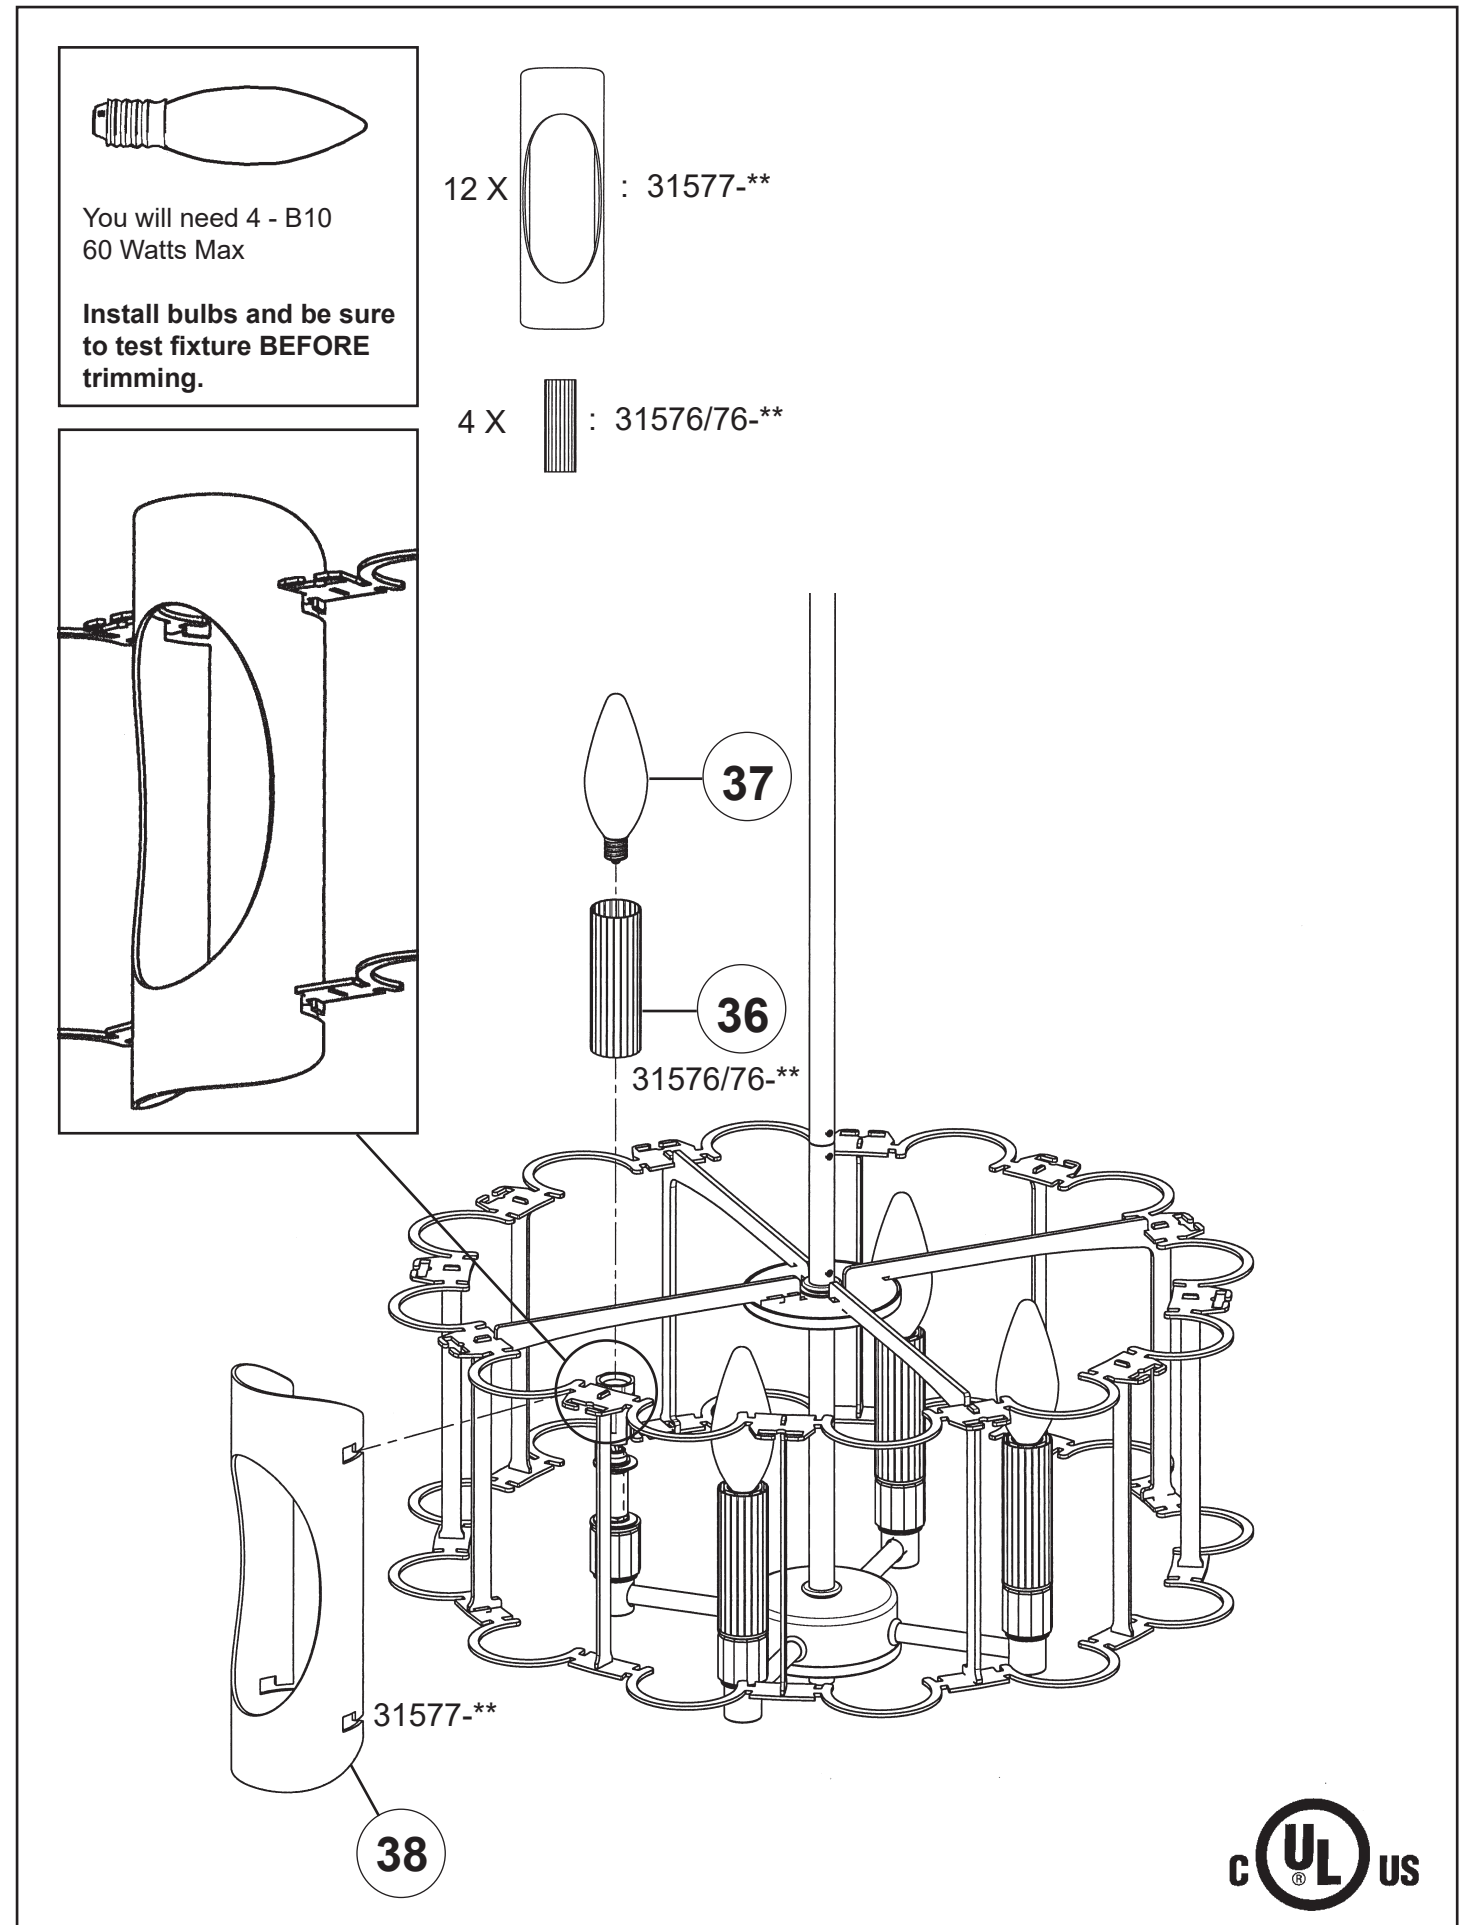

TWILIGHT MR1004N-__ __O

THIS DESIGN IS THE PROPRIETARY
TRADE DRESS/TRADEMARK OF
W SCHONBEK LLC.

4 Lights
Diameter: 18"
Height: 8-1/2"
Hanging Weight: 16lbs.

MAX 60 W	110-120 V						

1

1 X  : 11384-**