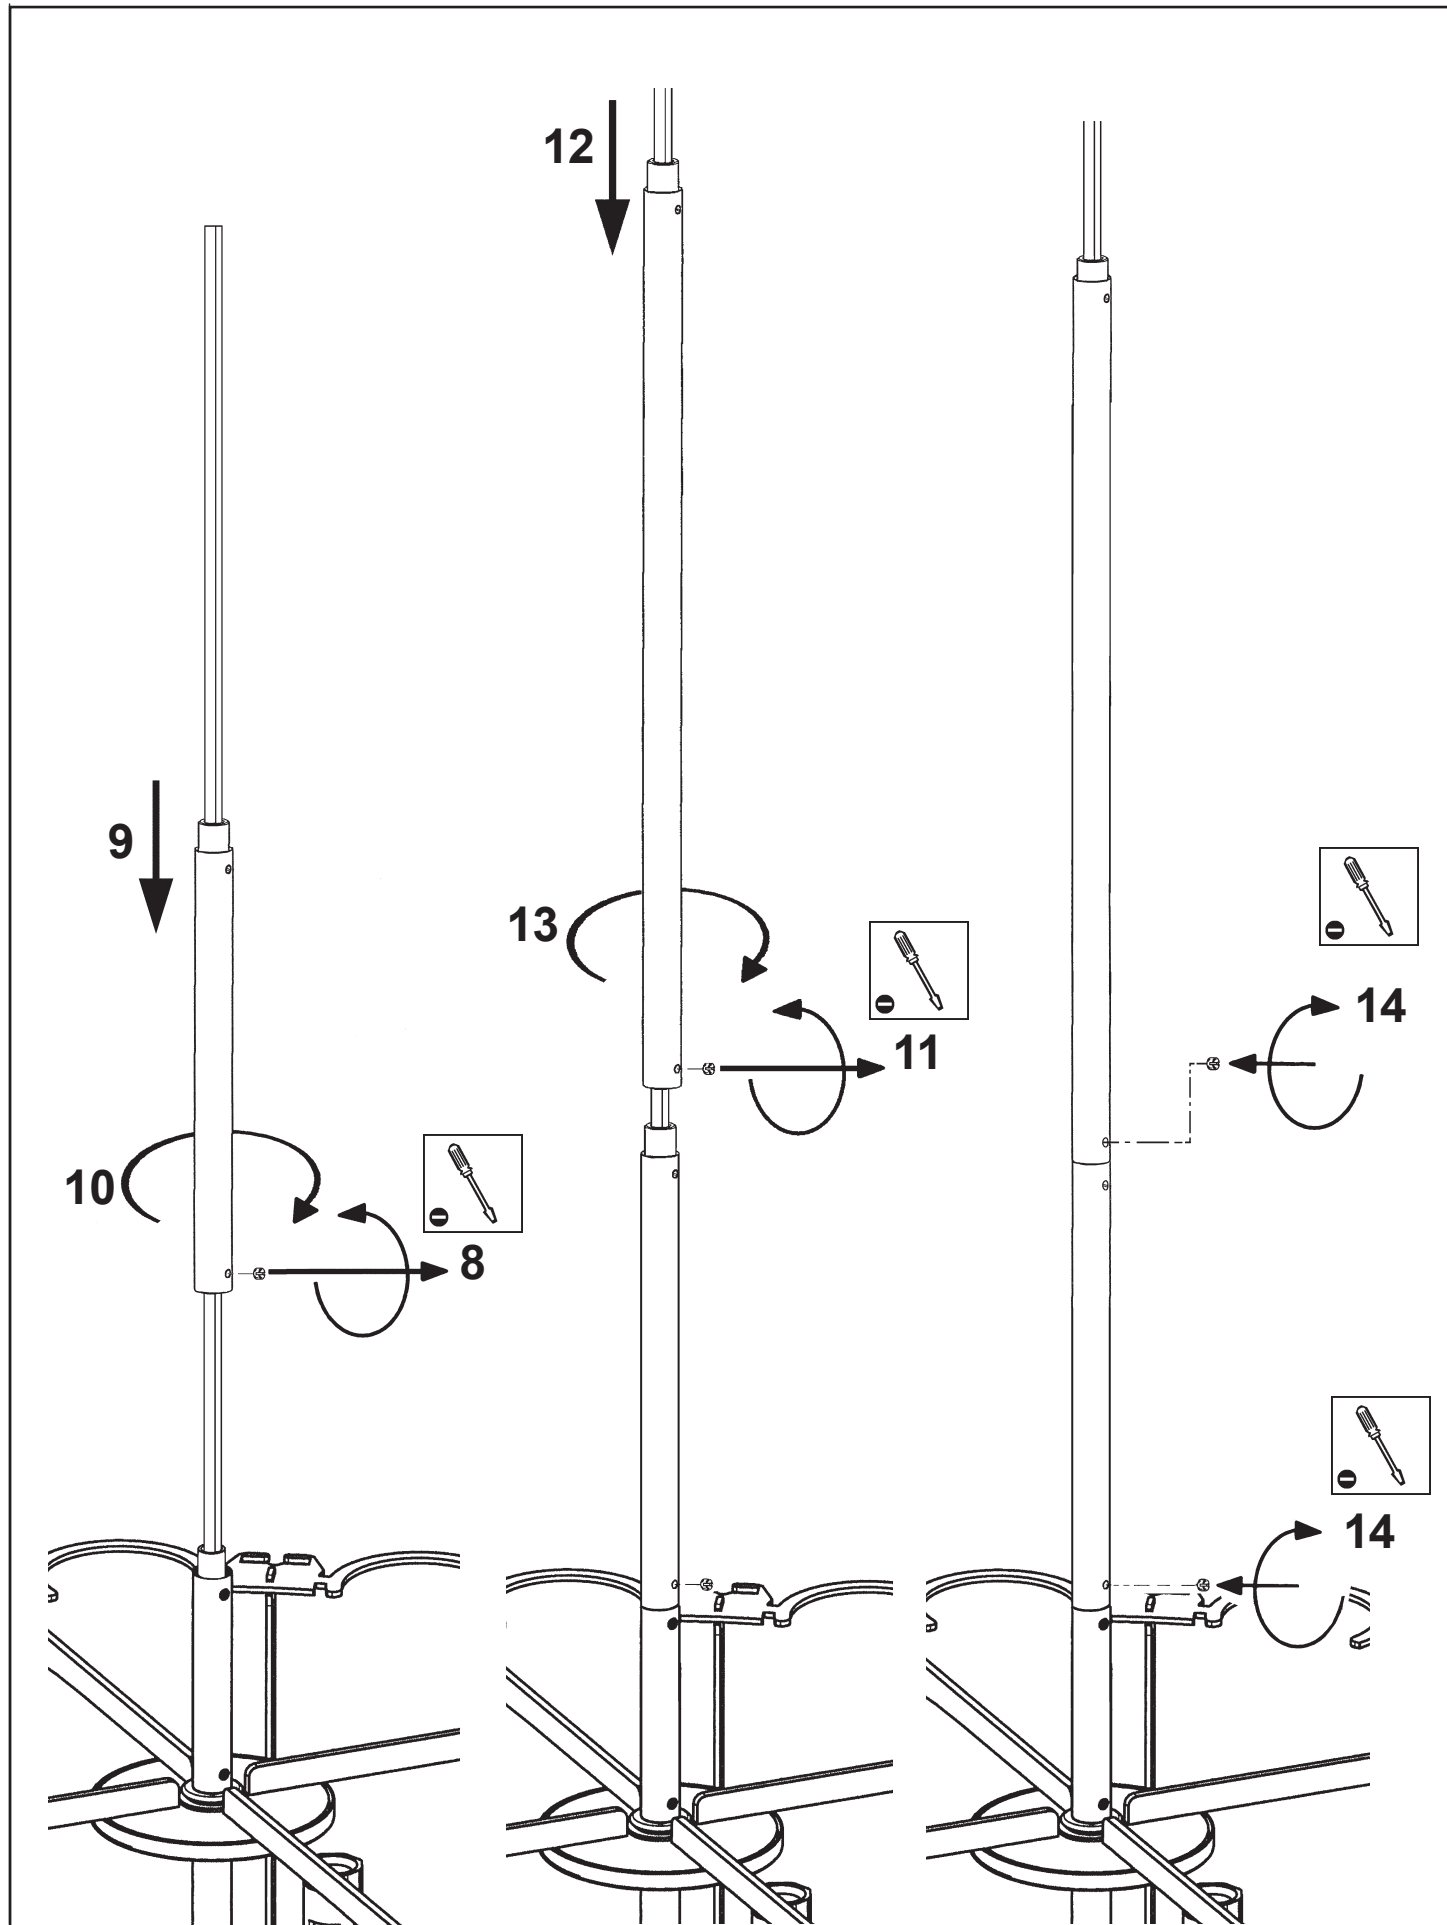

TWILIGHT MR1004N-__ __O

THIS DESIGN IS THE PROPRIETARY
TRADE DRESS/TRADEMARK OF
W SCHONBEK LLC.

4 Lights
Diameter: 18"
Height: 8-1/2"
Hanging Weight: 16lbs.

MAX 60 W	110-120 V						

1

1 X  : 11384-**