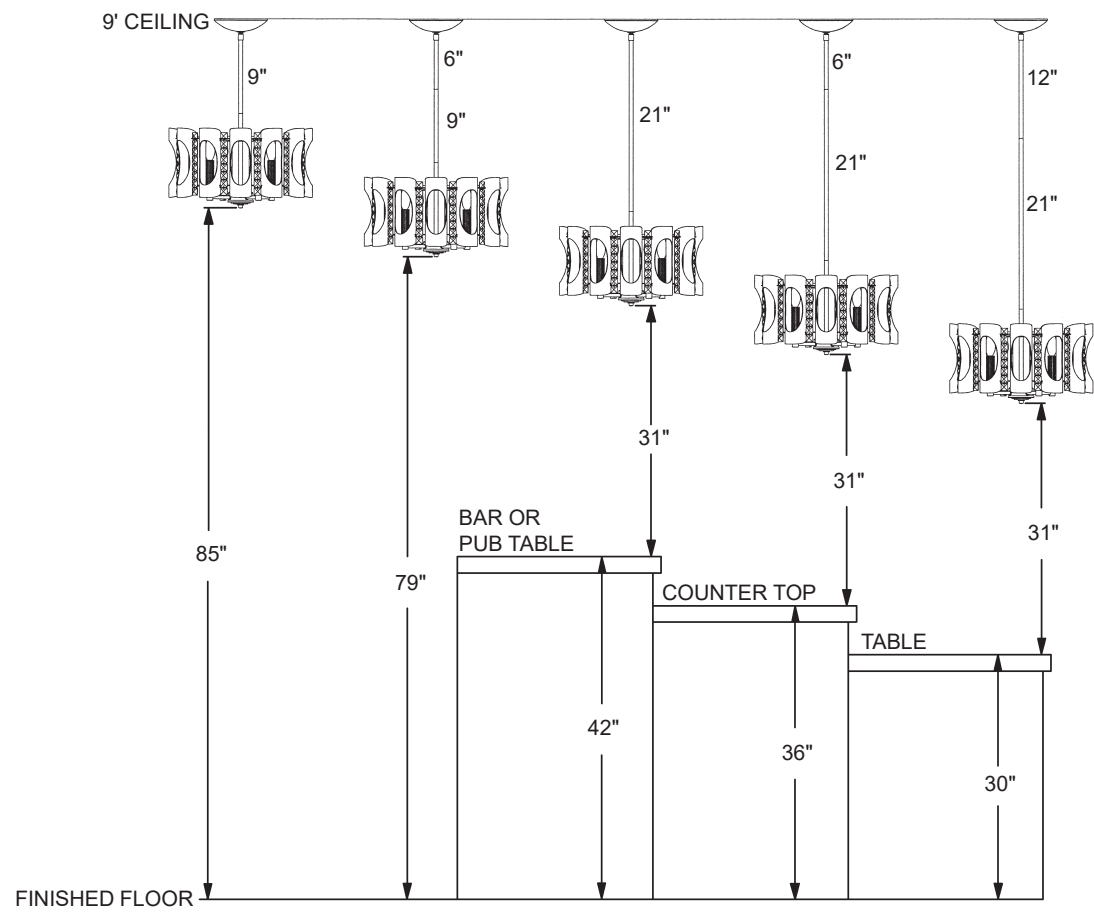

TWILIGHT MR1004N-__ __O

THIS DESIGN IS THE PROPRIETARY
TRADE DRESS/TRADEMARK OF
W SCHONBEK LLC.

4 Lights
Diameter: 18"
Height: 8-1/2"
Hanging Weight: 16lbs.

MAX 60 W	110-120 V						

1

1 X  : 11384-**