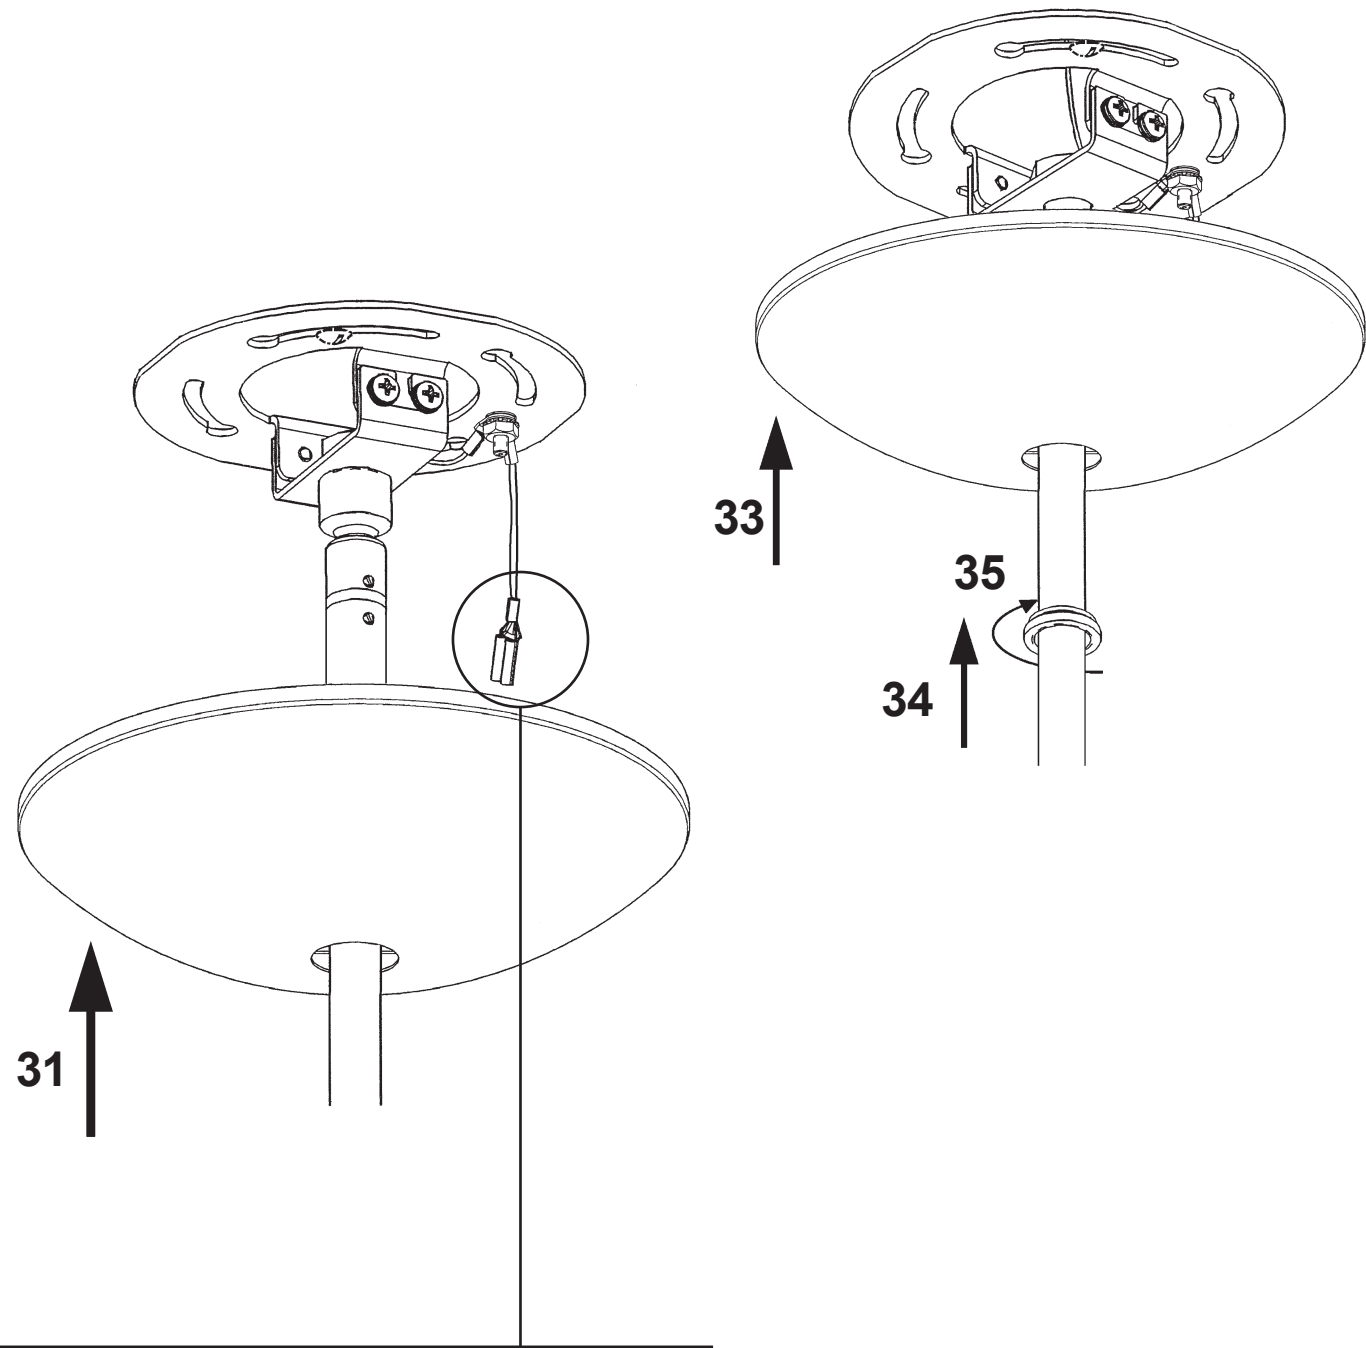

TWILIGHT MR1004N-__ __O

THIS DESIGN IS THE PROPRIETARY
TRADE DRESS/TRADEMARK OF
W SCHONBEK LLC.

4 Lights
Diameter: 18"
Height: 8-1/2"
Hanging Weight: 16lbs.

MAX 60 W	110-120 V						

1

1 X  : 11384-**