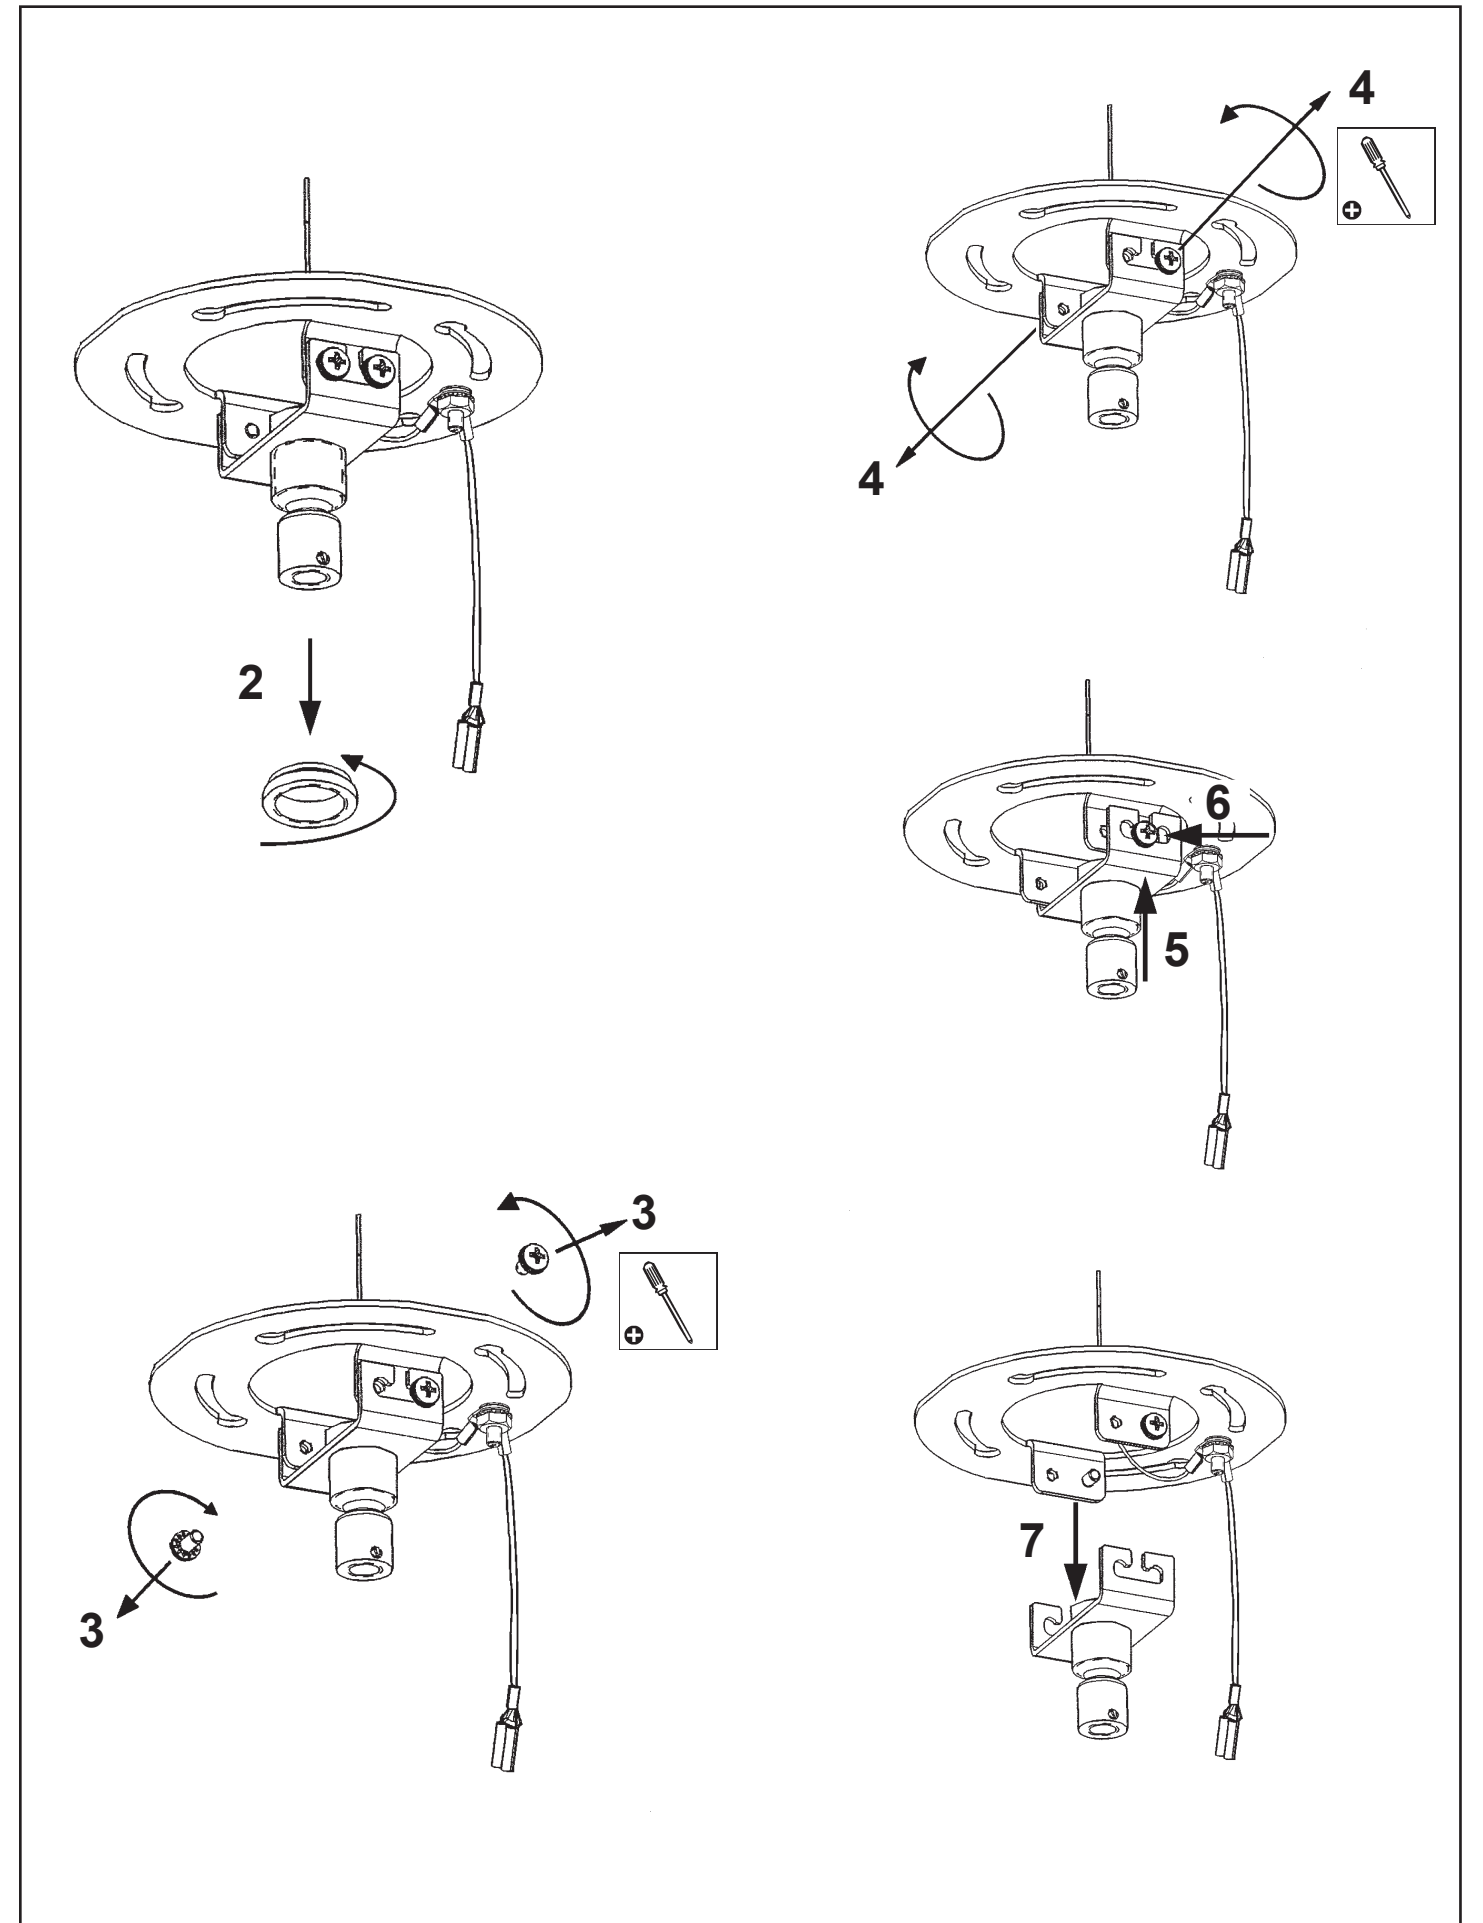

TWILIGHT MR1004N-__ __O

THIS DESIGN IS THE PROPRIETARY
TRADE DRESS/TRADEMARK OF
W SCHONBEK LLC.

4 Lights
Diameter: 18"
Height: 8-1/2"
Hanging Weight: 16lbs.

MAX 60 W	110-120 V						

1

1 X  : 11384-**