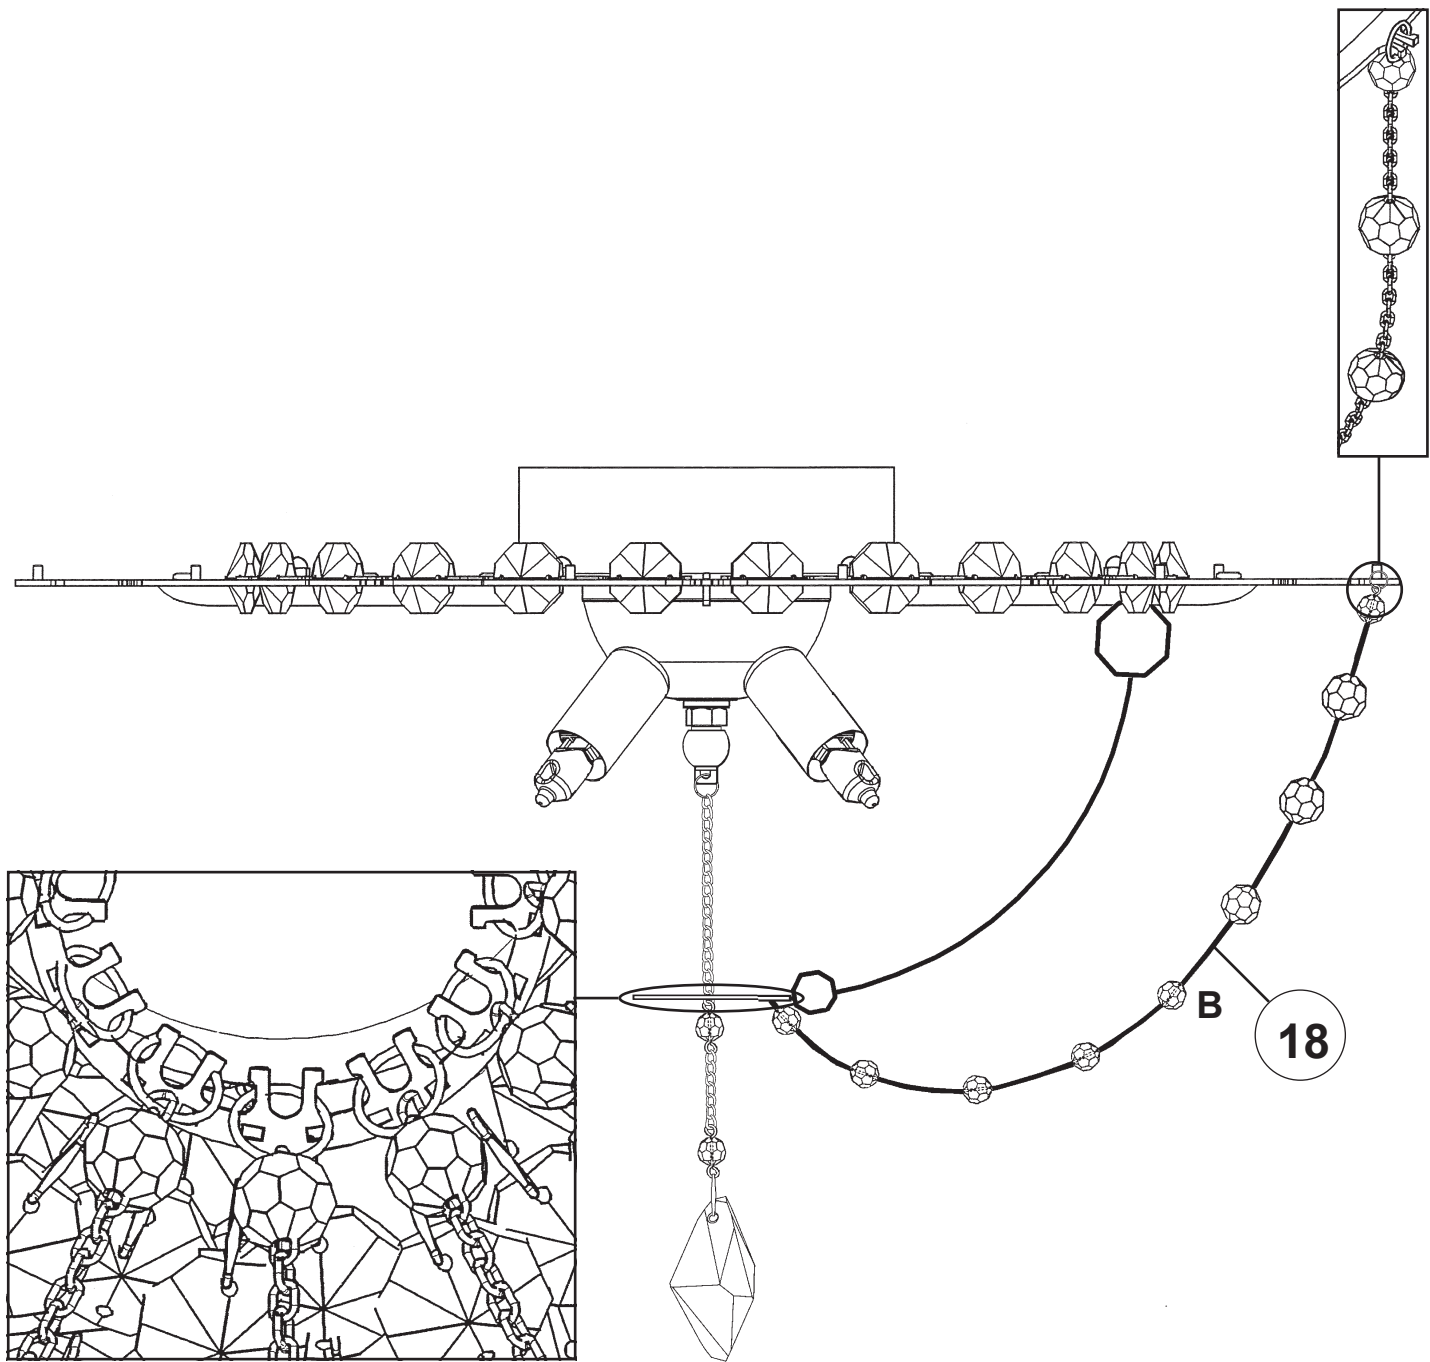

CHRYSALITA CM8419N-__ __O

4 Lights
Diameter: 18-1/2"
Height: 11"
Hanging Weight: 9lbs.

THIS DESIGN IS THE PROPRIETARY
TRADE DRESS/TRADEMARK OF
W SCHONBEK LLC.

 **SCHONBEK** | 1870

 **SCHONBEK** | 1870

								
MAX <u>40</u> W		110-120 V						

1

WARNING:

Electrical Danger **Turn Power Off**

All electrical components must be installed by a licensed electrician in accordance with the National Electric Code and the appropriate local electrical codes.

2

4 X  : G9 40W MAX 

20 X  : 11249

4 X  : 87/596/1SO

CHRYSALITA CM8419N-__ __R

4 Lights
Diameter: 18-1/2"
Height: 11"
Hanging Weight: 9lbs.

THIS DESIGN IS THE PROPRIETARY
TRADE DRESS/TRADEMARK OF
W SCHONBEK LLC.