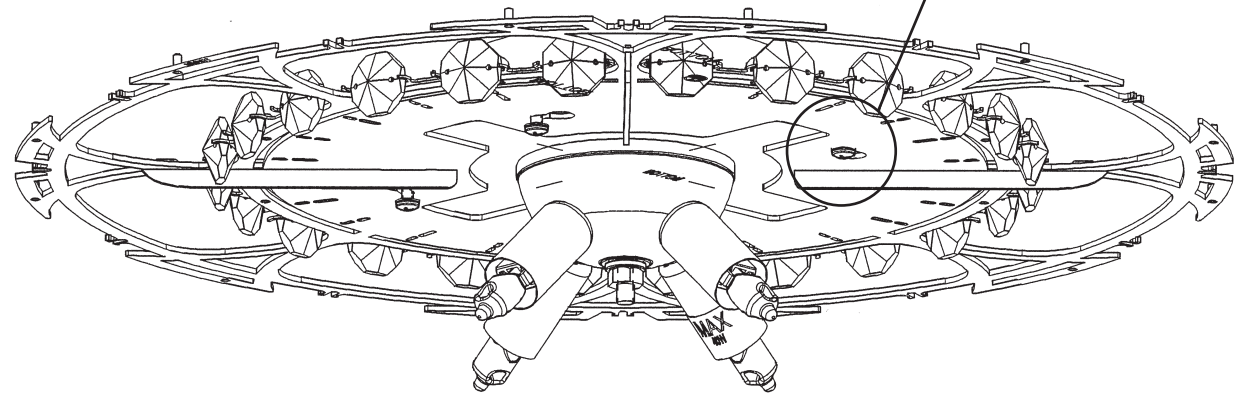

CHRYSALITA CM8419N-__ __O

4 Lights
Diameter: 18-1/2"
Height: 11"
Hanging Weight: 9lbs.

THIS DESIGN IS THE PROPRIETARY
TRADE DRESS/TRADEMARK OF
W SCHONBEK LLC.

 **SCHONBEK** | 1870

 **SCHONBEK** | 1870

								
MAX <u>40</u> W		110-120 V						

2

4 X  : G9 40W MAX 

20 X  : 11249

4 X  : 87/596/1SO

CHRYSALITA CM8419N-__ __R

4 Lights
Diameter: 18-1/2"
Height: 11"
Hanging Weight: 9lbs.

THIS DESIGN IS THE PROPRIETARY
TRADE DRESS/TRADEMARK OF
W SCHONBEK LLC.