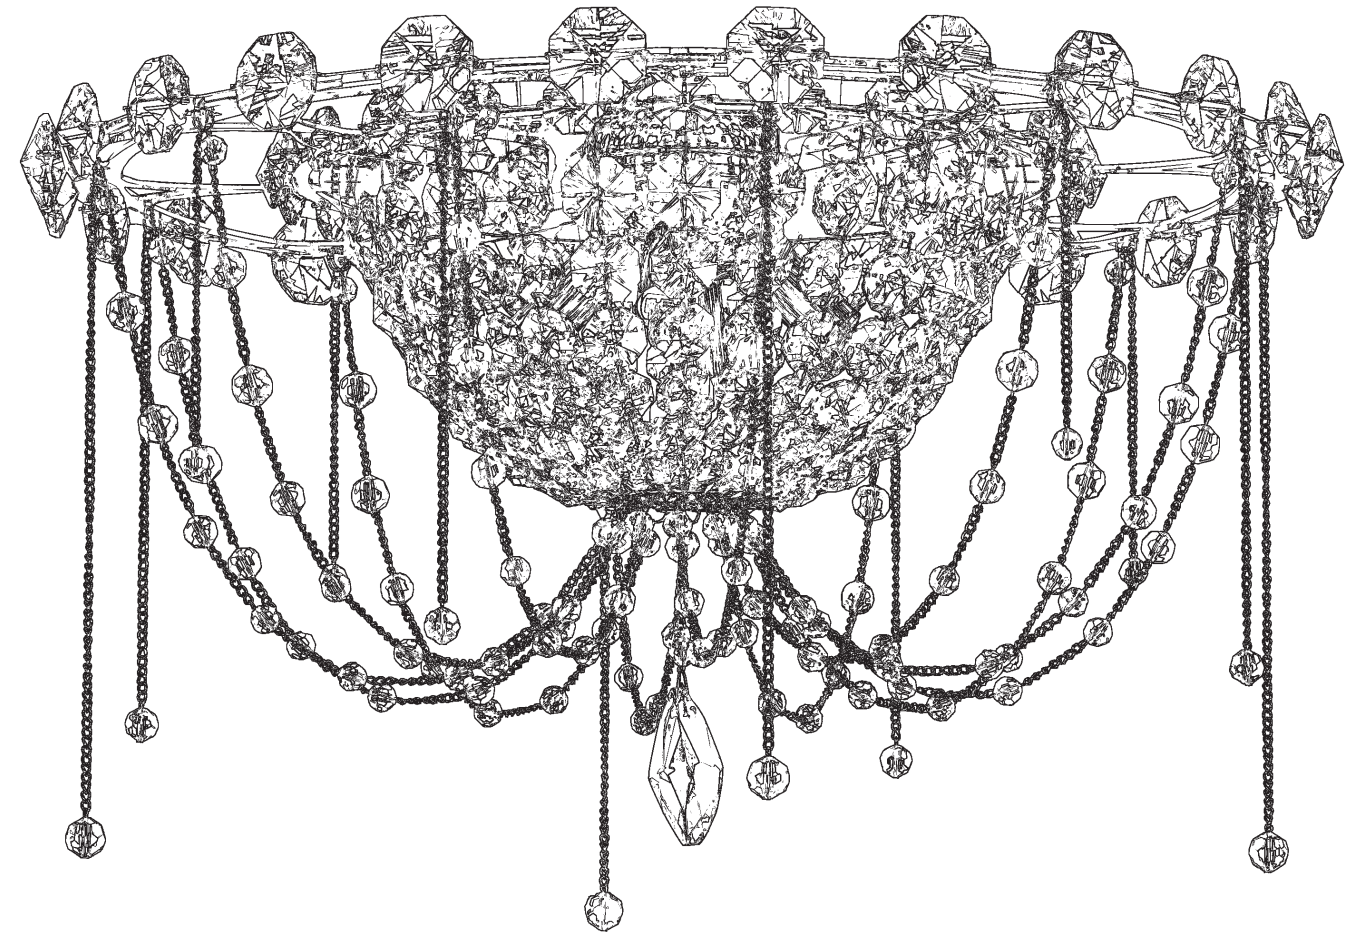

CHRYSALITA CM8419N-__ __O

4 Lights
Diameter: 18-1/2"
Height: 11"
Hanging Weight: 9lbs.

THIS DESIGN IS THE PROPRIETARY
TRADE DRESS/TRADEMARK OF
W SCHONBEK LLC.

 **SCHONBEK** | 1870

 **SCHONBEK** | 1870

								
MAX <u>40</u> W		110-120 V						

2

4 X  : G9 40W MAX 

20 X  : 11249

4 X  : 87/596/1SO

CHRYSALITA CM8419N-__ __R

4 Lights
Diameter: 18-1/2"
Height: 11"
Hanging Weight: 9lbs.

THIS DESIGN IS THE PROPRIETARY
TRADE DRESS/TRADEMARK OF
W SCHONBEK LLC.