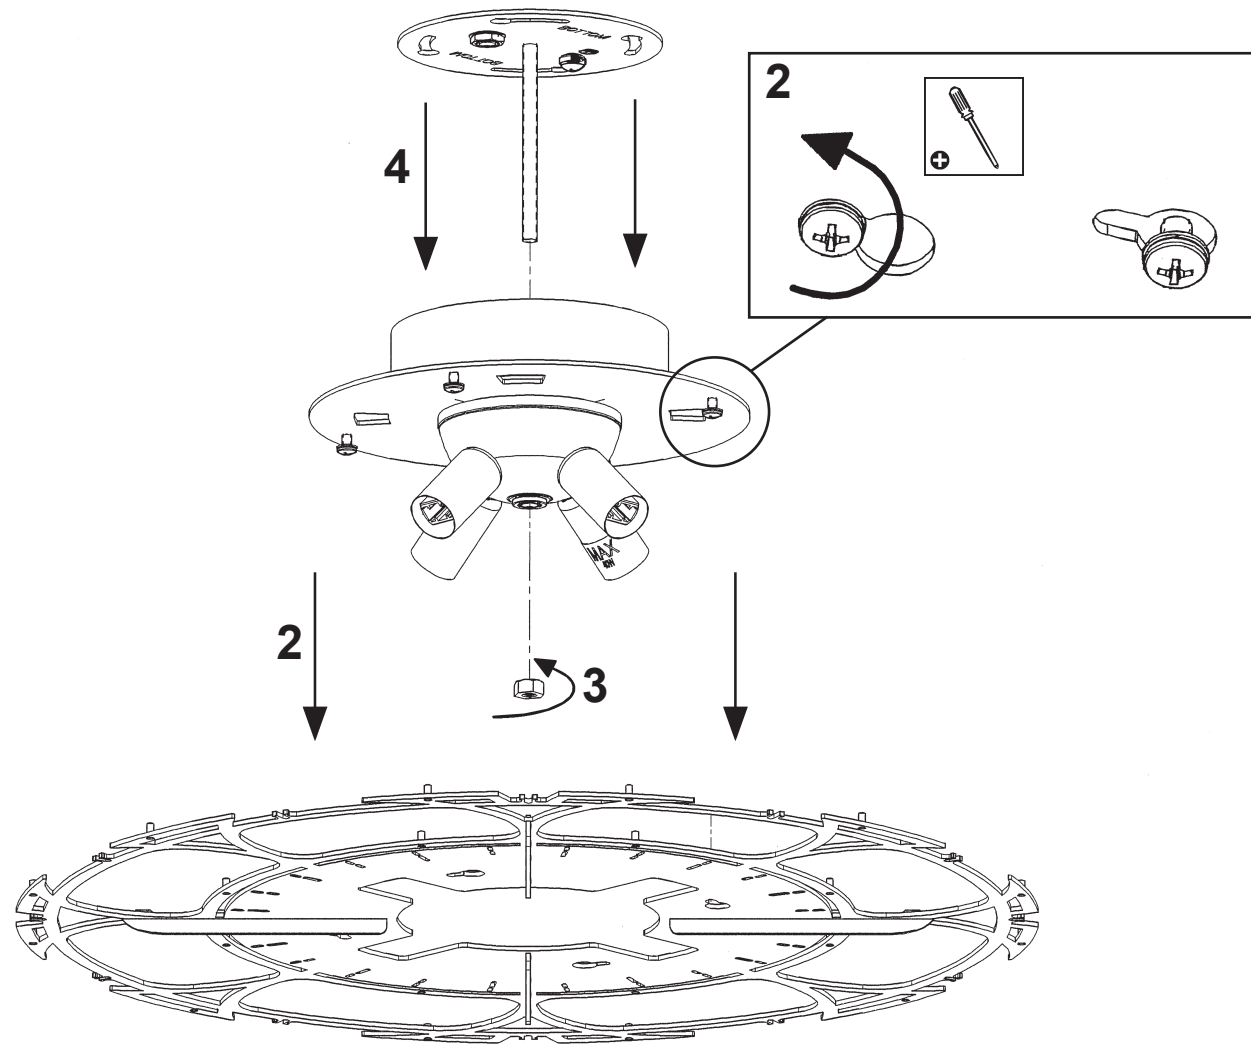

CHRYSALITA CM8419N-__ __O

4 Lights
Diameter: 18-1/2"
Height: 11"
Hanging Weight: 9lbs.

THIS DESIGN IS THE PROPRIETARY
TRADE DRESS/TRADEMARK OF
W SCHONBEK LLC.

 **SCHONBEK** | 1870

 **SCHONBEK** | 1870

								
MAX <u>40</u> W		110-120 V						

1

WARNING:

Electrical Danger **Turn Power Off**

All electrical components must be installed by a licensed electrician in accordance with the National Electric Code and the appropriate local electrical codes.

2

4 X  : G9 40W MAX 

20 X  : 11249

4 X  : 87/596/1SO

CHRYSALITA CM8419N-__ __R

4 Lights
Diameter: 18-1/2"
Height: 11"
Hanging Weight: 9lbs.

THIS DESIGN IS THE PROPRIETARY
TRADE DRESS/TRADEMARK OF
W SCHONBEK LLC.