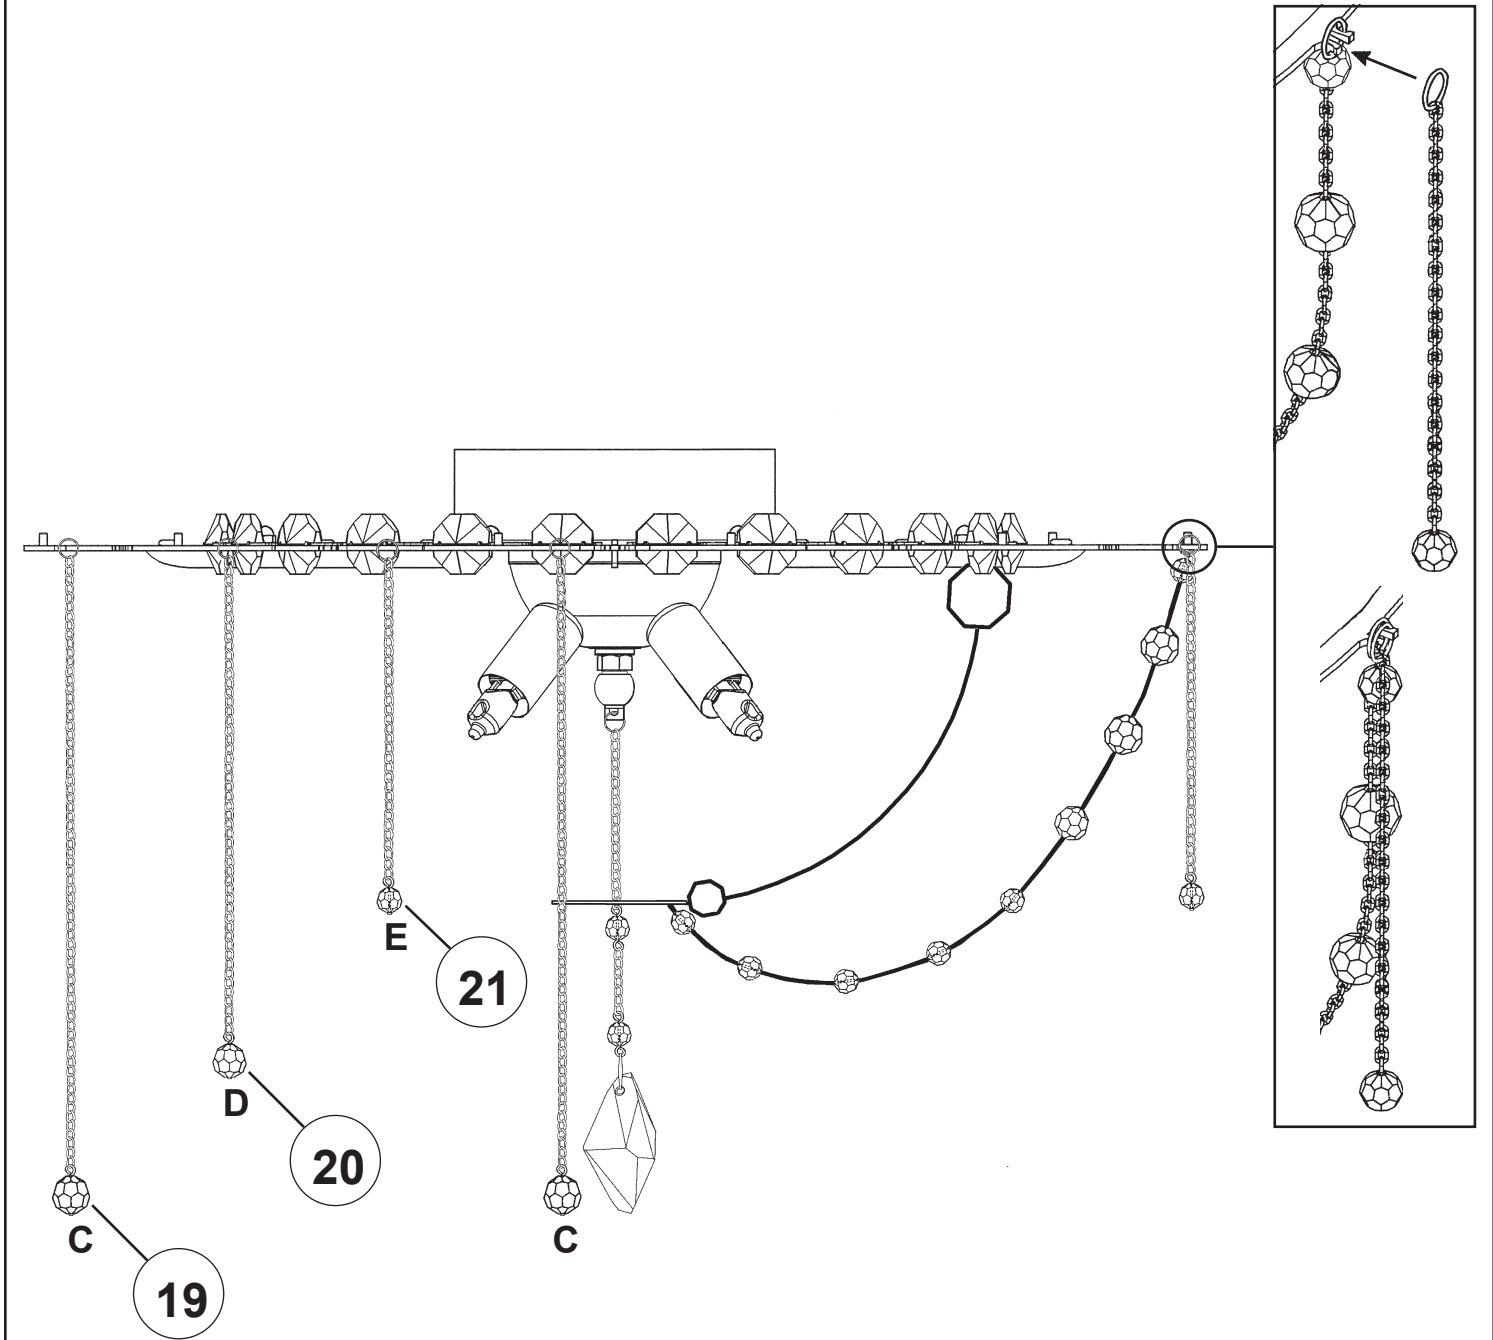

CHRYSALITA CM8419N-__ __O

4 Lights
Diameter: 18-1/2"
Height: 11"
Hanging Weight: 9lbs.

THIS DESIGN IS THE PROPRIETARY
TRADE DRESS/TRADEMARK OF
W SCHONBEK LLC.

 **SCHONBEK** | 1870

 **SCHONBEK** | 1870

								
MAX <u>40</u> W		110-120 V						

1

WARNING:

Electrical Danger **Turn Power Off**

All electrical components must be installed by a licensed electrician in accordance with the National Electric Code and the appropriate local electrical codes.

2

4 X  : G9 40W MAX 

20 X  : 11249

4 X  : 87/596/1SO

CHRYSALITA CM8419N-__ __R

4 Lights
Diameter: 18-1/2"
Height: 11"
Hanging Weight: 9lbs.

THIS DESIGN IS THE PROPRIETARY
TRADE DRESS/TRADEMARK OF
W SCHONBEK LLC.

2

4 X

: 87/597/1SR

4 X  : G9 40W MAX 

20 X  : 11249

4 X  : 87/596/1SR

16
NR18700S

CM8319007