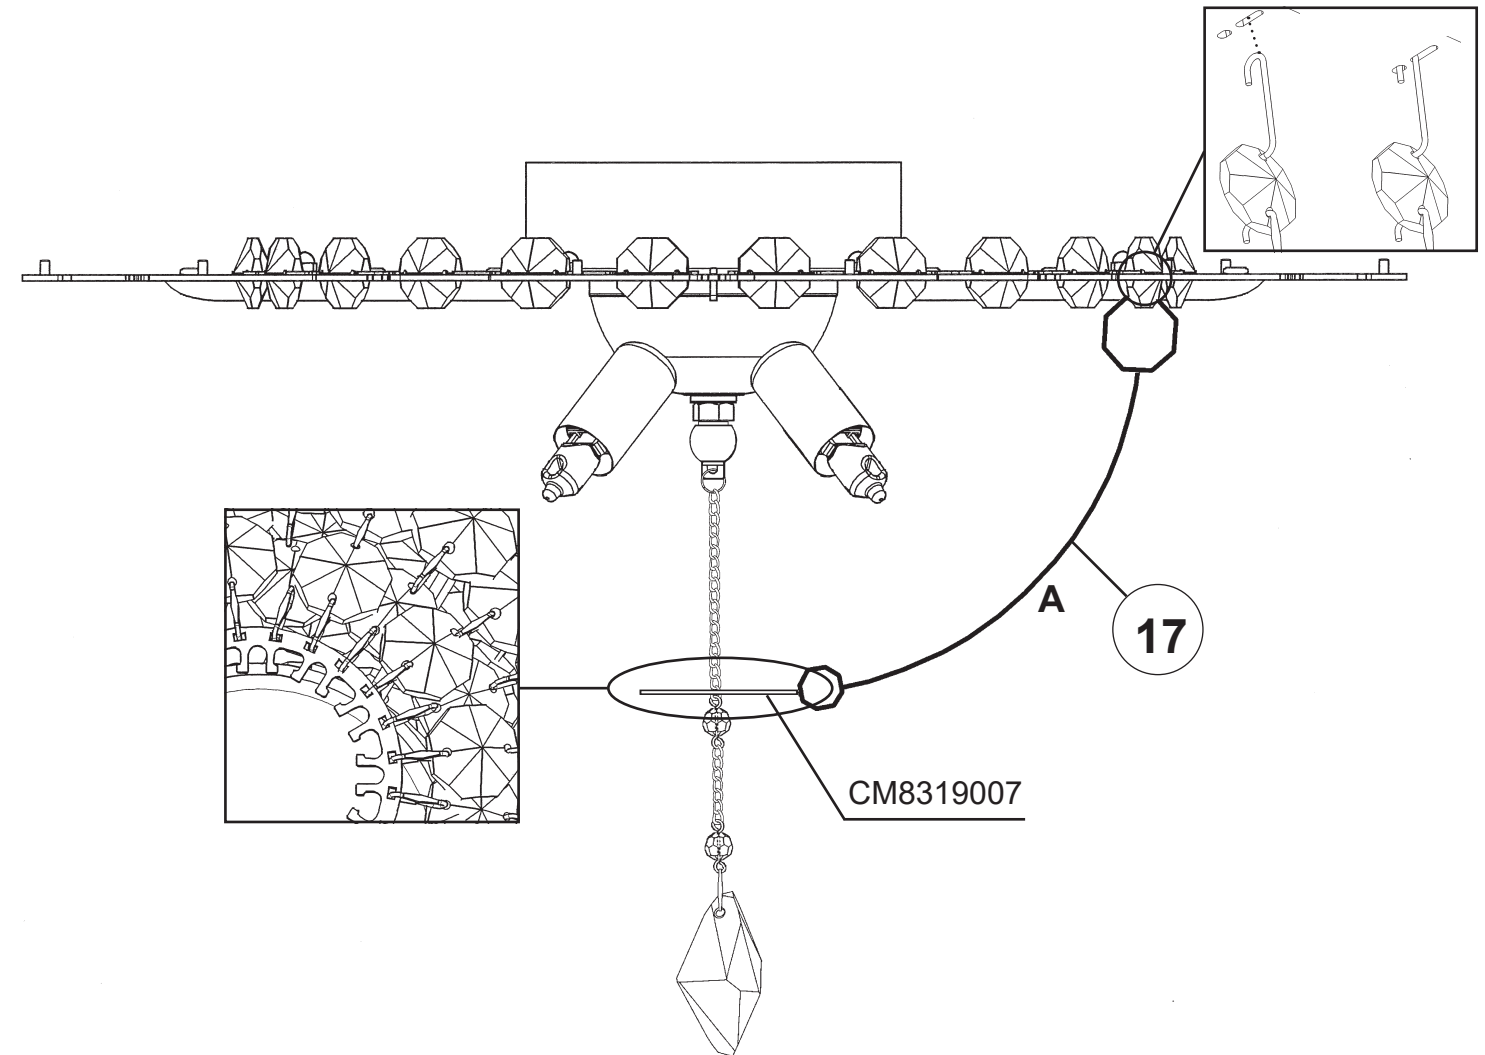

CHRYSALITA CM8419N-__ __O

4 Lights
Diameter: 18-1/2"
Height: 11"
Hanging Weight: 9lbs.

THIS DESIGN IS THE PROPRIETARY
TRADE DRESS/TRADEMARK OF
W SCHONBEK LLC.

 **SCHONBEK** | 1870

 **SCHONBEK** | 1870

								
MAX <u>40</u> W		110-120 V						

2

4 X  : G9 40W MAX 

20 X  : 11249

4 X  : 87/596/1SO

CHRYSALITA CM8419N-__ __R

4 Lights
Diameter: 18-1/2"
Height: 11"
Hanging Weight: 9lbs.

THIS DESIGN IS THE PROPRIETARY
TRADE DRESS/TRADEMARK OF
W SCHONBEK LLC.

2

4 X

: 87/597/1SR

4 X  : G9 40W MAX 

20 X  : 11249

4 X  : 87/596/1SR

16
NR18700S

CM8319007