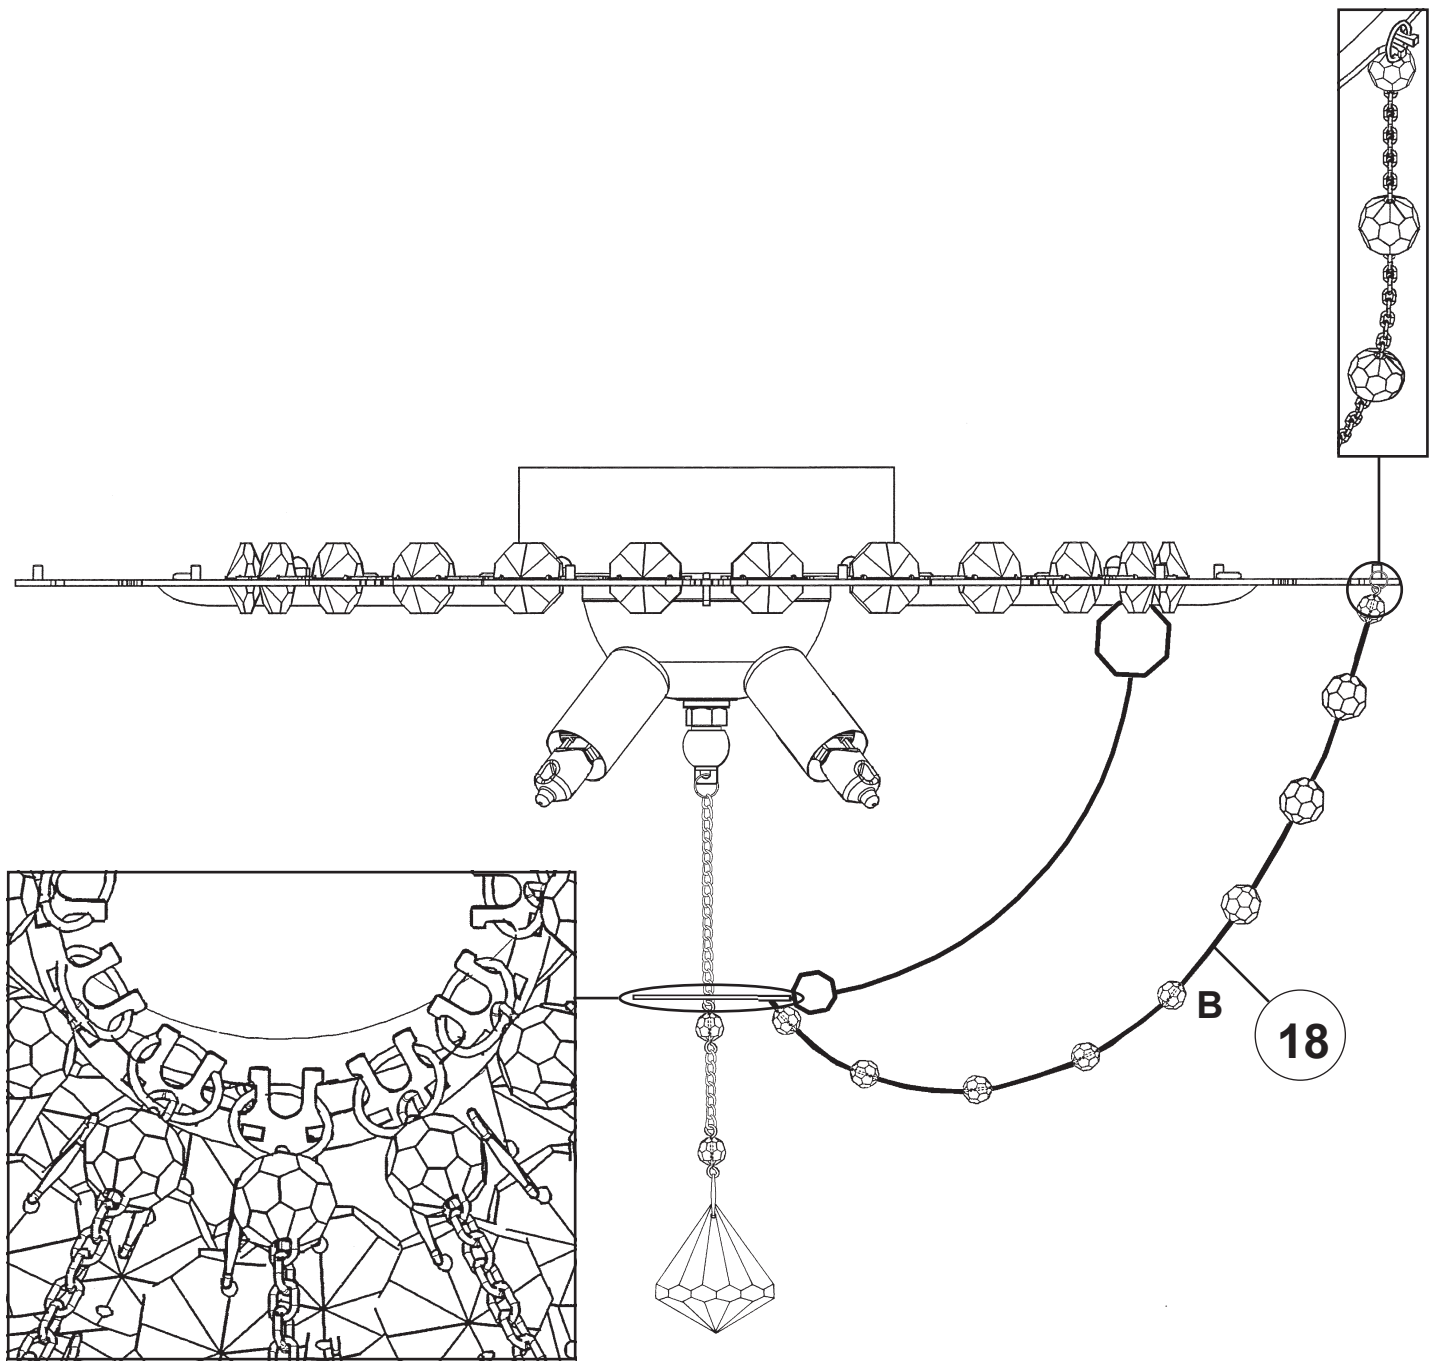

CHRYSALITA CM8419N-__ __O

4 Lights
Diameter: 18-1/2"
Height: 11"
Hanging Weight: 9lbs.

THIS DESIGN IS THE PROPRIETARY
TRADE DRESS/TRADEMARK OF
W SCHONBEK LLC.

 **SCHONBEK** | 1870

 **SCHONBEK** | 1870

								
MAX <u>40</u> W		110-120 V						

2

4 X  : G9 40W MAX 

20 X  : 11249

4 X  : 87/596/1SO

CHRYSALITA CM8419N-__ __R

4 Lights
Diameter: 18-1/2"
Height: 11"
Hanging Weight: 9lbs.

THIS DESIGN IS THE PROPRIETARY
TRADE DRESS/TRADEMARK OF
W SCHONBEK LLC.

2

4 X

: 87/597/1SR

4 X  : G9 40W MAX 

20 X  : 11249

4 X  : 87/596/1SR

16
NR18700S

CM8319007