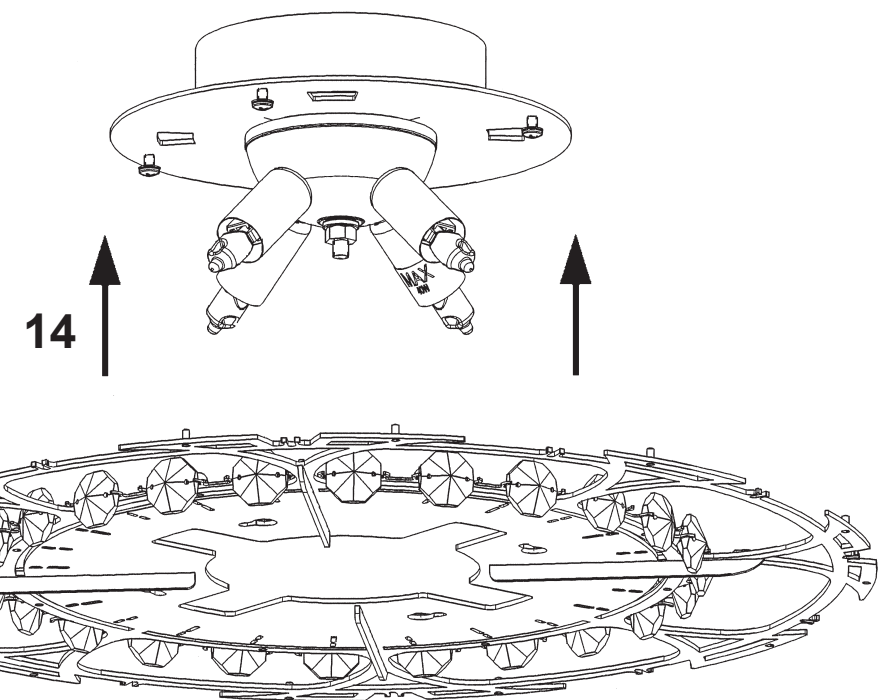

CHRYSALITA CM8419N-__ __O

4 Lights
Diameter: 18-1/2"
Height: 11"
Hanging Weight: 9lbs.

THIS DESIGN IS THE PROPRIETARY
TRADE DRESS/TRADEMARK OF
W SCHONBEK LLC.

 **SCHONBEK** | 1870

 **SCHONBEK** | 1870

								
MAX <u>40</u> W		110-120 V						

2

4 X  : G9 40W MAX 

20 X  : 11249

4 X  : 87/596/1SO

CHRYSALITA CM8419N-__ __R

4 Lights
Diameter: 18-1/2"
Height: 11"
Hanging Weight: 9lbs.

THIS DESIGN IS THE PROPRIETARY
TRADE DRESS/TRADEMARK OF
W SCHONBEK LLC.