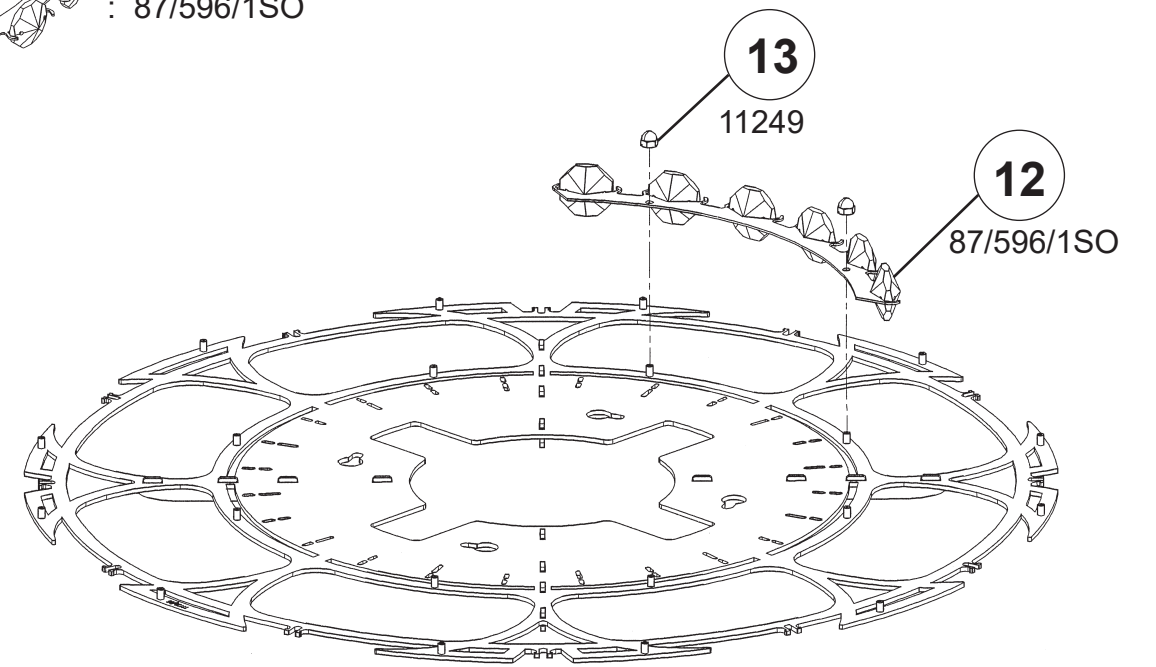

CHRYSALITA CM8419N-__ __O

4 Lights
Diameter: 18-1/2"
Height: 11"
Hanging Weight: 9lbs.

THIS DESIGN IS THE PROPRIETARY
TRADE DRESS/TRADEMARK OF
W SCHONBEK LLC.

 **SCHONBEK** | 1870

 **SCHONBEK** | 1870

								
MAX <u>40</u> W		110-120 V						

2

4 X  : G9 40W MAX 

20 X  : 11249

4 X  : 87/596/1SO

CHRYSALITA CM8419N-__ __R

4 Lights
Diameter: 18-1/2"
Height: 11"
Hanging Weight: 9lbs.

THIS DESIGN IS THE PROPRIETARY
TRADE DRESS/TRADEMARK OF
W SCHONBEK LLC.

2

4 X

: 87/597/1SR

4 X  : G9 40W MAX 

20 X  : 11249

4 X  : 87/596/1SR

16
NR18700S

CM8319007