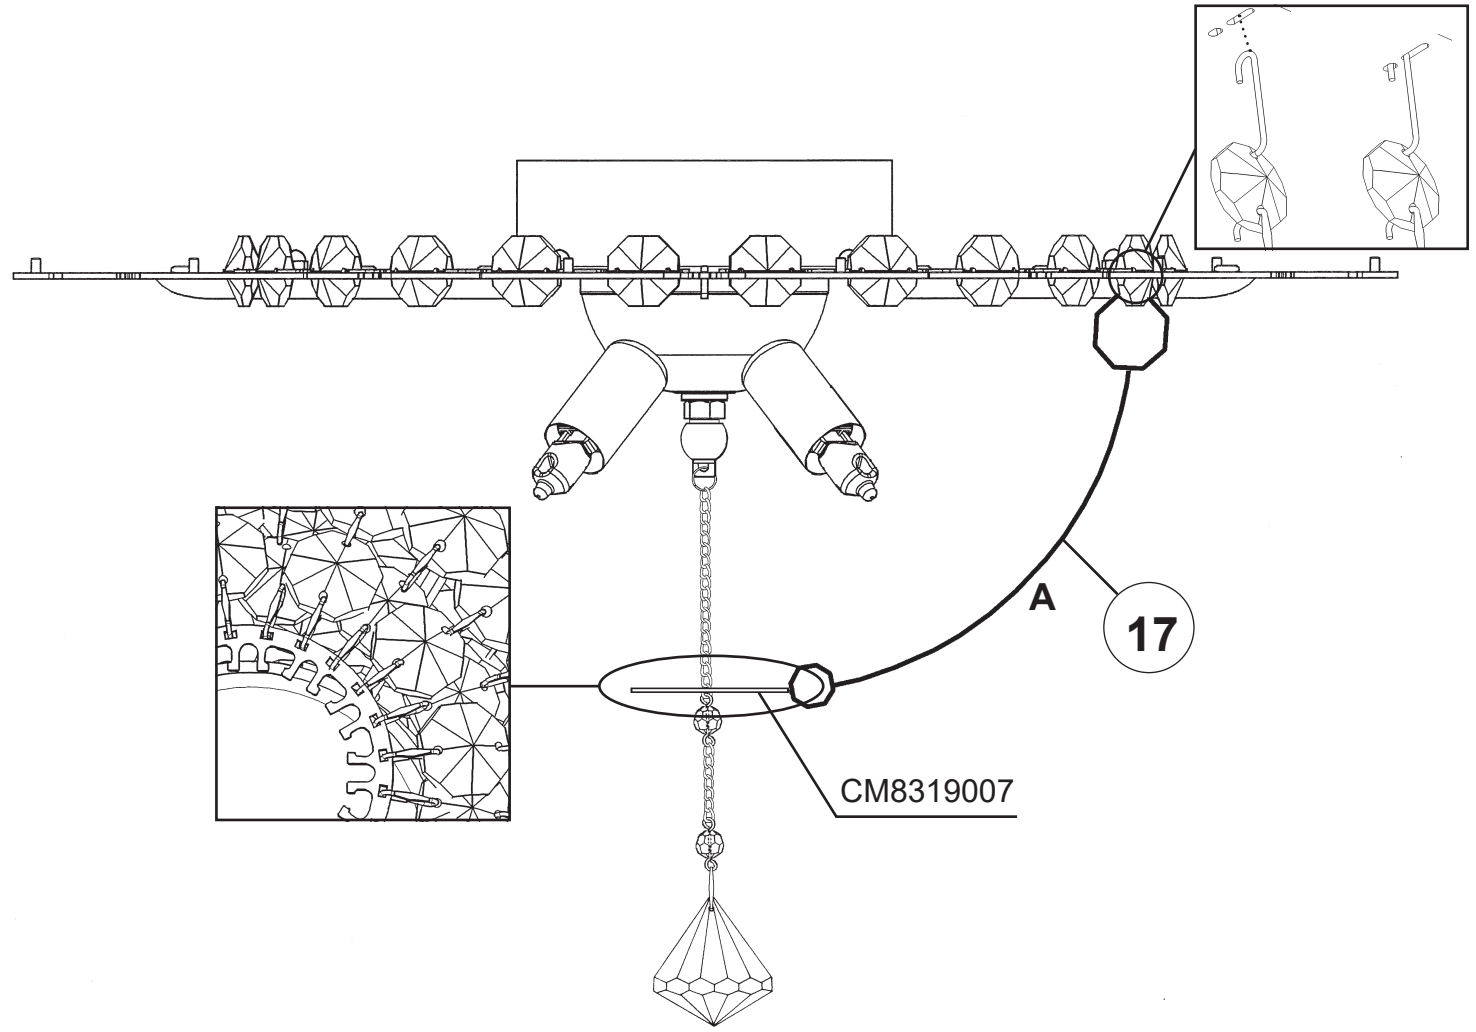

CHRYSALITA CM8419N-__ __O

4 Lights
Diameter: 18-1/2"
Height: 11"
Hanging Weight: 9lbs.

THIS DESIGN IS THE PROPRIETARY
TRADE DRESS/TRADEMARK OF
W SCHONBEK LLC.

 **SCHONBEK** | 1870

 **SCHONBEK** | 1870

								
MAX <u>40</u> W		110-120 V						

2

4 X  : G9 40W MAX 

20 X  : 11249

4 X  : 87/596/1SO

CHRYSALITA CM8419N-__ __R

4 Lights
Diameter: 18-1/2"
Height: 11"
Hanging Weight: 9lbs.

THIS DESIGN IS THE PROPRIETARY
TRADE DRESS/TRADEMARK OF
W SCHONBEK LLC.

 **SCHONBEK** | 1870

 **SCHONBEK** | 1870

								
MAX 40 W		110-120 V						

1

WARNING:

Electrical Danger **Turn Power Off**

All electrical components must be installed by a licensed electrician in accordance with the National Electric Code and the appropriate local electrical codes.

2

4 X

: 87/597/1SR

4 X  : G9 40W MAX 

20 X  : 11249

4 X  : 87/596/1SR

16
NR18700S

CM8319007