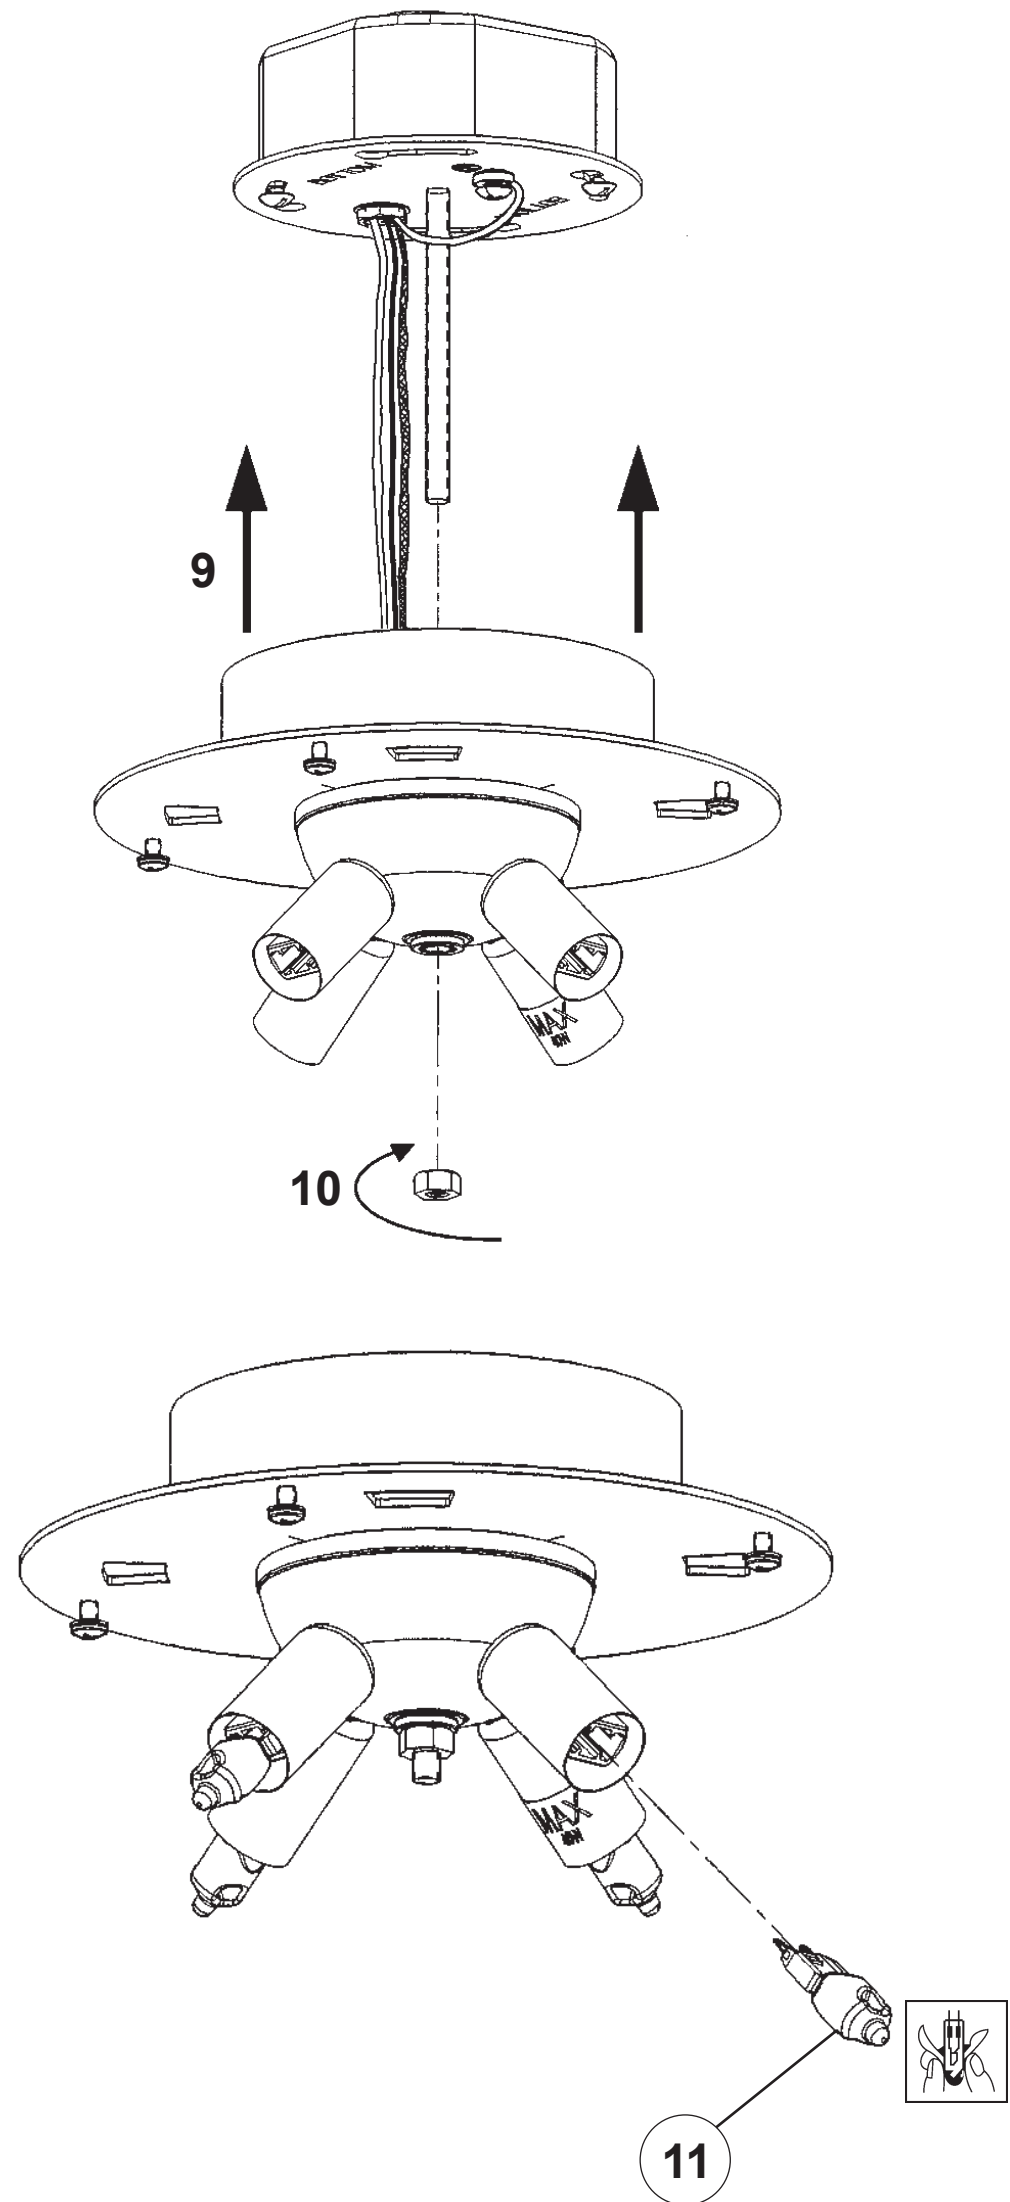

CHRYSALITA CM8419N-__ __O

4 Lights
Diameter: 18-1/2"
Height: 11"
Hanging Weight: 9lbs.

THIS DESIGN IS THE PROPRIETARY
TRADE DRESS/TRADEMARK OF
W SCHONBEK LLC.

 **SCHONBEK** | 1870

 **SCHONBEK** | 1870

								
MAX <u>40</u> W		110-120 V						

1

WARNING:

Electrical Danger **Turn Power Off**

All electrical components must be installed by a licensed electrician in accordance with the National Electric Code and the appropriate local electrical codes.

2

4 X  : G9 40W MAX 

20 X  : 11249

4 X  : 87/596/1SO

CHRYSALITA CM8419N-__ __R

4 Lights
Diameter: 18-1/2"
Height: 11"
Hanging Weight: 9lbs.

THIS DESIGN IS THE PROPRIETARY
TRADE DRESS/TRADEMARK OF
W SCHONBEK LLC.

2

4 X

: 87/597/1SR

4 X  : G9 40W MAX 

20 X  : 11249

4 X  : 87/596/1SR

16
NR18700S

CM8319007