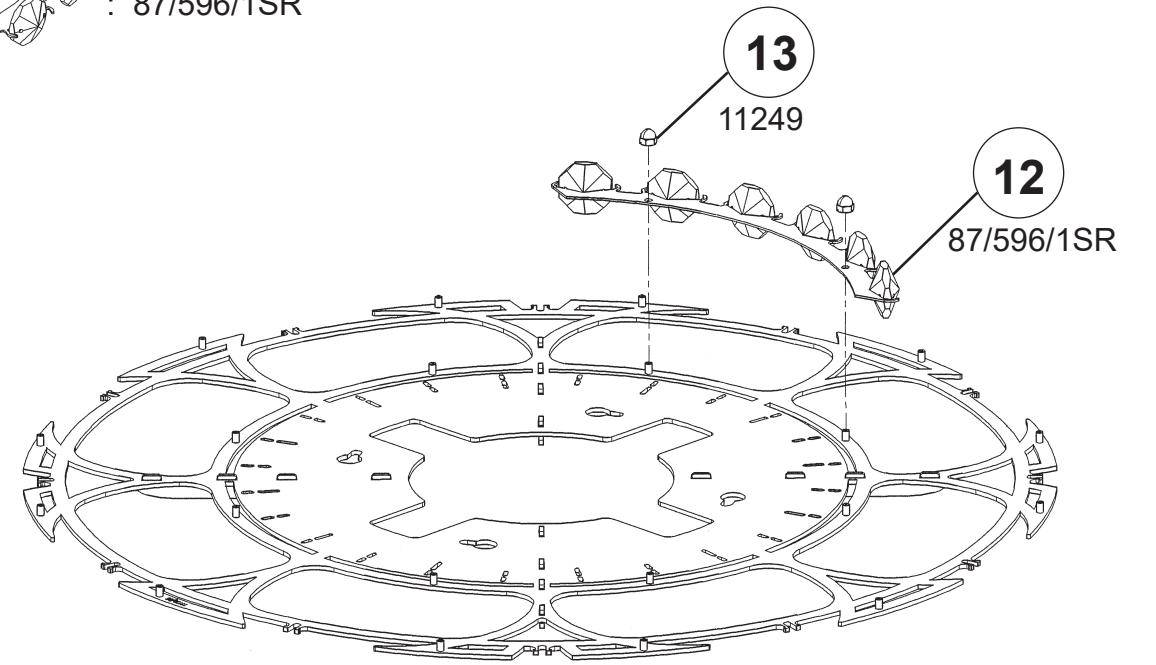

CHRYSALITA CM8419N-__ __O

4 Lights
Diameter: 18-1/2"
Height: 11"
Hanging Weight: 9lbs.

THIS DESIGN IS THE PROPRIETARY
TRADE DRESS/TRADEMARK OF
W SCHONBEK LLC.

 **SCHONBEK** | 1870

 **SCHONBEK** | 1870

								
MAX <u>40</u> W		110-120 V						

2

4 X  : G9 40W MAX 

20 X  : 11249

4 X  : 87/596/1SO

CHRYSALITA CM8419N-__ __R

4 Lights
Diameter: 18-1/2"
Height: 11"
Hanging Weight: 9lbs.

THIS DESIGN IS THE PROPRIETARY
TRADE DRESS/TRADEMARK OF
W SCHONBEK LLC.

2

4 X

: 87/597/1SR

4 X  : G9 40W MAX 

20 X  : 11249

4 X  : 87/596/1SR

16
NR18700S

CM8319007