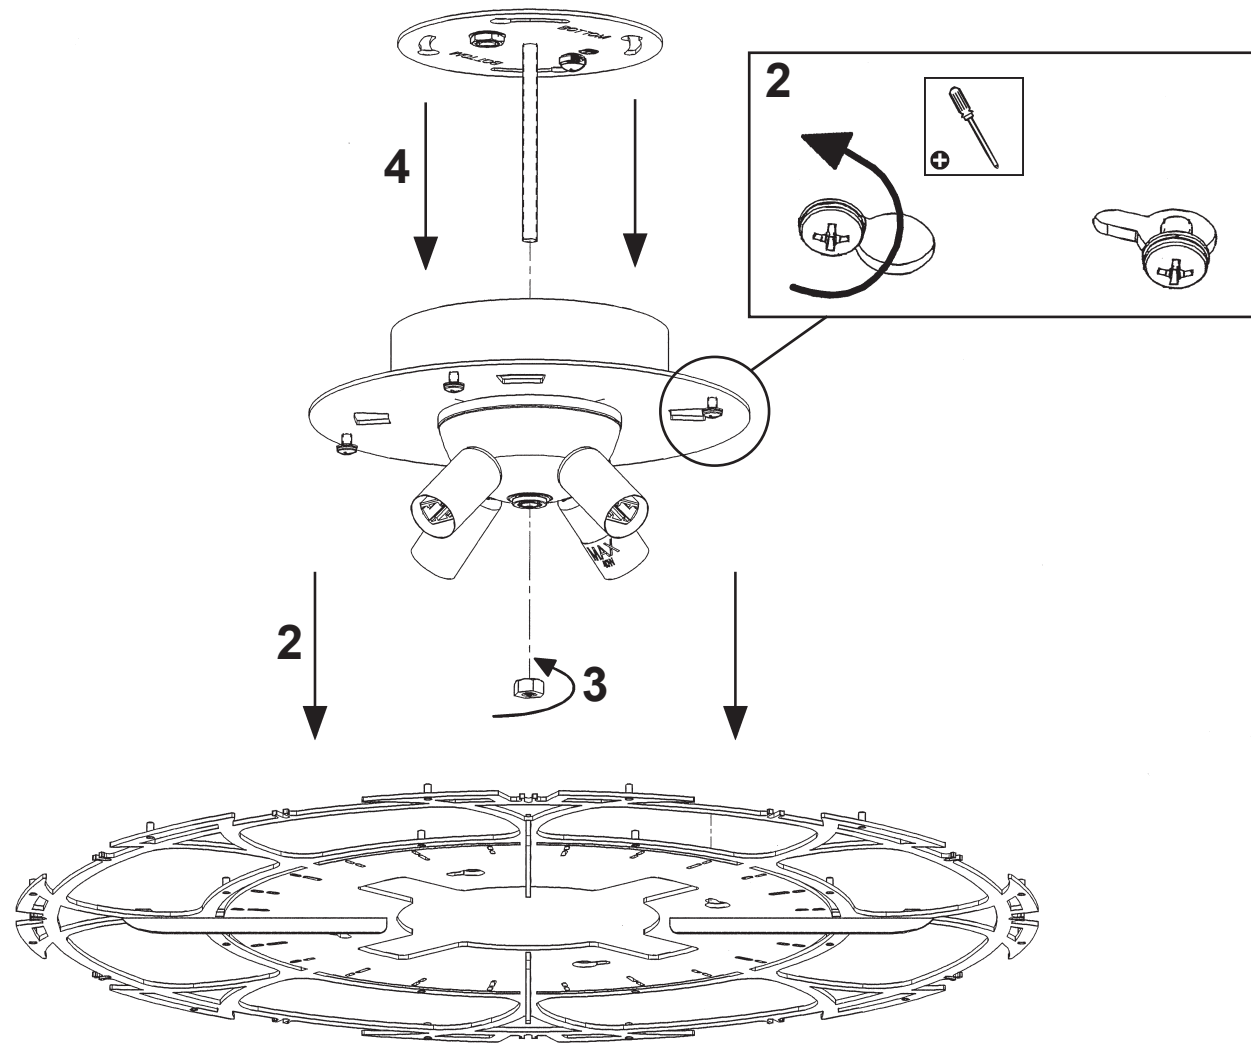

CHRYSALITA CM8419N-__ __O

4 Lights
Diameter: 18-1/2"
Height: 11"
Hanging Weight: 9lbs.

THIS DESIGN IS THE PROPRIETARY
TRADE DRESS/TRADEMARK OF
W SCHONBEK LLC.

 **SCHONBEK** | 1870

 **SCHONBEK** | 1870

								
MAX <u>40</u> W		110-120 V						

2

4 X  : G9 40W MAX 

20 X  : 11249

4 X  : 87/596/1SO

CHRYSALITA CM8419N-__ __R

4 Lights
Diameter: 18-1/2"
Height: 11"
Hanging Weight: 9lbs.

THIS DESIGN IS THE PROPRIETARY
TRADE DRESS/TRADEMARK OF
W SCHONBEK LLC.

 **SCHONBEK** | 1870

 **SCHONBEK** | 1870

								
MAX 40 W		110-120 V						

1

WARNING:

Electrical Danger **Turn Power Off**

All electrical components must be installed by a licensed electrician in accordance with the National Electric Code and the appropriate local electrical codes.

2

4 X

: 87/597/1SR

4 X  : G9 40W MAX 

20 X  : 11249

4 X  : 87/596/1SR

16
NR18700S

CM8319007