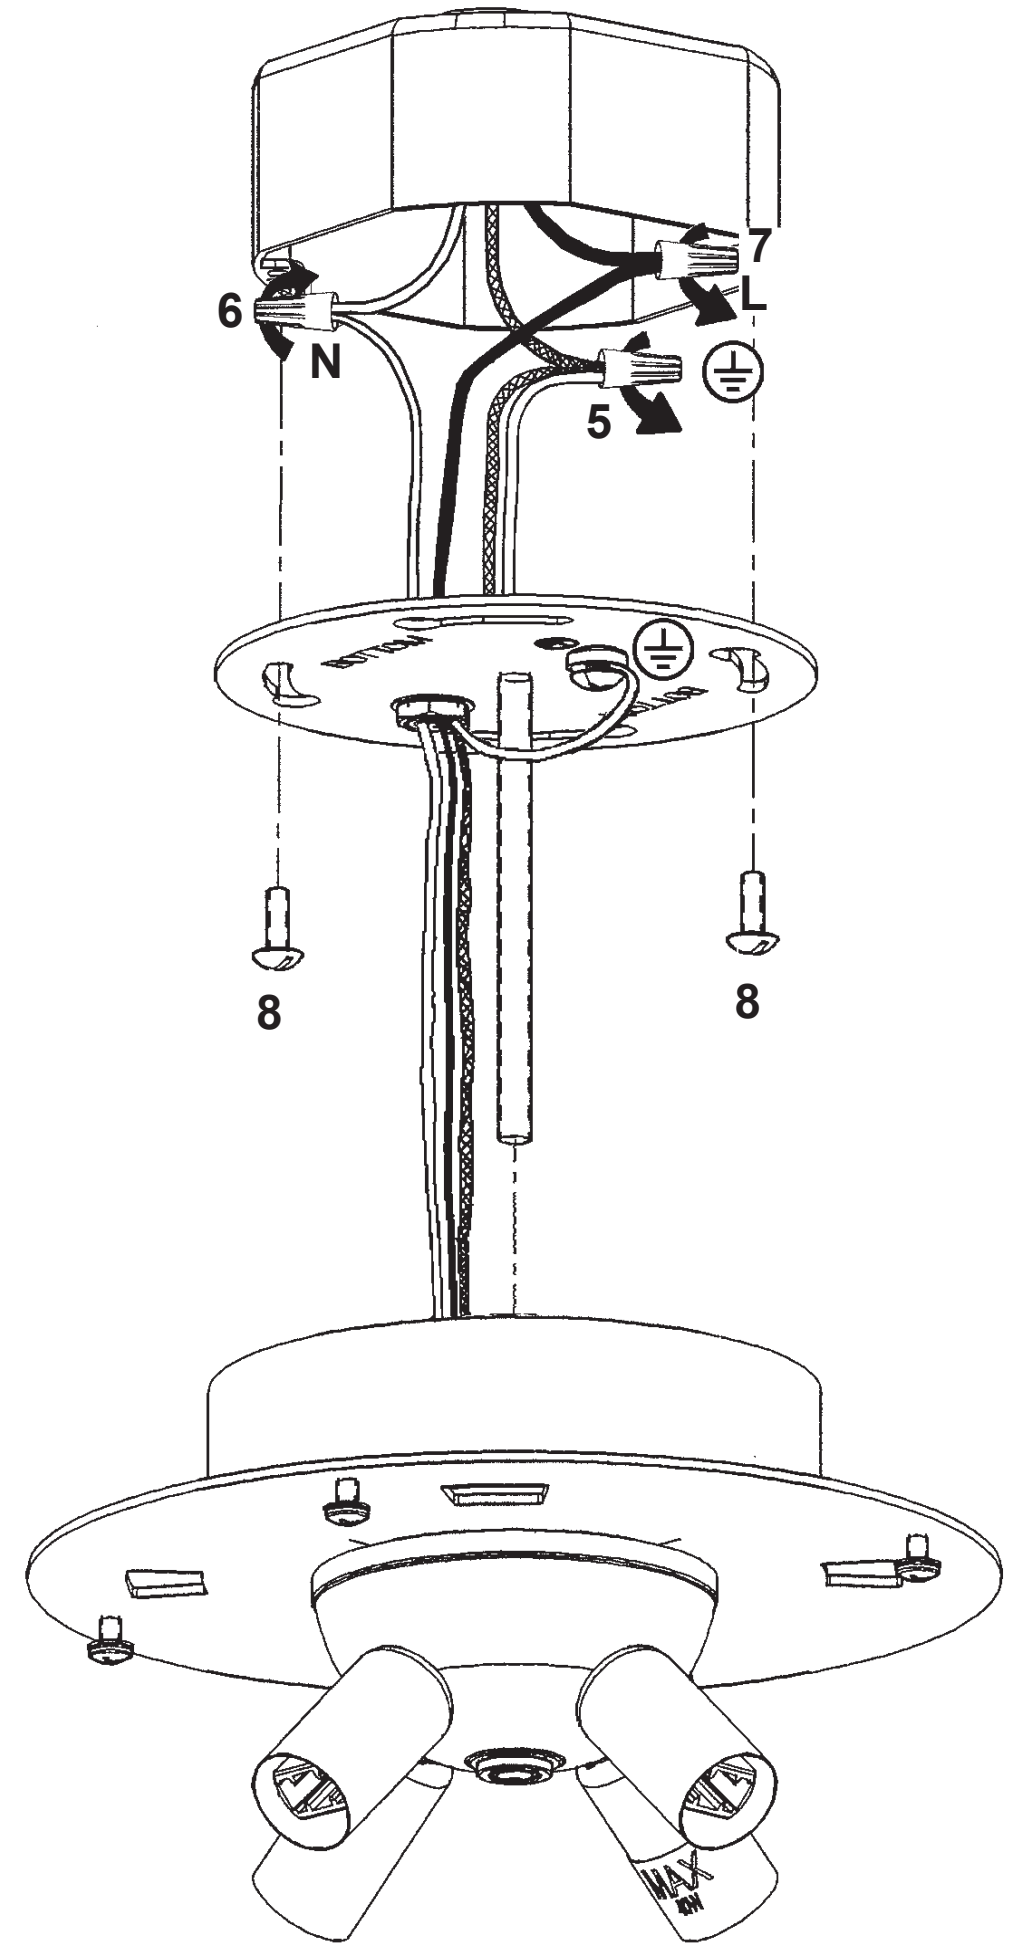

CHRYSALITA CM8419N-__ __O

4 Lights
Diameter: 18-1/2"
Height: 11"
Hanging Weight: 9lbs.

THIS DESIGN IS THE PROPRIETARY
TRADE DRESS/TRADEMARK OF
W SCHONBEK LLC.

 **SCHONBEK** | 1870

 **SCHONBEK** | 1870

								
MAX <u>40</u> W		110-120 V						

1

WARNING:

Electrical Danger **Turn Power Off**

All electrical components must be installed by a licensed electrician in accordance with the National Electric Code and the appropriate local electrical codes.

2

4 X  : G9 40W MAX 

20 X  : 11249

4 X  : 87/596/1SO

CHRYSALITA CM8419N-__ __R

4 Lights
Diameter: 18-1/2"
Height: 11"
Hanging Weight: 9lbs.

THIS DESIGN IS THE PROPRIETARY
TRADE DRESS/TRADEMARK OF
W SCHONBEK LLC.

2

4 X

: 87/597/1SR

4 X  : G9 40W MAX 

20 X  : 11249

4 X  : 87/596/1SR

16
NR18700S

CM8319007