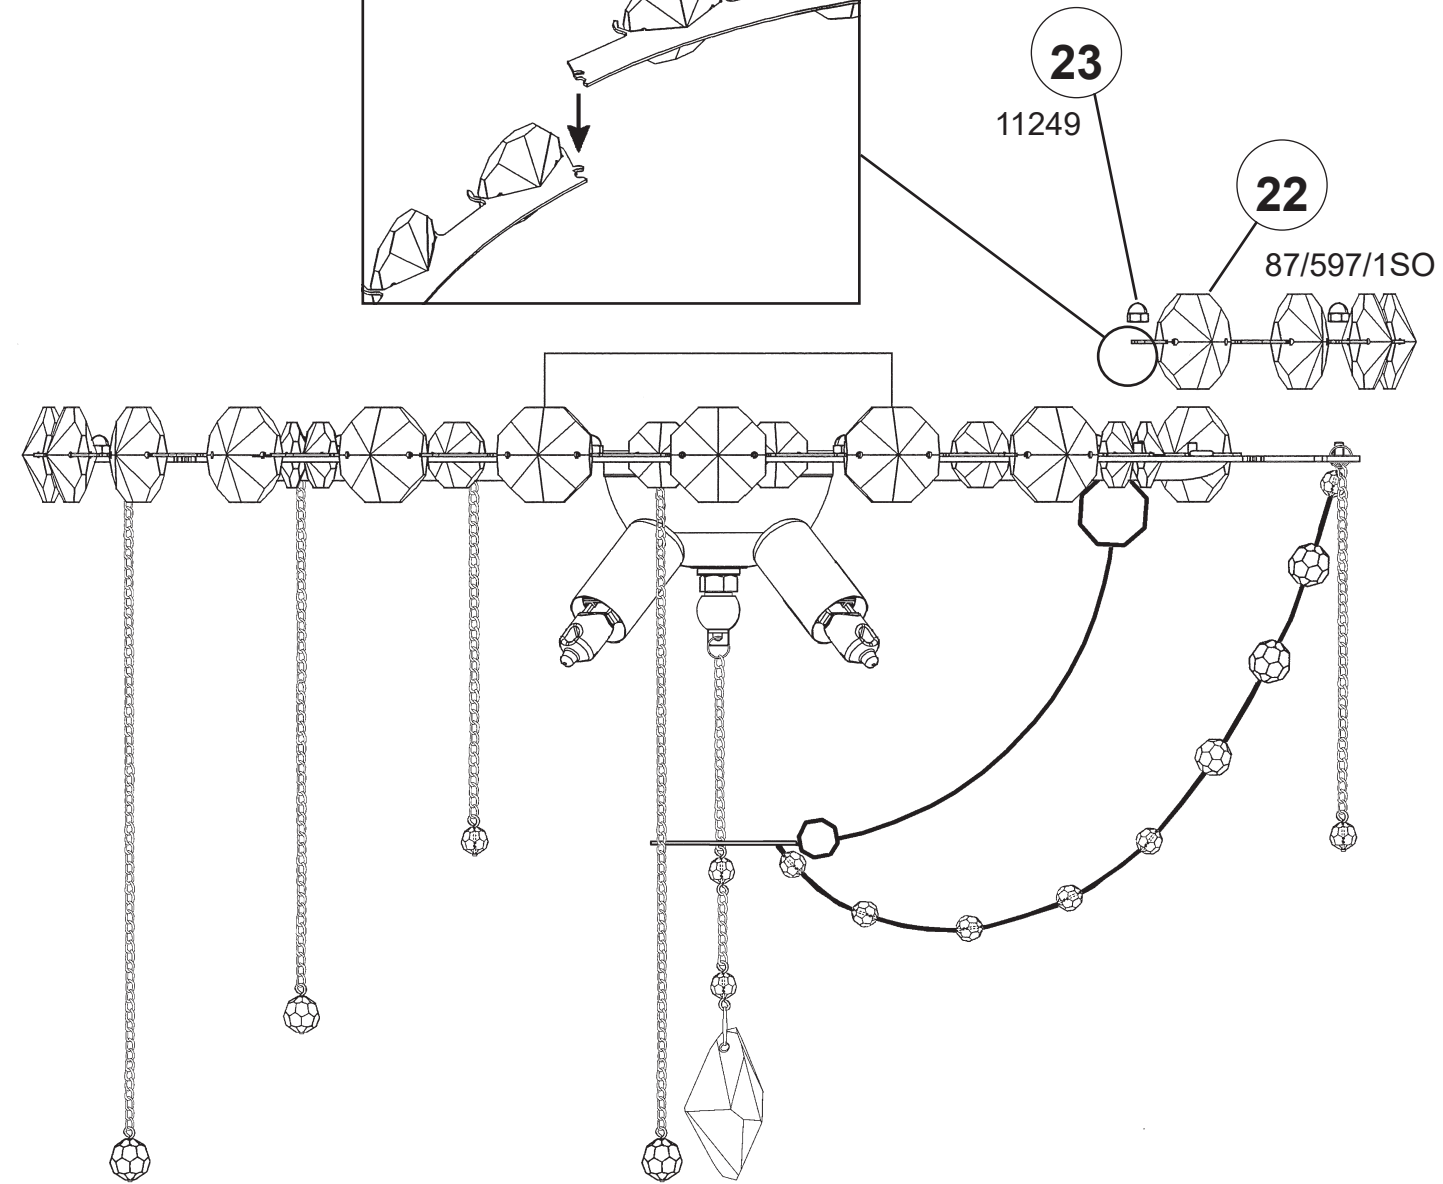

CHRYSALITA CM8419N-__ __O

4 Lights
Diameter: 18-1/2"
Height: 11"
Hanging Weight: 9lbs.

THIS DESIGN IS THE PROPRIETARY
TRADE DRESS/TRADEMARK OF
W SCHONBEK LLC.

 **SCHONBEK** | 1870

 **SCHONBEK** | 1870

								
MAX <u>40</u> W		110-120 V						

1

WARNING:

Electrical Danger **Turn Power Off**

All electrical components must be installed by a licensed electrician in accordance with the National Electric Code and the appropriate local electrical codes.

2

4 X  : G9 40W MAX 

20 X  : 11249

4 X  : 87/596/1SO

CHRYSALITA CM8419N-__ __R

4 Lights
Diameter: 18-1/2"
Height: 11"
Hanging Weight: 9lbs.

THIS DESIGN IS THE PROPRIETARY
TRADE DRESS/TRADEMARK OF
W SCHONBEK LLC.

2

4 X

: 87/597/1SR

4 X  : G9 40W MAX 

20 X  : 11249

4 X  : 87/596/1SR

16
NR18700S

CM8319007