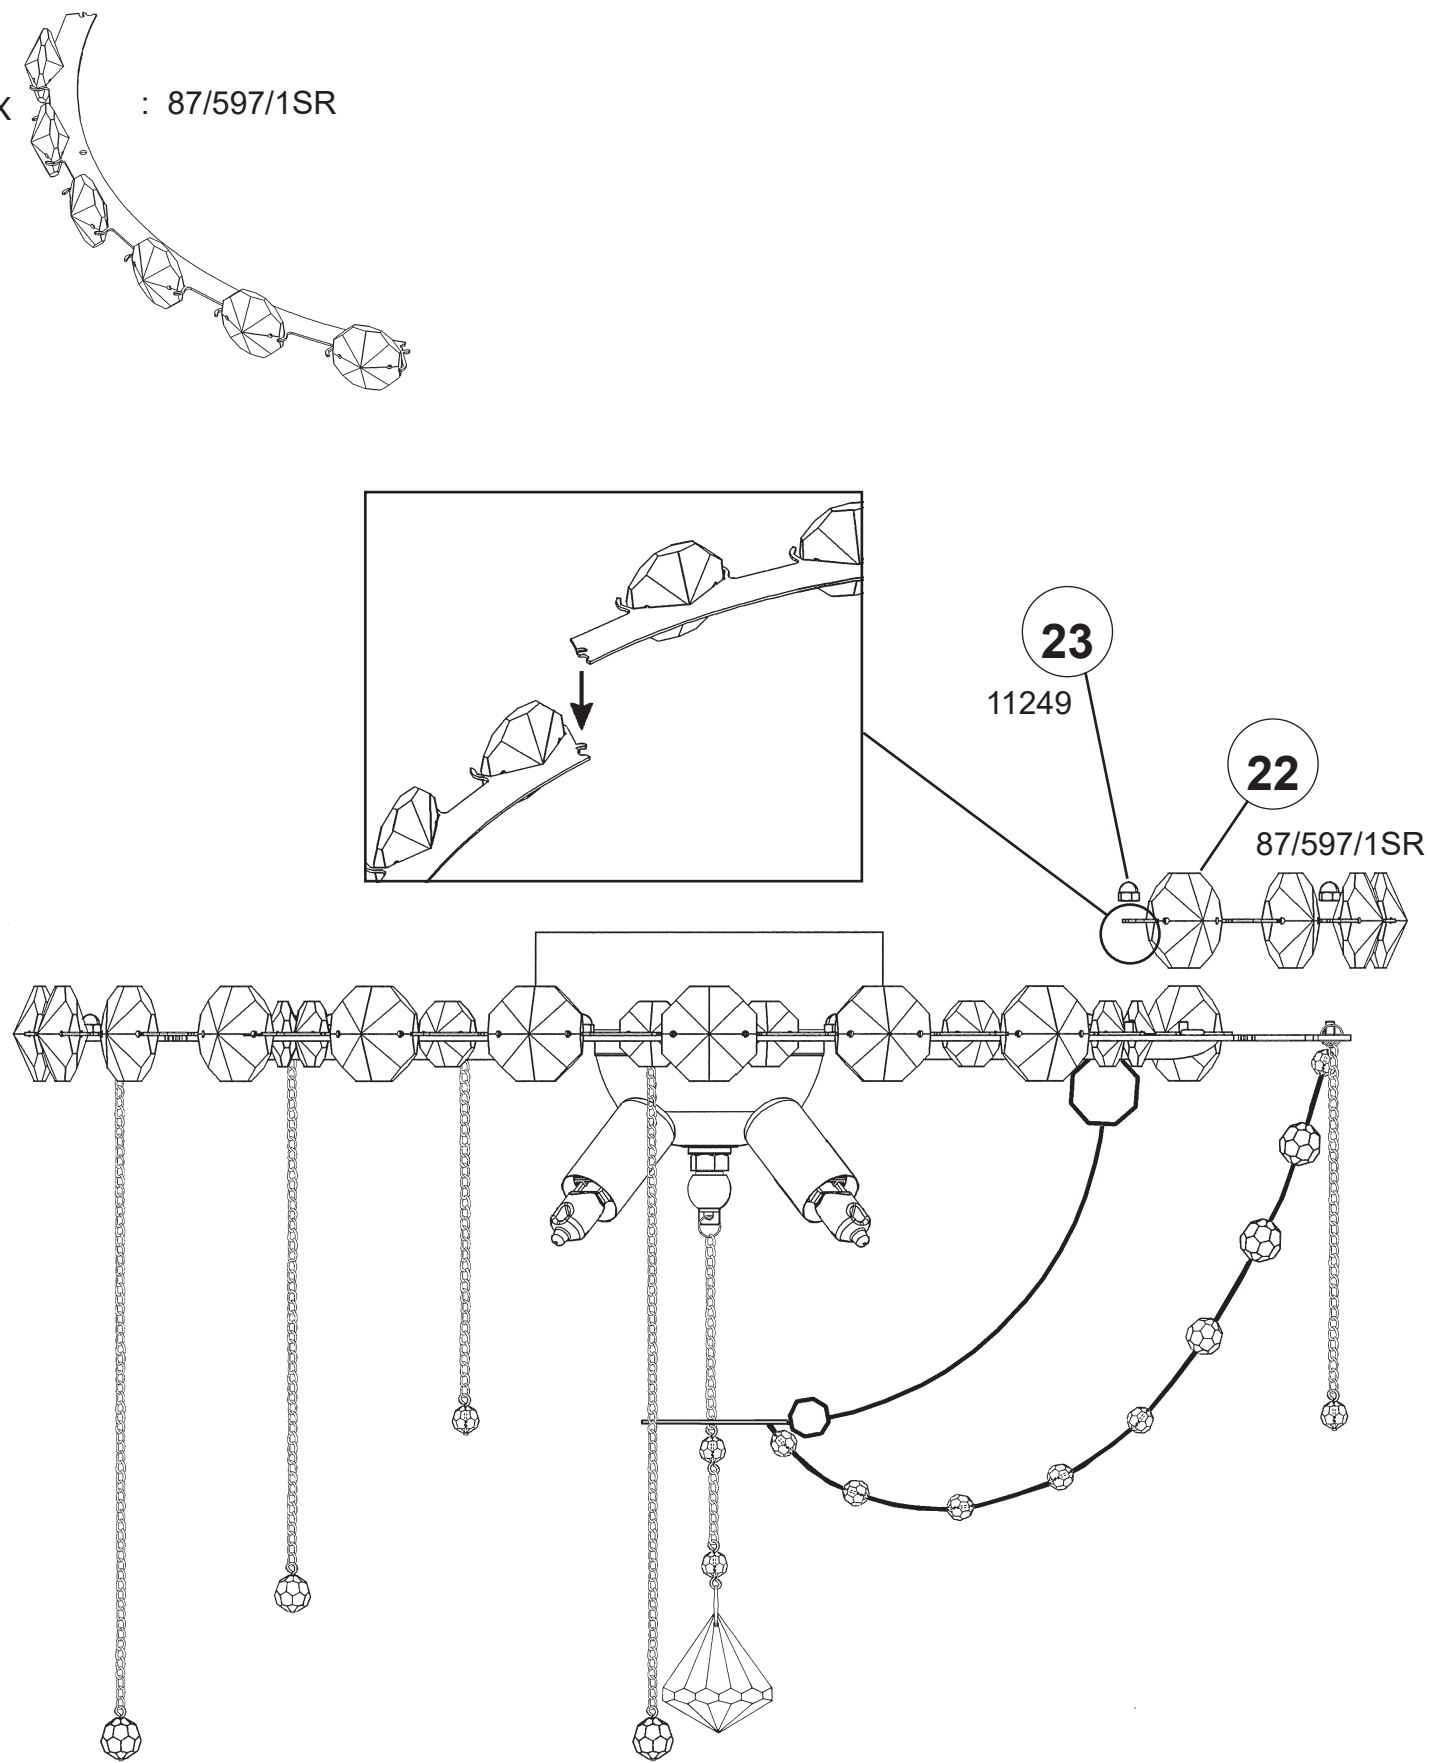

CHRYSALITA CM8419N-__ __O

4 Lights
Diameter: 18-1/2"
Height: 11"
Hanging Weight: 9lbs.

THIS DESIGN IS THE PROPRIETARY
TRADE DRESS/TRADEMARK OF
W SCHONBEK LLC.

 **SCHONBEK** | 1870

 **SCHONBEK** | 1870

								
MAX <u>40</u> W		110-120 V						

2

4 X  : G9 40W MAX 

20 X  : 11249

4 X  : 87/596/1SO

CHRYSALITA CM8419N-__ __R

4 Lights
Diameter: 18-1/2"
Height: 11"
Hanging Weight: 9lbs.

THIS DESIGN IS THE PROPRIETARY
TRADE DRESS/TRADEMARK OF
W SCHONBEK LLC.

 **SCHONBEK** | 1870

 **SCHONBEK** | 1870

								
MAX 40 W		110-120 V						

1

WARNING:

Electrical Danger **Turn Power Off**

All electrical components must be installed by a licensed electrician in accordance with the National Electric Code and the appropriate local electrical codes.

2

4 X

: 87/597/1SR

4 X  : G9 40W MAX 

20 X  : 11249

4 X  : 87/596/1SR

16
NR18700S

CM8319007