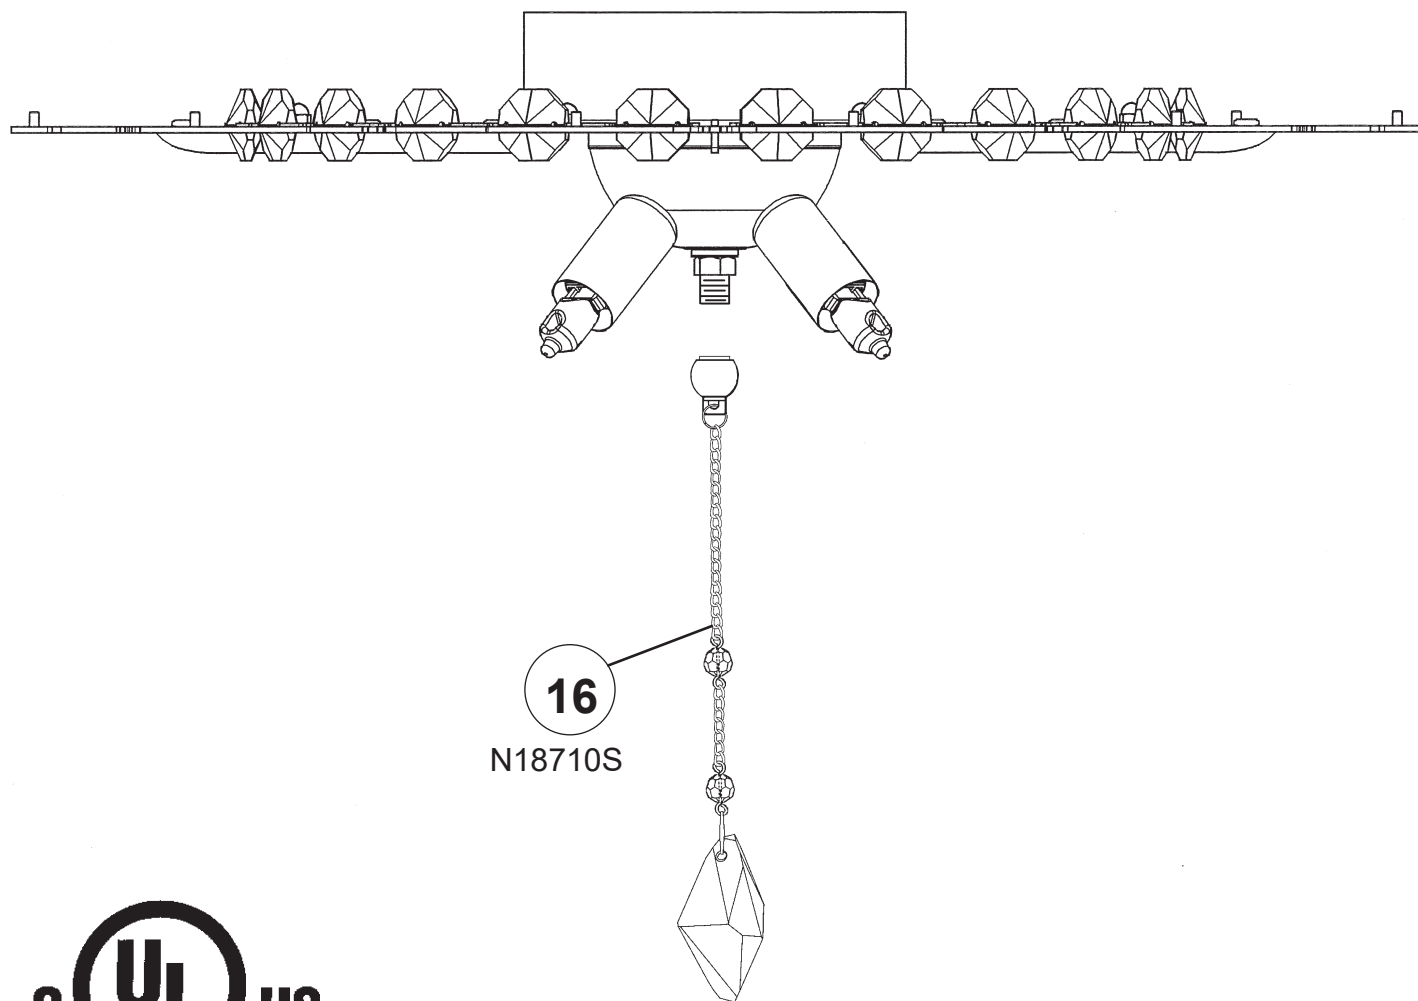

CHRYSALITA CM8419N-__ __O

4 Lights
Diameter: 18-1/2"
Height: 11"
Hanging Weight: 9lbs.

THIS DESIGN IS THE PROPRIETARY
TRADE DRESS/TRADEMARK OF
W SCHONBEK LLC.

 **SCHONBEK** | 1870

 **SCHONBEK** | 1870

								
MAX <u>40</u> W		110-120 V						

2

4 X  : G9 40W MAX 

20 X  : 11249

4 X  : 87/596/1SO

CHRYSALITA CM8419N-__ __R

4 Lights
Diameter: 18-1/2"
Height: 11"
Hanging Weight: 9lbs.

THIS DESIGN IS THE PROPRIETARY
TRADE DRESS/TRADEMARK OF
W SCHONBEK LLC.

2

4 X

: 87/597/1SR

4 X  : G9 40W MAX 

20 X  : 11249

4 X  : 87/596/1SR

16
NR18700S

CM8319007