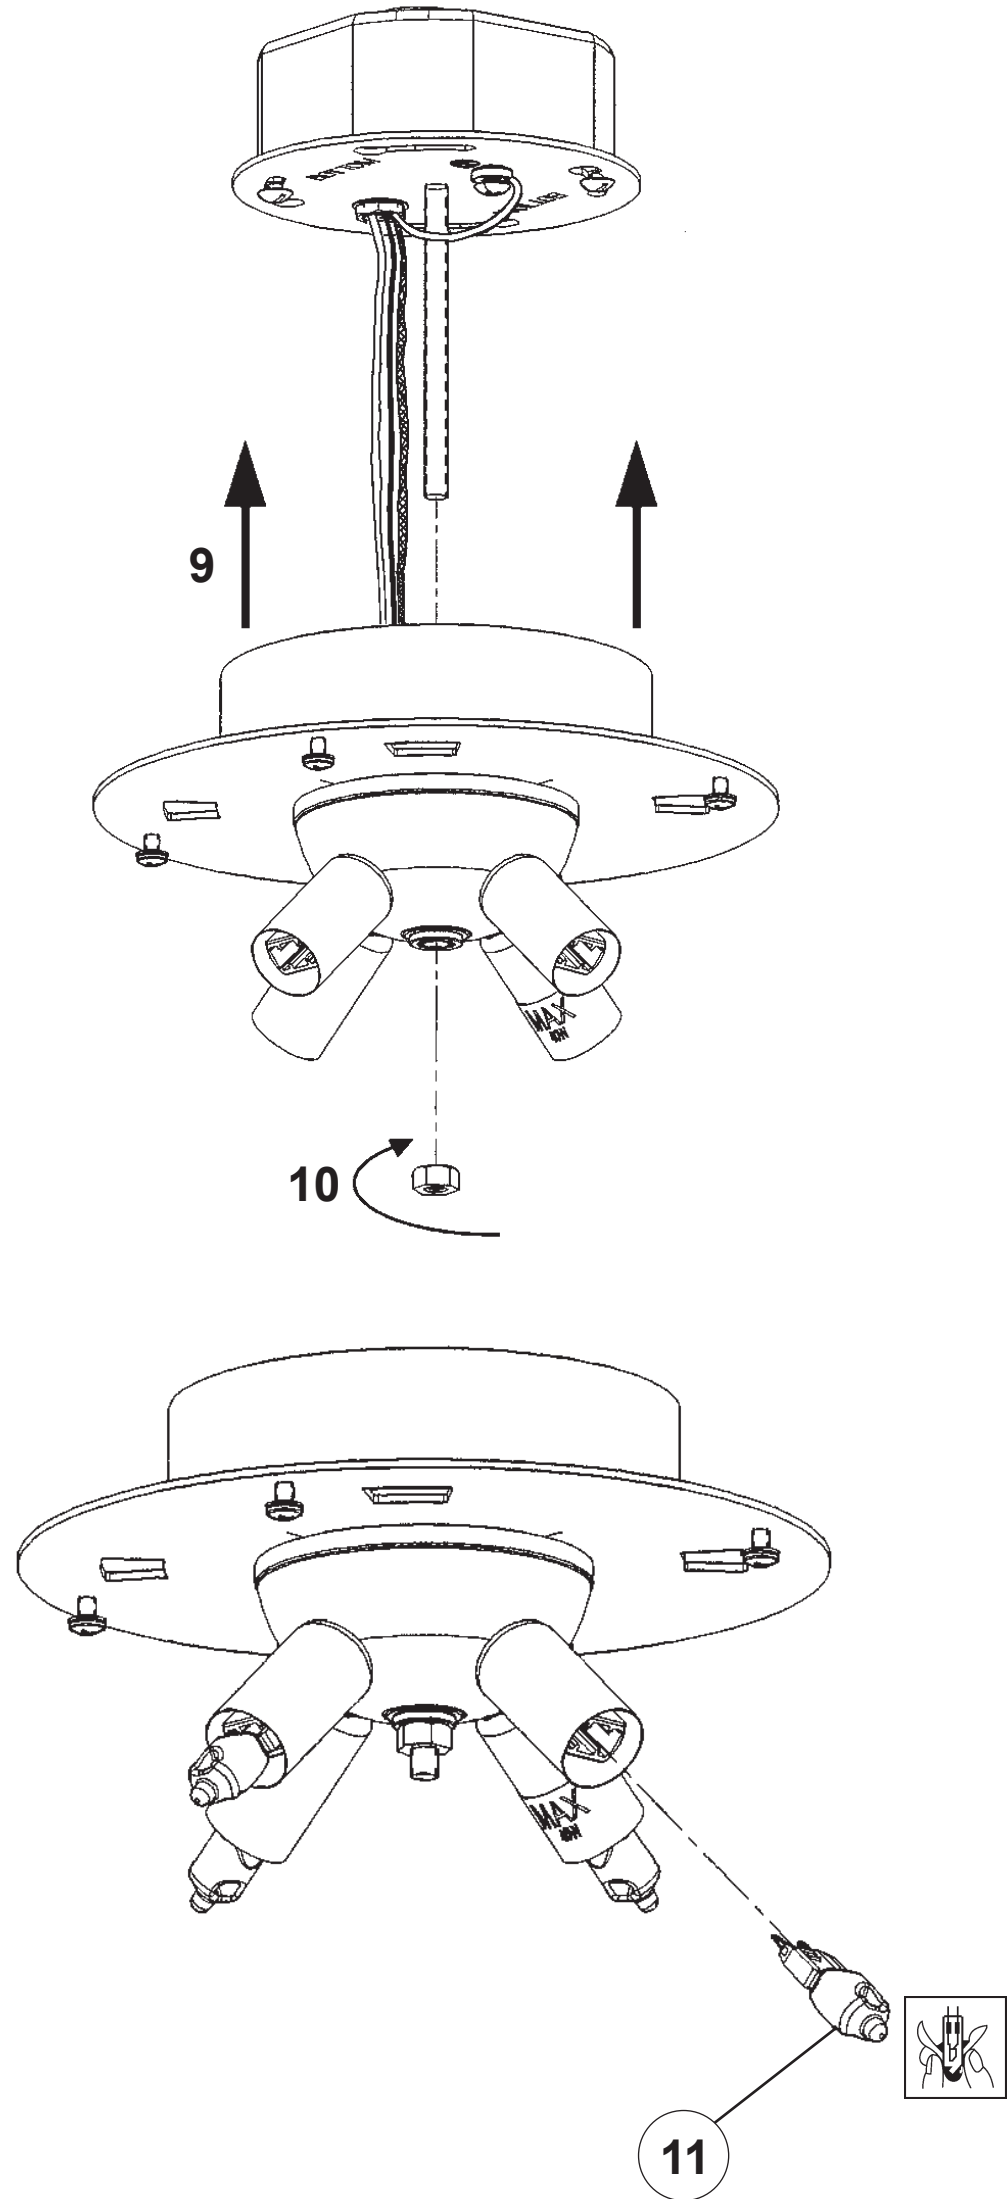

CHRYSALITA CM8419N-__ __O

4 Lights
Diameter: 18-1/2"
Height: 11"
Hanging Weight: 9lbs.

THIS DESIGN IS THE PROPRIETARY
TRADE DRESS/TRADEMARK OF
W SCHONBEK LLC.

 **SCHONBEK** | 1870

 **SCHONBEK** | 1870

								
MAX <u>40</u> W		110-120 V						

2

4 X  : G9 40W MAX 

20 X  : 11249

4 X  : 87/596/1SO

CHRYSALITA CM8419N-__ __R

4 Lights
Diameter: 18-1/2"
Height: 11"
Hanging Weight: 9lbs.

THIS DESIGN IS THE PROPRIETARY
TRADE DRESS/TRADEMARK OF
W SCHONBEK LLC.

2

4 X

: 87/597/1SR

4 X  : G9 40W MAX 

20 X  : 11249

4 X  : 87/596/1SR

16
NR18700S

CM8319007