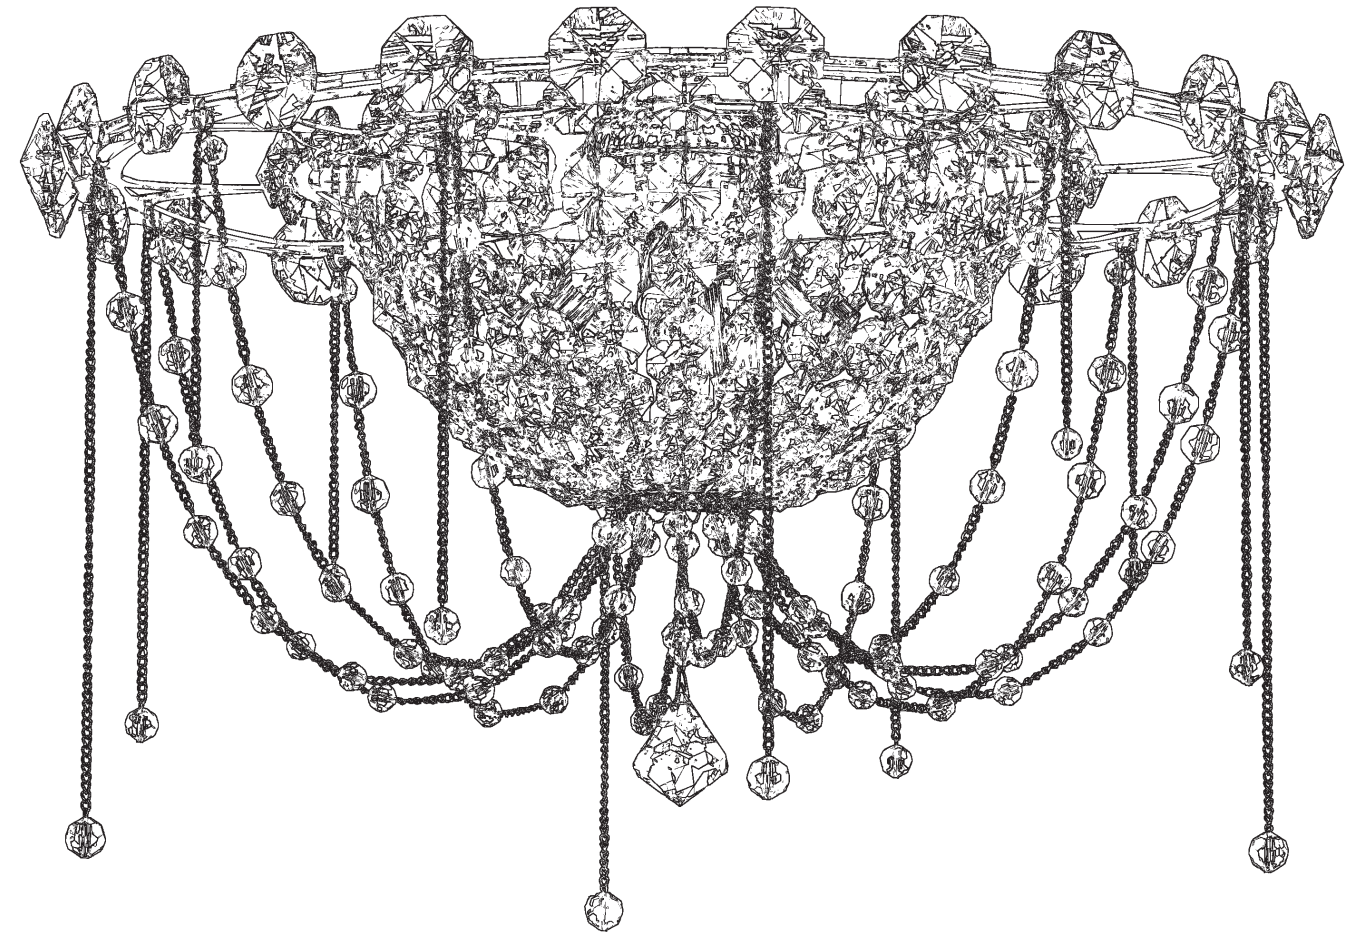

CHRYSALITA CM8419N-__ __O

4 Lights
Diameter: 18-1/2"
Height: 11"
Hanging Weight: 9lbs.

THIS DESIGN IS THE PROPRIETARY
TRADE DRESS/TRADEMARK OF
W SCHONBEK LLC.

 **SCHONBEK** | 1870

 **SCHONBEK** | 1870

								
MAX <u>40</u> W		110-120 V						

2

4 X  : G9 40W MAX 

20 X  : 11249

4 X  : 87/596/1SO

CHRYSALITA CM8419N-__ __R

4 Lights
Diameter: 18-1/2"
Height: 11"
Hanging Weight: 9lbs.

THIS DESIGN IS THE PROPRIETARY
TRADE DRESS/TRADEMARK OF
W SCHONBEK LLC.