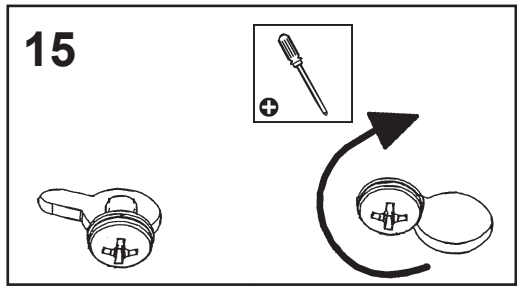

CHRYSALITA CM8419N-__ __O

4 Lights
Diameter: 18-1/2"
Height: 11"
Hanging Weight: 9lbs.

THIS DESIGN IS THE PROPRIETARY
TRADE DRESS/TRADEMARK OF
W SCHONBEK LLC.

 **SCHONBEK** | 1870

 **SCHONBEK** | 1870

								
MAX <u>40</u> W		110-120 V						

1

WARNING:

Electrical Danger **Turn Power Off**

All electrical components must be installed by a licensed electrician in accordance with the National Electric Code and the appropriate local electrical codes.

2

4 X  : G9 40W MAX 

20 X  : 11249

4 X  : 87/596/1SO

CHRYSALITA CM8419N-__ __R

4 Lights
Diameter: 18-1/2"
Height: 11"
Hanging Weight: 9lbs.

THIS DESIGN IS THE PROPRIETARY
TRADE DRESS/TRADEMARK OF
W SCHONBEK LLC.

 **SCHONBEK** | 1870

 **SCHONBEK** | 1870

								
MAX 40 W		110-120 V						

1

WARNING:

Electrical Danger **Turn Power Off**

All electrical components must be installed by a licensed electrician in accordance with the National Electric Code and the appropriate local electrical codes.