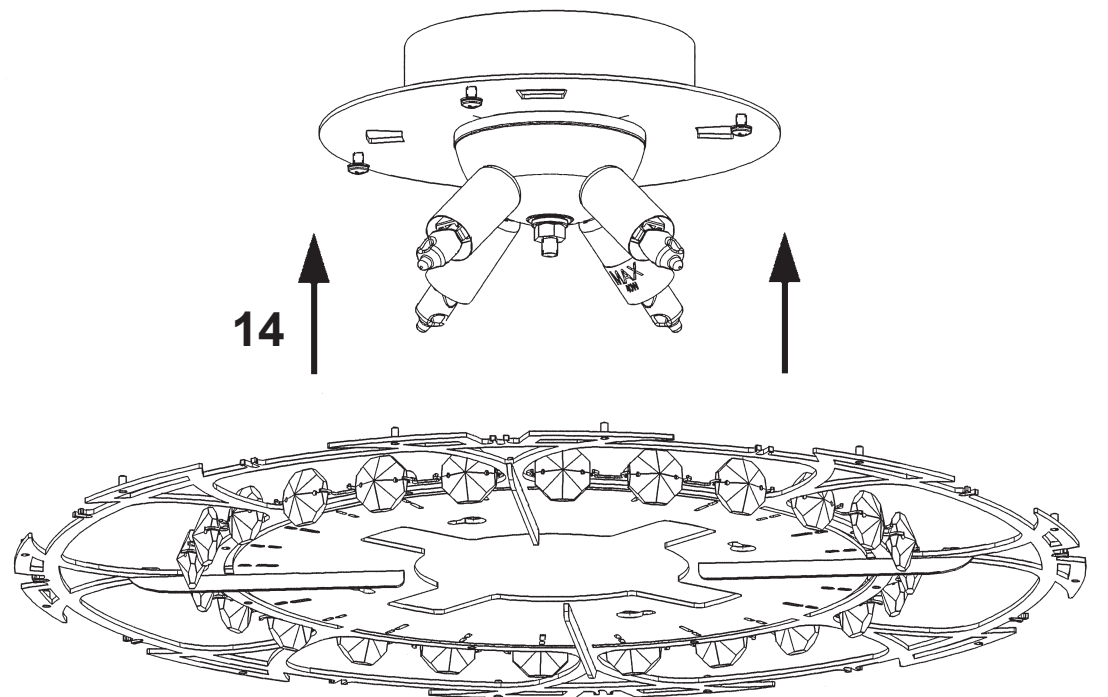

CHRYSALITA CM8419N-__ __O

4 Lights
Diameter: 18-1/2"
Height: 11"
Hanging Weight: 9lbs.

THIS DESIGN IS THE PROPRIETARY
TRADE DRESS/TRADEMARK OF
W SCHONBEK LLC.

 **SCHONBEK** | 1870

 **SCHONBEK** | 1870

								
MAX <u>40</u> W		110-120 V						

2

4 X  : G9 40W MAX 

20 X  : 11249

4 X  : 87/596/1SO

CHRYSALITA CM8419N-__ __R

4 Lights
Diameter: 18-1/2"
Height: 11"
Hanging Weight: 9lbs.

THIS DESIGN IS THE PROPRIETARY
TRADE DRESS/TRADEMARK OF
W SCHONBEK LLC.

2

4 X

: 87/597/1SR

4 X  : G9 40W MAX 

20 X  : 11249

4 X  : 87/596/1SR

16
NR18700S

CM8319007