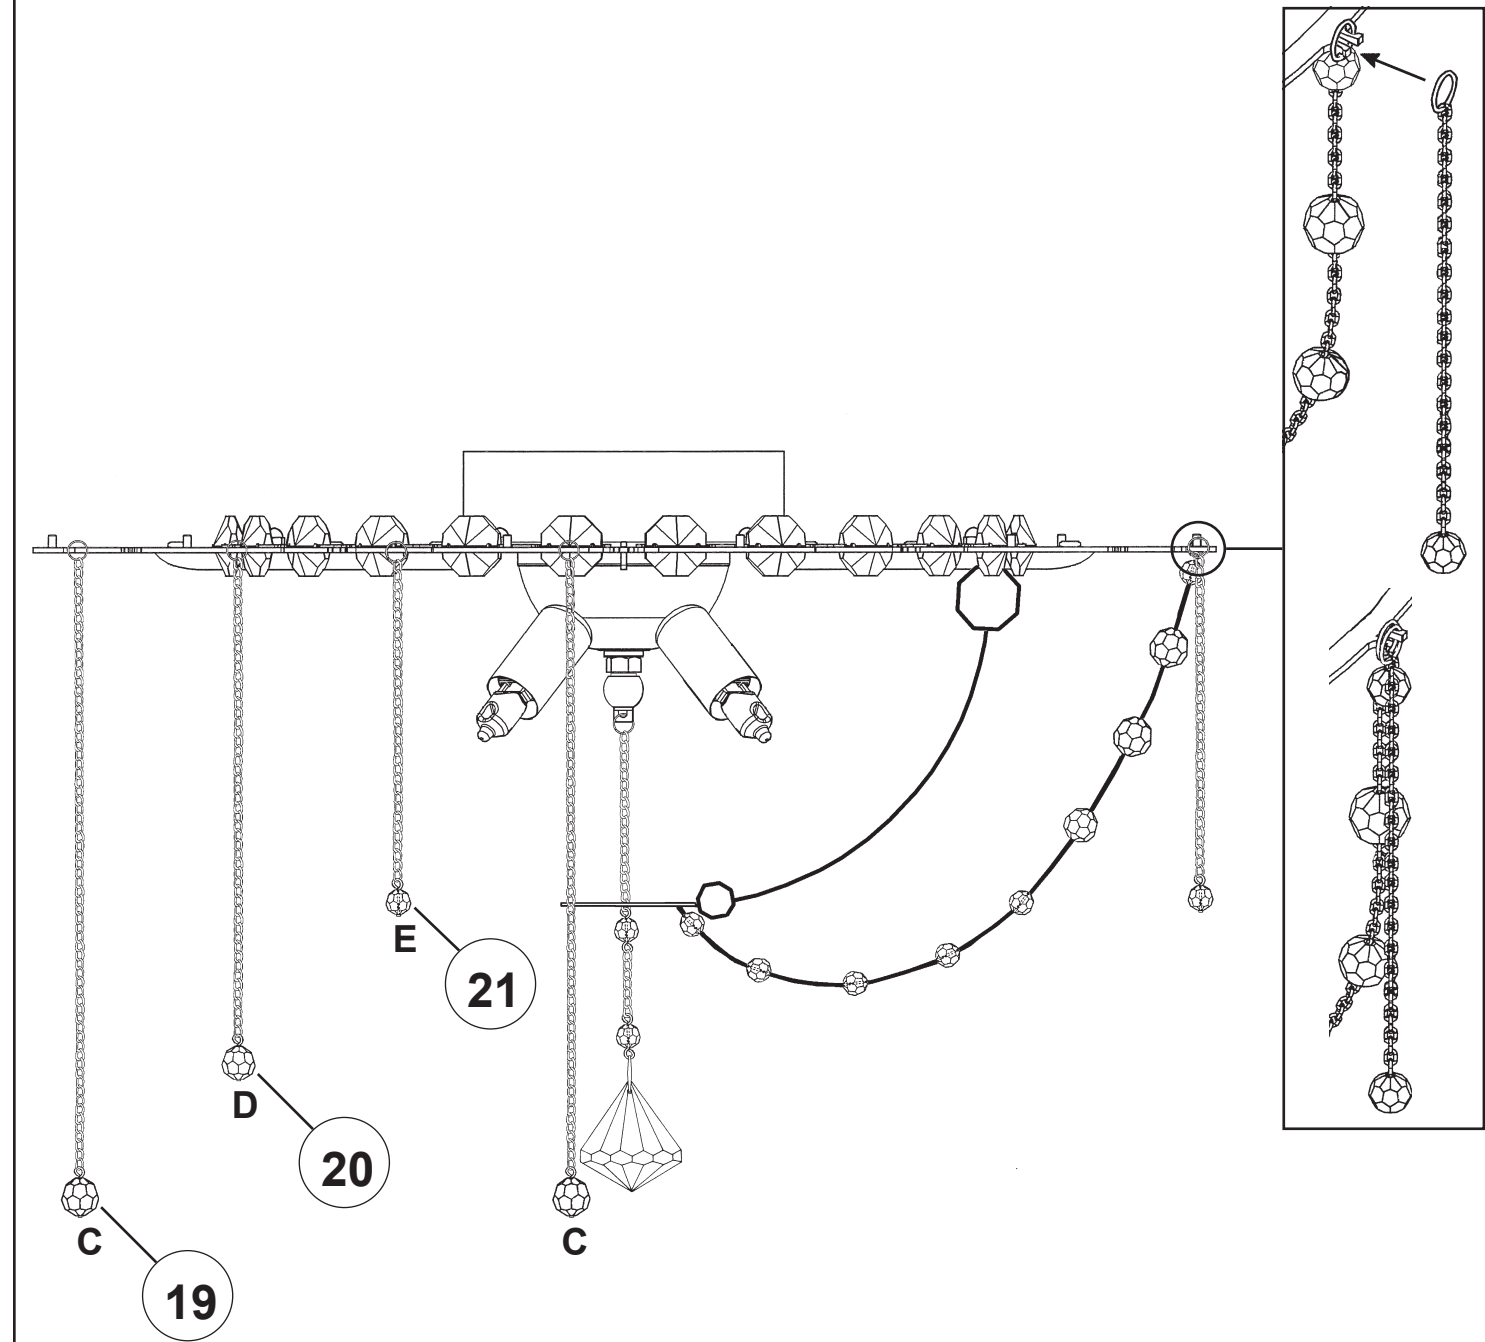

CHRYSALITA CM8419N-__ __O

4 Lights
Diameter: 18-1/2"
Height: 11"
Hanging Weight: 9lbs.

THIS DESIGN IS THE PROPRIETARY
TRADE DRESS/TRADEMARK OF
W SCHONBEK LLC.

 **SCHONBEK** | 1870

 **SCHONBEK** | 1870

								
MAX <u>40</u> W		110-120 V						

2

4 X  : G9 40W MAX 

20 X  : 11249

4 X  : 87/596/1SO

CHRYSALITA CM8419N-__ __R

4 Lights
Diameter: 18-1/2"
Height: 11"
Hanging Weight: 9lbs.

THIS DESIGN IS THE PROPRIETARY
TRADE DRESS/TRADEMARK OF
W SCHONBEK LLC.

2

4 X

: 87/597/1SR

4 X  : G9 40W MAX 

20 X  : 11249

4 X  : 87/596/1SR

16
NR18700S

CM8319007