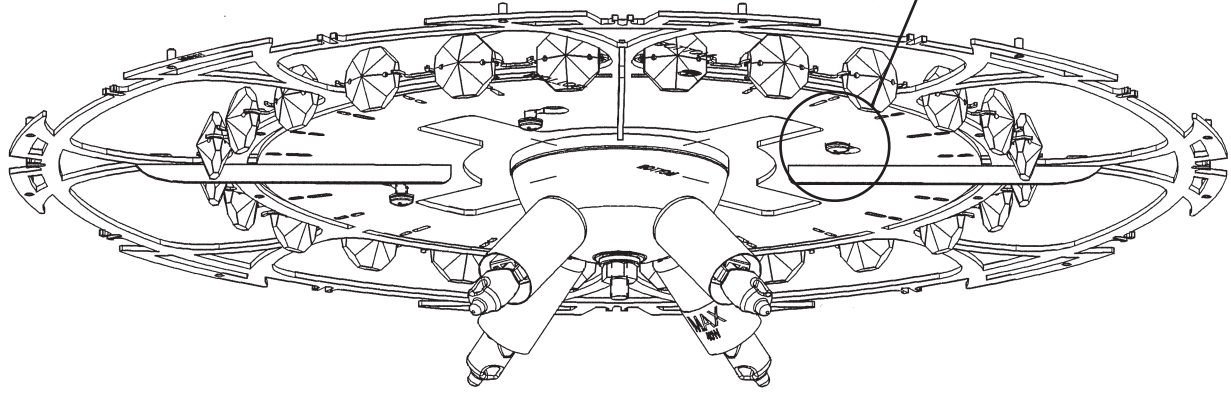

CHRYSALITA CM8419N-__ __O

4 Lights
Diameter: 18-1/2"
Height: 11"
Hanging Weight: 9lbs.

THIS DESIGN IS THE PROPRIETARY
TRADE DRESS/TRADEMARK OF
W SCHONBEK LLC.

 **SCHONBEK** | 1870

 **SCHONBEK** | 1870

								
MAX <u>40</u> W		110-120 V						

2

4 X  : G9 40W MAX 

20 X  : 11249

4 X  : 87/596/1SO

CHRYSALITA CM8419N-__ __R

4 Lights
Diameter: 18-1/2"
Height: 11"
Hanging Weight: 9lbs.

THIS DESIGN IS THE PROPRIETARY
TRADE DRESS/TRADEMARK OF
W SCHONBEK LLC.

2

4 X

: 87/597/1SR

4 X  : G9 40W MAX 

20 X  : 11249

4 X  : 87/596/1SR

16
NR18700S

CM8319007