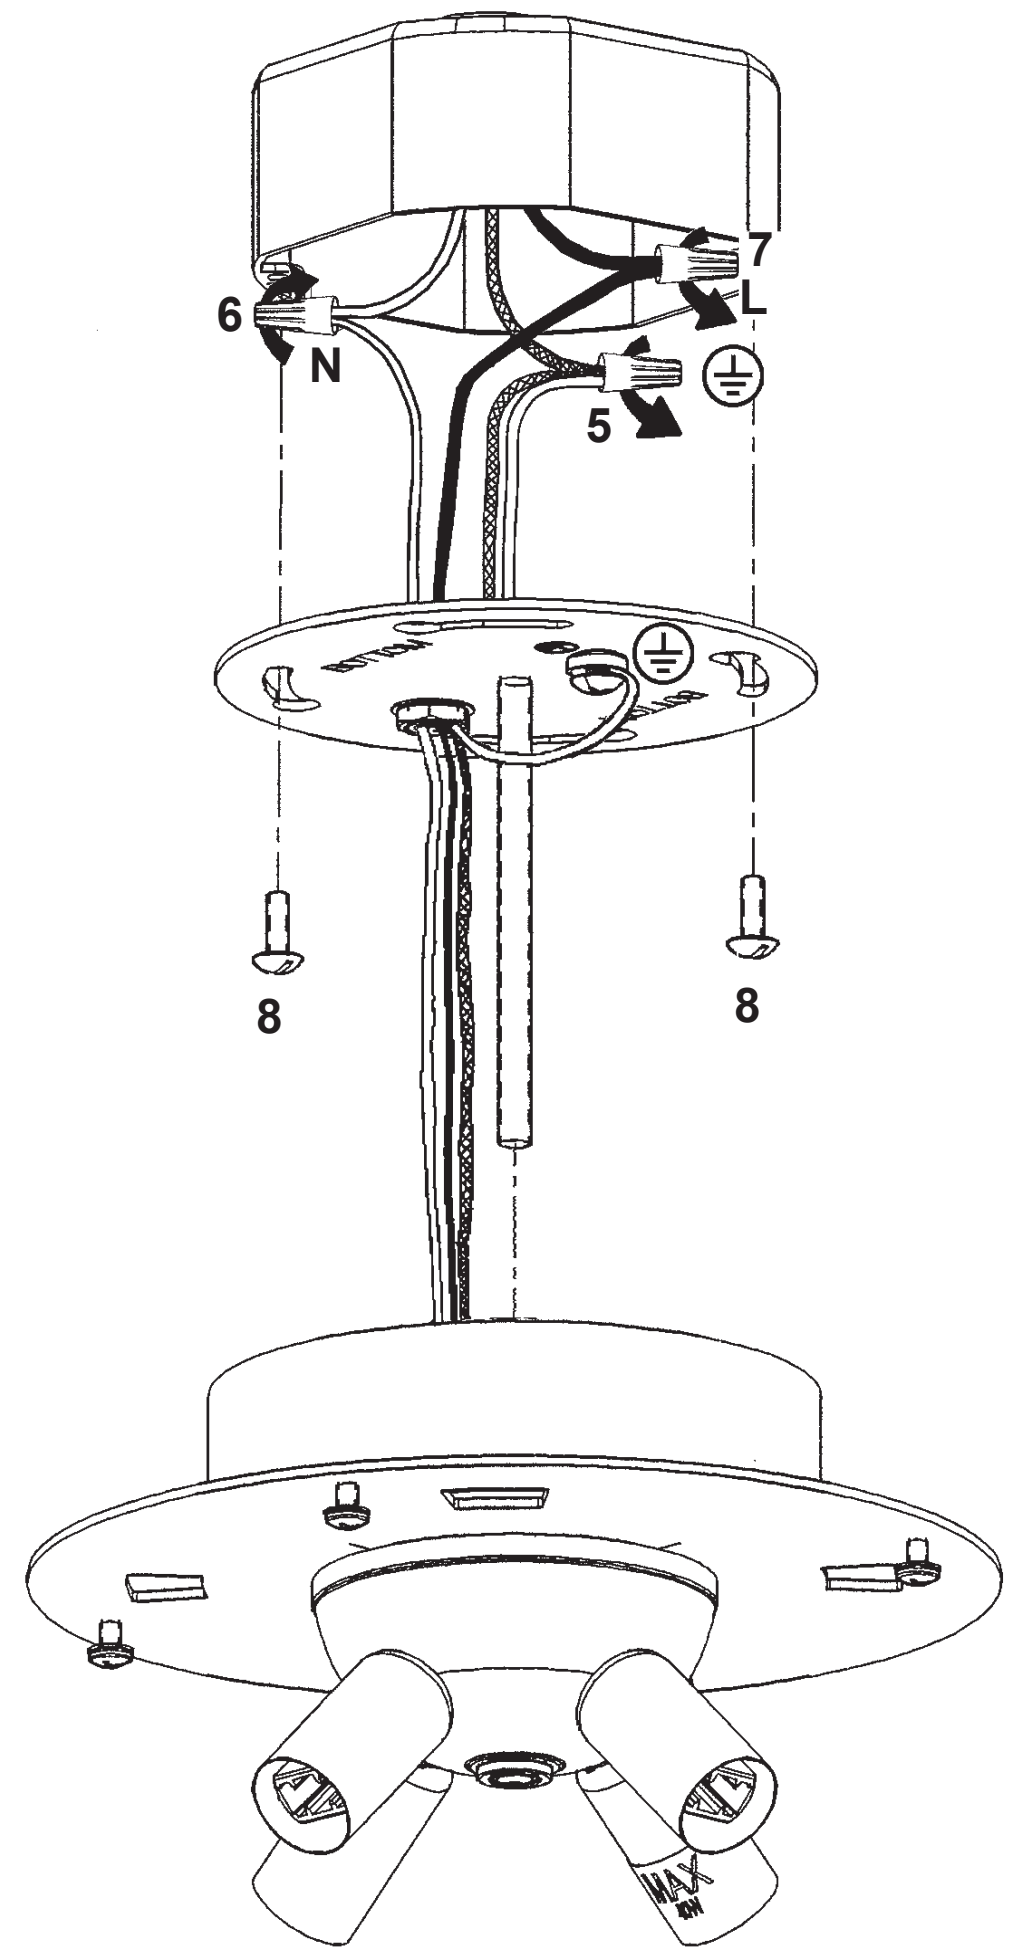

CHRYSALITA CM8419N-__ __O

4 Lights
Diameter: 18-1/2"
Height: 11"
Hanging Weight: 9lbs.

THIS DESIGN IS THE PROPRIETARY
TRADE DRESS/TRADEMARK OF
W SCHONBEK LLC.

 **SCHONBEK** | 1870

 **SCHONBEK** | 1870

								
MAX <u>40</u> W		110-120 V						

2

4 X  : G9 40W MAX 

20 X  : 11249

4 X  : 87/596/1SO

CHRYSALITA CM8419N-__ __R

4 Lights
Diameter: 18-1/2"
Height: 11"
Hanging Weight: 9lbs.

THIS DESIGN IS THE PROPRIETARY
TRADE DRESS/TRADEMARK OF
W SCHONBEK LLC.

 **SCHONBEK** | 1870

 **SCHONBEK** | 1870

								
MAX 40 W		110-120 V						

1

WARNING:

Electrical Danger **Turn Power Off**

All electrical components must be installed by a licensed electrician in accordance with the National Electric Code and the appropriate local electrical codes.

2

4 X

: 87/597/1SR

4 X  : G9 40W MAX 

20 X  : 11249

4 X  : 87/596/1SR

16
NR18700S

CM8319007