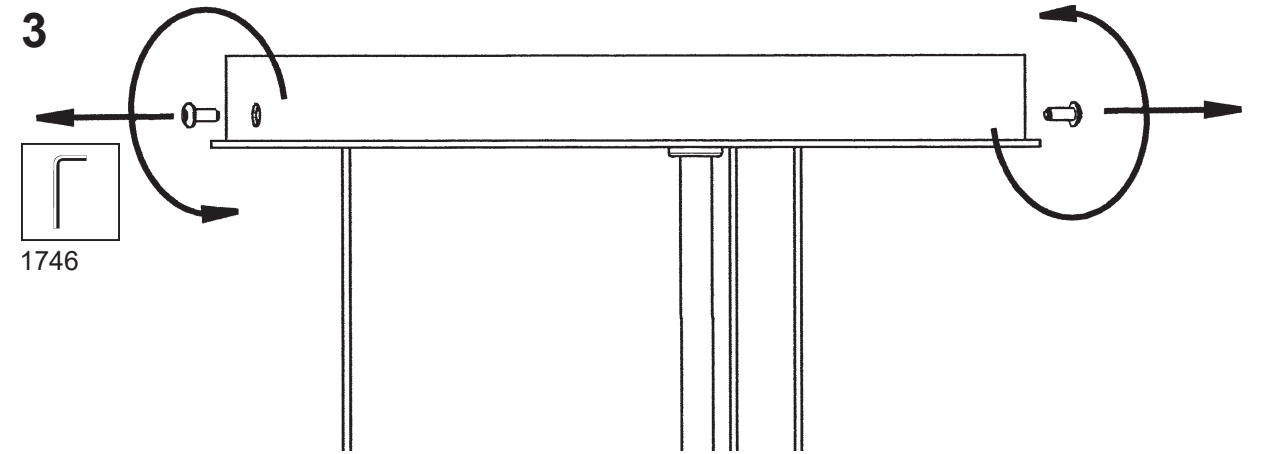

 **SCHONBEK** | 1870

CHANTANT
CH1813N- __ __ O

THIS DESIGN IS THE PROPRIETARY
TRADE DRESS/TRADEMARK OF
W SCHONBEK LLC.

5 Lights
Diameter: 21"
Height: 70-1/4"
Hanging Weight: 45-1/2lbs.

 **SCHONBEK** | 1870

| | | | | | | | | |
|---|---|---|----------|---|---|---|---|---|
|  |  |  | S |  |  |  |  |  |
| MAX 50 W | 110-120 V |  | | | | | | |

1 X  : 1746

1746

3

4

5 X  : GU10 50W MAX 

11

12

 **SCHONBEK** | 1870

CHANTANT
CH1813N- __ __ R

THIS DESIGN IS THE PROPRIETARY
TRADE DRESS/TRADEMARK OF
W SCHONBEK LLC.

5 Lights
Diameter: 21"
Height: 70-1/4"
Hanging Weight: 45-1/2lbs.

 **SCHONBEK** | 1870