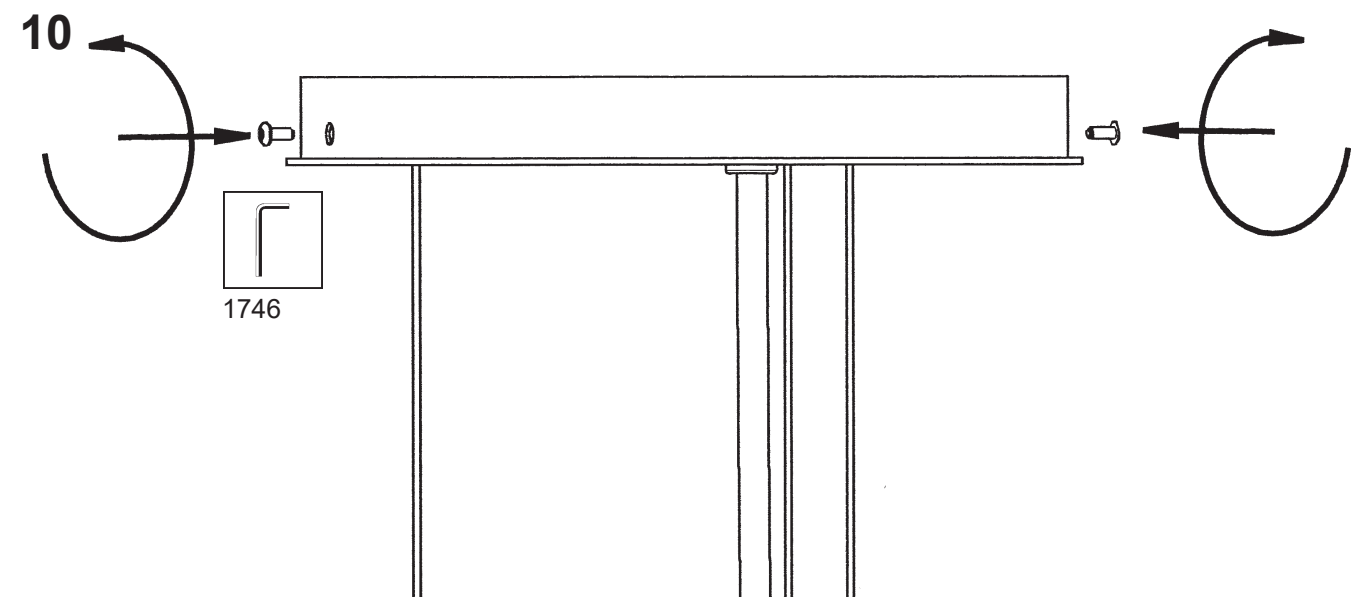

 **SCHONBEK** | 1870

CHANTANT
CH1813N- __ __ O

THIS DESIGN IS THE PROPRIETARY
TRADE DRESS/TRADEMARK OF
W SCHONBEK LLC.

5 Lights
Diameter: 21"
Height: 70-1/4"
Hanging Weight: 45-1/2lbs.

 **SCHONBEK** | 1870

| | | | | | | | | |
|---|---|---|----------|---|---|---|---|---|
|  |  |  | S |  |  |  |  |  |
| MAX 50 W | 110-120 V |  | | | | | | |

1 X  : 1746

1746

3

4

5 X  : GU10 50W MAX 

11

12

 **SCHONBEK** | 1870

CHANTANT
CH1813N- __ __ R

THIS DESIGN IS THE PROPRIETARY
TRADE DRESS/TRADEMARK OF
W SCHONBEK LLC.

5 Lights
Diameter: 21"
Height: 70-1/4"
Hanging Weight: 45-1/2lbs.

 **SCHONBEK** | 1870