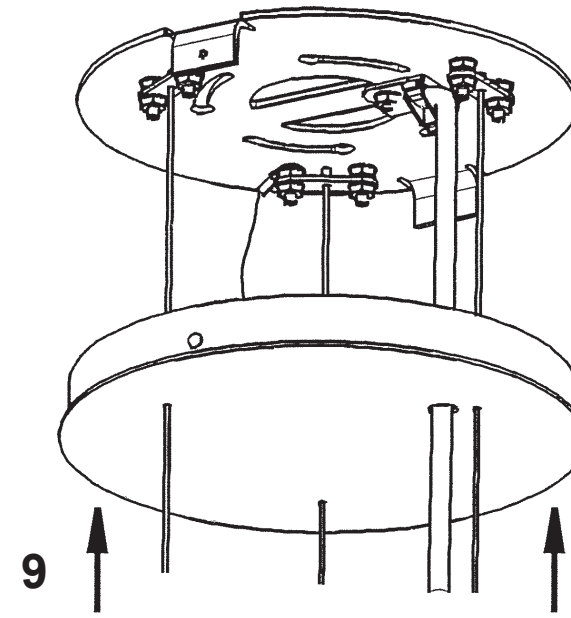

 **SCHONBEK** | 1870

CHANTANT
CH1813N- __ __ O

THIS DESIGN IS THE PROPRIETARY
TRADE DRESS/TRADEMARK OF
W SCHONBEK LLC.

5 Lights
Diameter: 21"
Height: 70-1/4"
Hanging Weight: 45-1/2lbs.

 **SCHONBEK** | 1870

 **SCHONBEK** | 1870

CHANTANT
CH1813N- __ __ R

THIS DESIGN IS THE PROPRIETARY
TRADE DRESS/TRADEMARK OF
W SCHONBEK LLC.

5 Lights
Diameter: 21"
Height: 70-1/4"
Hanging Weight: 45-1/2lbs.

 **SCHONBEK** | 1870

| | | | | | | | | |
|---|---|---|----------|---|---|---|---|---|
|  |  |  | S |  |  |  |  |  |
| MAX 50 W | 110-120 V |  | | | | | | |

1 X  : 1746

1746

5 X  : GU10 50W MAX 

- 13** A1 - A7
- 14** B1 - B10
- 15** C1 - C5
- 16** D1 - D18
- 17** E1 - E22
- 18** F1 - F24
- 19** G1 - G32