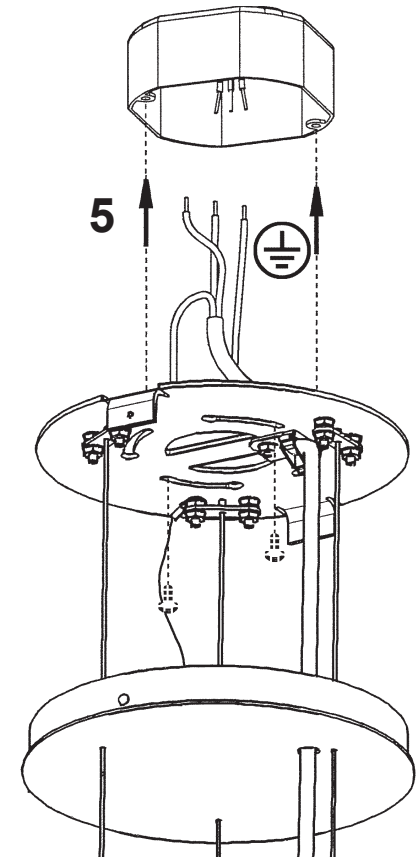

 **SCHONBEK** | 1870

CHANTANT
CH1813N- __ __ O

THIS DESIGN IS THE PROPRIETARY
TRADE DRESS/TRADEMARK OF
W SCHONBEK LLC.

5 Lights
Diameter: 21"
Height: 70-1/4"
Hanging Weight: 45-1/2lbs.

 **SCHONBEK** | 1870

 **SCHONBEK** | 1870

CHANTANT
CH1813N- __ __ R

THIS DESIGN IS THE PROPRIETARY
TRADE DRESS/TRADEMARK OF
W SCHONBEK LLC.

5 Lights
Diameter: 21"
Height: 70-1/4"
Hanging Weight: 45-1/2lbs.

 **SCHONBEK** | 1870

| | | | | | | | | |
|---|---|---|----------|---|---|---|---|---|
|  |  |  | S |  |  |  |  |  |
| MAX 50 W | 110-120 V |  | | | | | | |

1 X  : 1746

1746

5 X  : GU10 50W MAX 

- 13** A1 - A7
- 14** B1 - B10
- 15** C1 - C5
- 16** D1 - D18
- 17** E1 - E22
- 18** F1 - F24
- 19** G1 - G32