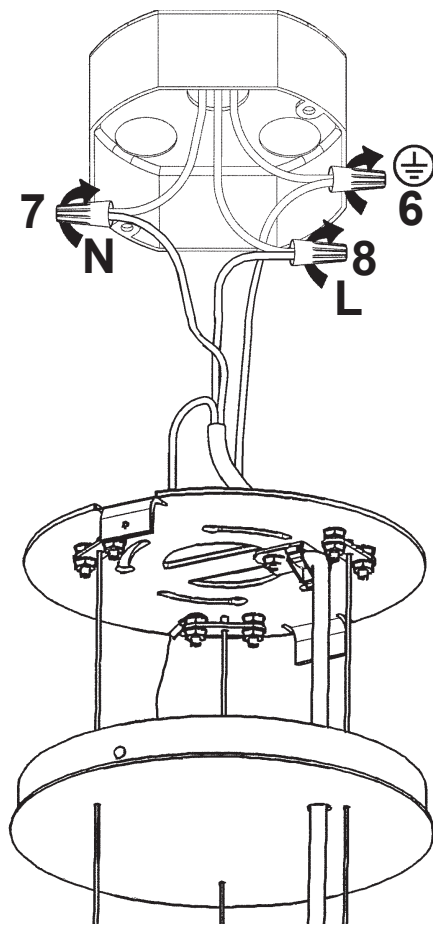

 **SCHONBEK** | 1870

CHANTANT
CH1813N- __ __ O

THIS DESIGN IS THE PROPRIETARY
TRADE DRESS/TRADEMARK OF
W SCHONBEK LLC.

5 Lights
Diameter: 21"
Height: 70-1/4"
Hanging Weight: 45-1/2lbs.

 **SCHONBEK** | 1870

- 13 A1 - A7
- 14 B1 - B10
- 15 C1 - C5
- 16 D1 - D18
- 17 E1 - E22
- 18 F1 - F24
- 19 G1 - G32

After hanging all trim, remove labels from crystals. If residue remains, wipe off crystal with a soft, dry cloth.

 **SCHONBEK** | 1870

CHANTANT
CH1813N- __ __ R

THIS DESIGN IS THE PROPRIETARY
TRADE DRESS/TRADEMARK OF
W SCHONBEK LLC.

5 Lights
Diameter: 21"
Height: 70-1/4"
Hanging Weight: 45-1/2lbs.

 **SCHONBEK** | 1870

| | | | | | | | | |
|---|---|---|----------|---|---|---|---|---|
|  |  |  | S |  |  |  |  |  |
| MAX 50 W | 110-120 V |  | | | | | | |

1 X  : 1746

1746

5 X  : GU10 50W MAX 

- 13** A1 - A7
- 14** B1 - B10
- 15** C1 - C5
- 16** D1 - D18
- 17** E1 - E22
- 18** F1 - F24
- 19** G1 - G32