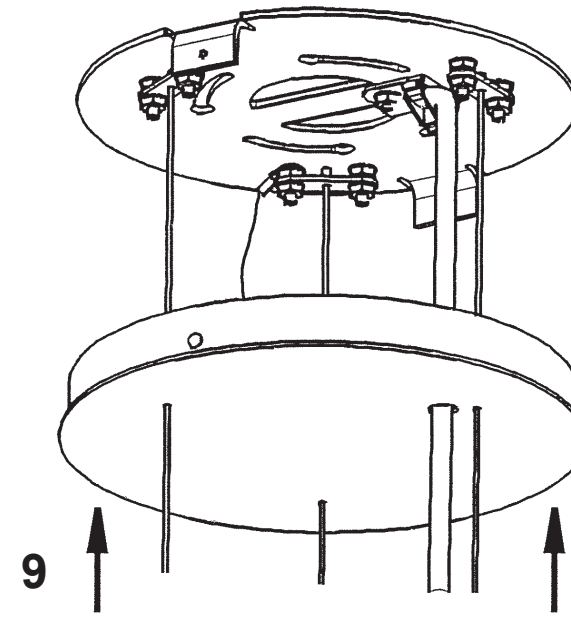

 **SCHONBEK** | 1870

CHANTANT
CH1813N- __ __ O

THIS DESIGN IS THE PROPRIETARY
TRADE DRESS/TRADEMARK OF
W SCHONBEK LLC.

5 Lights
Diameter: 21"
Height: 70-1/4"
Hanging Weight: 45-1/2lbs.

 **SCHONBEK** | 1870

| | | | | | | | | |
|---|---|---|----------|---|---|---|---|---|
|  |  |  | S |  |  |  |  |  |
| MAX 50 W | 110-120 V |  | | | | | | |

1 X  : 1746

1746

3

4

5 X  : GU10 50W MAX 

11

12

- 13 A1 - A7
- 14 B1 - B10
- 15 C1 - C5
- 16 D1 - D18
- 17 E1 - E22
- 18 F1 - F24
- 19 G1 - G32

After hanging all trim, remove labels from crystals. If residue remains, wipe off crystal with a soft, dry cloth.

 **SCHONBEK** | 1870

CHANTANT
CH1813N- __ __ R

THIS DESIGN IS THE PROPRIETARY
TRADE DRESS/TRADEMARK OF
W SCHONBEK LLC.

5 Lights
Diameter: 21"
Height: 70-1/4"
Hanging Weight: 45-1/2lbs.

 **SCHONBEK** | 1870