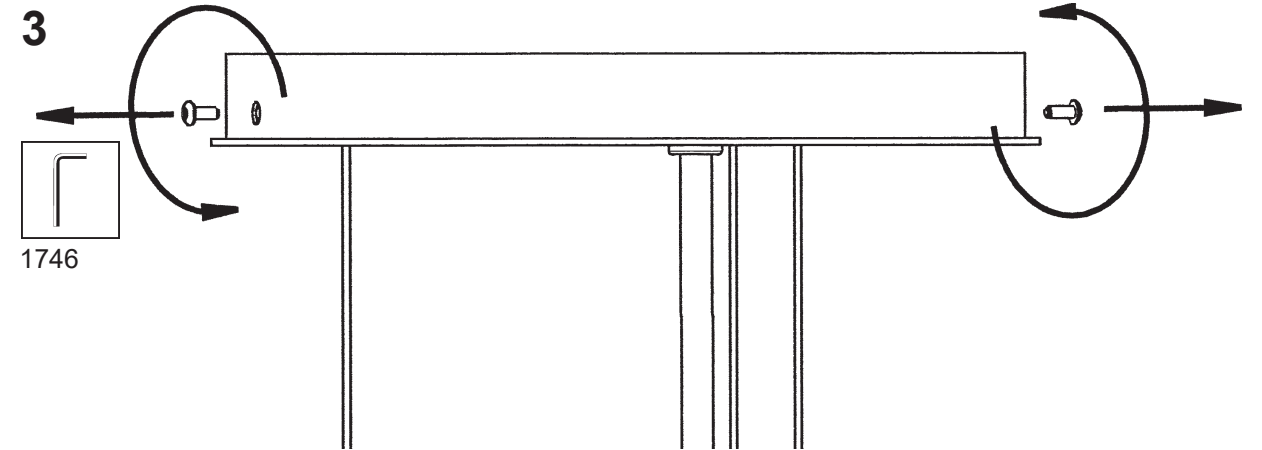

1 X : 1746

1746