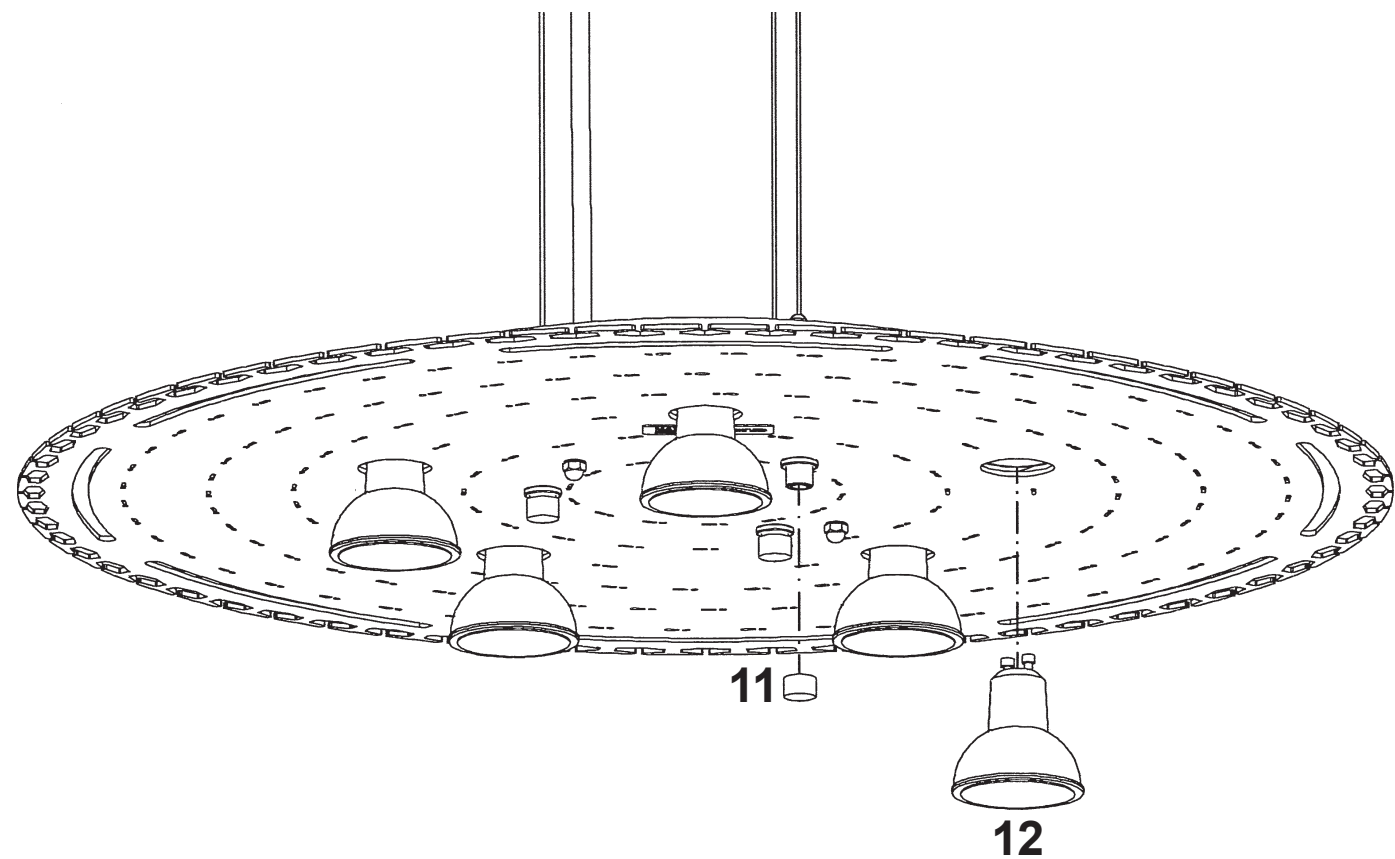

 **SCHONBEK** | 1870

CHANTANT
CH1813N- __ __ O

THIS DESIGN IS THE PROPRIETARY
TRADE DRESS/TRADEMARK OF
W SCHONBEK LLC.

5 Lights
Diameter: 21"
Height: 70-1/4"
Hanging Weight: 45-1/2lbs.

 **SCHONBEK** | 1870

| | | | | | | | | |
|---|---|---|----------|---|---|---|---|---|
|  |  |  | S |  |  |  |  |  |
| MAX 50 W | 110-120 V |  | | | | | | |

1 X  : 1746

1746

3

4

5 X  : GU10 50W MAX 

11

12

- 13 A1 - A7
- 14 B1 - B10
- 15 C1 - C5
- 16 D1 - D18
- 17 E1 - E22
- 18 F1 - F24
- 19 G1 - G32

After hanging all trim, remove labels from crystals. If residue remains, wipe off crystal with a soft, dry cloth.

 **SCHONBEK** | 1870

CHANTANT
CH1813N- __ __ R

THIS DESIGN IS THE PROPRIETARY
TRADE DRESS/TRADEMARK OF
W SCHONBEK LLC.

5 Lights
Diameter: 21"
Height: 70-1/4"
Hanging Weight: 45-1/2lbs.

 **SCHONBEK** | 1870