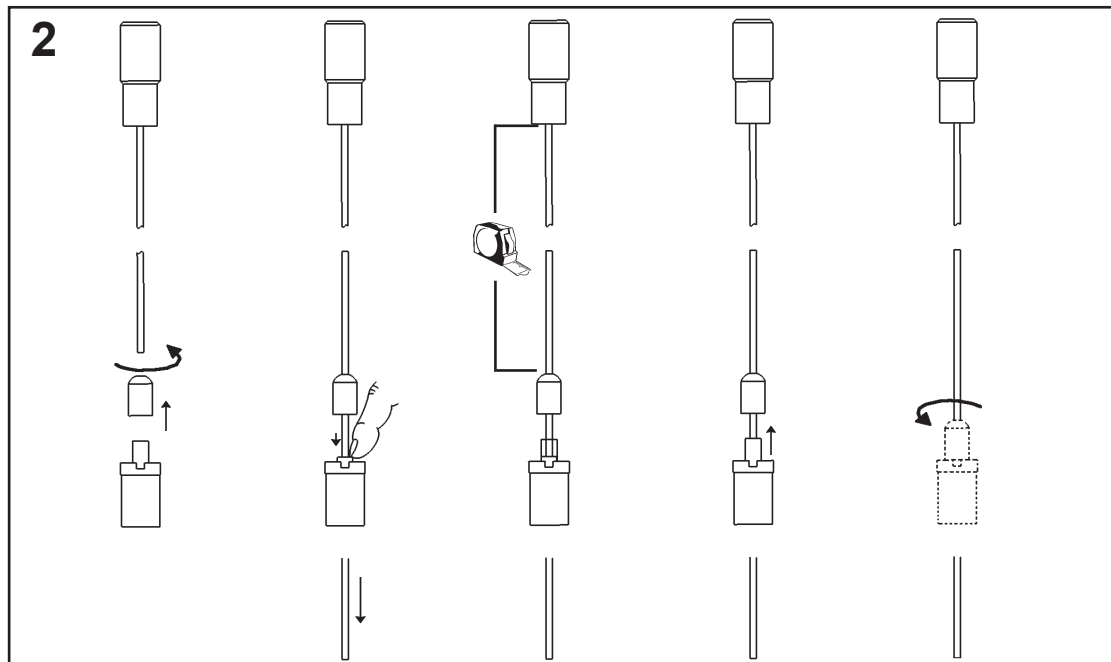

 **SCHONBEK** | 1870

CHANTANT
CH1813N- __ __ O

THIS DESIGN IS THE PROPRIETARY
TRADE DRESS/TRADEMARK OF
W SCHONBEK LLC.

5 Lights
Diameter: 21"
Height: 70-1/4"
Hanging Weight: 45-1/2lbs.

 **SCHONBEK** | 1870

| | | | | | | | | |
|---|---|---|----------|---|---|---|---|---|
|  |  |  | S |  |  |  |  |  |
| MAX 50 W | 110-120 V |  | | | | | | |

1 X  : 1746

1746

3

4

5 X  : GU10 50W MAX 

11

12

 **SCHONBEK** | 1870

CHANTANT
CH1813N- __ __ R

THIS DESIGN IS THE PROPRIETARY
TRADE DRESS/TRADEMARK OF
W SCHONBEK LLC.

5 Lights
Diameter: 21"
Height: 70-1/4"
Hanging Weight: 45-1/2lbs.

 **SCHONBEK** | 1870