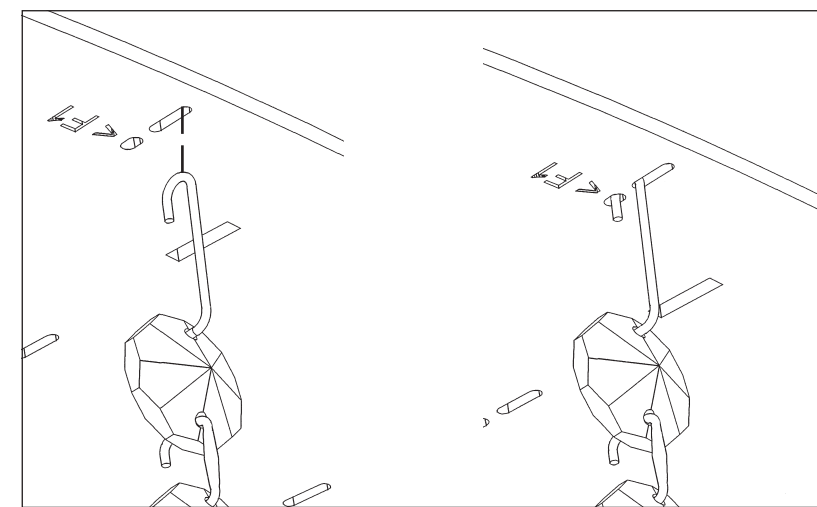

 **SCHONBEK** | 1870

CHANTANT
CH1813N- __ __ O

THIS DESIGN IS THE PROPRIETARY
TRADE DRESS/TRADEMARK OF
W SCHONBEK LLC.

5 Lights
Diameter: 21"
Height: 70-1/4"
Hanging Weight: 45-1/2lbs.

 **SCHONBEK** | 1870

- 13 A1 - A7
- 14 B1 - B10
- 15 C1 - C5
- 16 D1 - D18
- 17 E1 - E22
- 18 F1 - F24
- 19 G1 - G32

After hanging all trim, remove labels from crystals. If residue remains, wipe off crystal with a soft, dry cloth.

 **SCHONBEK** | 1870

CHANTANT
CH1813N- __ __ R

THIS DESIGN IS THE PROPRIETARY
TRADE DRESS/TRADEMARK OF
W SCHONBEK LLC.

5 Lights
Diameter: 21"
Height: 70-1/4"
Hanging Weight: 45-1/2lbs.

 **SCHONBEK** | 1870