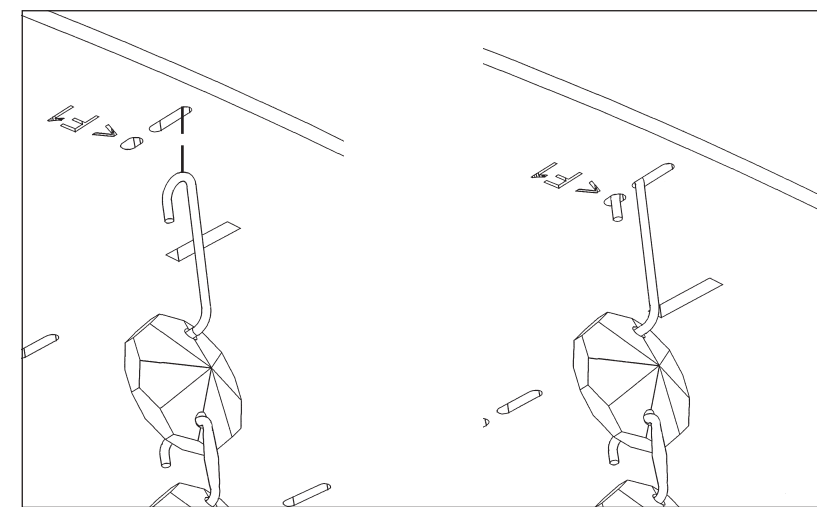

After hanging all trim, remove labels from crystals. If residue remains, wipe off crystal with a soft, dry cloth.