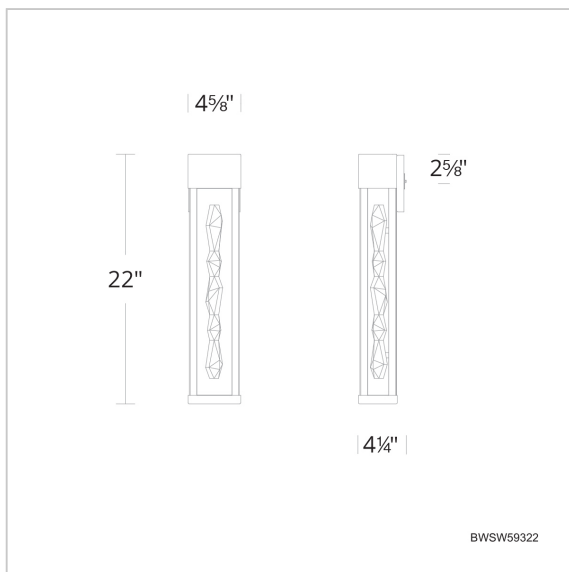

Polar

BWSW59322

LINE DRAWING

Project:

Location:

Fixture Type:

Catalog Number:

DESCRIPTION

FEATURES

- Specifically formulated using powder coat to resist UV and costal environmental conditions, providing a long-lasting finish with premium 316 Marine mirror grade stainless steel plate and hardware
- Built in color temperature adjustability. Switch from 3000K/3500K/4000K. Switch may be installed in junction box.
- Driver concealed within the canopy

CRYSTAL OPTIONS

Optic Crystal
(O)

FINISH OPTIONS

Black
(-BK)

SPECIFICATIONS

Light Source	LED
CRI	90
Dimming	ELV, Triac
Standards	ETL/cETL, IP65

Model	Crystal	Finish	Size	CCT	Voltage	Wattage	Weight	LED Lumens	Delivered Lumens
BWSW59322	O	- BK	22"	3000K/3500K/ 4000K	120V	30W	6.6lbs	1500	Up To 842