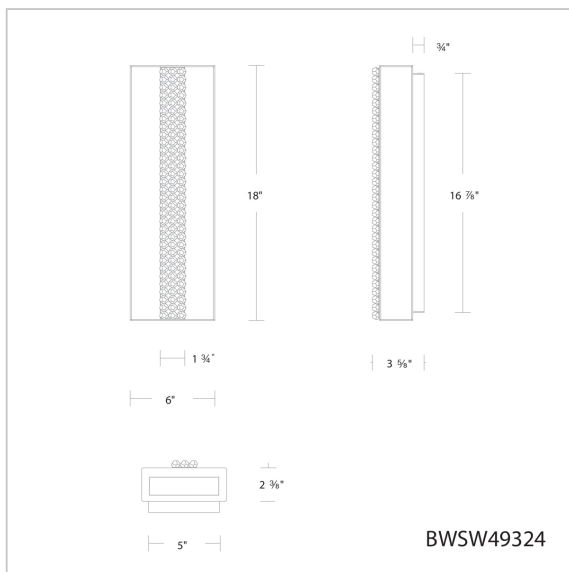

Cascade

BWSW49318

LINE DRAWING

Project:

Location:

Fixture Type:

Catalog Number:

DESCRIPTION

A cascade of infinite, unfolding facets create a multi-layered depth that draws the eye and imagination inward. Sleek metal bars frame chunks of crystal, delivering sparkling LED illumination that lights facades in splendor.

FEATURES

- Specifically formulated using powder coat to resist UV and coastal environmental conditions, providing a long-lasting finish with Premium 316 Marine Grade stainless steel hardware
- Built in color temperature adjustability. Switch from 3000K/3500K/4000K. Switch may be installed in junction box.
- Ambient and down illumination
- Can be mounted on wall vertically or upside down
- Driver concealed within the canopy

CRYSTAL OPTIONS

Optic Crystal
(O)

FINISH OPTIONS

Black
(-BK)

SPECIFICATIONS

Light Source	LED
CRI	90
Dimming	ELV, Triac
Standards	ETL/cETL, IP65

Model	Crystal	Finish	Size	CCT	Voltage	Wattage	Weight	LED Lumens	Delivered Lumens
BWSW49318	O	- BK	18"	3000K/3500K/ 4000K	120V	15W	8.5lbs	956	Up To 673