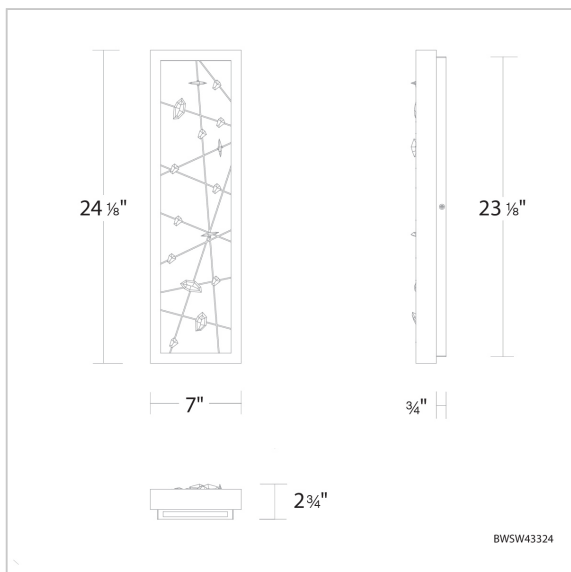

Dreamcatcher

BWSW43324

LINE DRAWING

Project: _____

Location: _____

Fixture Type: _____

Catalog Number: _____

DESCRIPTION

FEATURES

- Specifically formulated using powder coat to resist UV and costal environmental conditions, providing a long-lasting finish with premium 316 Marine mirror grade stainless steel plate and hardware
- Built in color temperature adjustability. Switch from 3000K/3500K/4000K. Switch may be installed in junction box.
- Clip on swinging door to allow easy cleaning of interior
- Can be mounted on wall vertically or upside down
- Driver concealed within the canopy

Model	Crystal	Finish	Size	CCT	Voltage	Wattage	Weight	LED Lumens	Delivered Lumens
BWSW43324	O	- BK	24"	3000K/3500K/ 4000K	120V/277V	28W	9.3lbs	1300	Up To 1020

Example: BWSW43324-BK