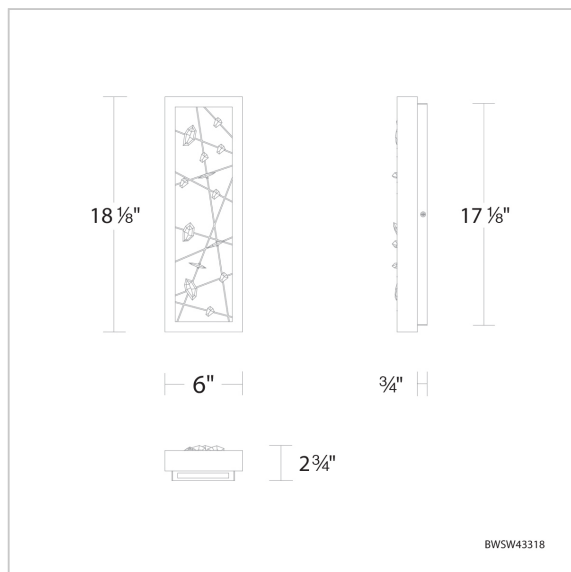

Dreamcatcher

BWSW43318

LINE DRAWING

Project: _____

Location: _____

Fixture Type: _____

Catalog Number: _____

DESCRIPTION

An abundance of crystal captures and reflects our dreams and desires. Sparkling illumination from LEDs held within the frame's confines is reflected and amplified, showering spaces with shards of light.

FEATURES

- Specifically formulated using powder coat to resist UV and costal environmental conditions, providing a long-lasting finish with premium 316 Marine mirror grade stainless steel plate and hardware
- Built in color temperature adjustability. Switch from 3000K/3500K/4000K. Switch may be installed in junction box.
- Clip on swinging door to allow easy cleaning of interior
- Can be mounted on wall vertically or upside down
- Driver concealed within the canopy

CRYSTAL OPTIONS

Optic Crystal
(O)

FINISH OPTIONS

Black
(-BK)

SPECIFICATIONS

Light Source	LED
CRI	90
Dimming	ELV, Triac
Standards	ETL/cETL

REPLACEMENT PARTS

- RPL-GLA-43318-01 - Replacement Crystal (Small)
- RPL-GLA-43318-02 - Replacement Crystal (Medium)
- RPL-GLA-43318-03 - Replacement Crystal for BWSW43

Model	Crystal	Finish	Size	CCT	Voltage	Wattage	Weight	LED Lumens	Delivered Lumens
BWSW43318	O	- BK	18"	3000K/3500K/ 4000K	120V/277V	19W	6.6lbs	600	Up To 411

Example: BWSW43318-BK