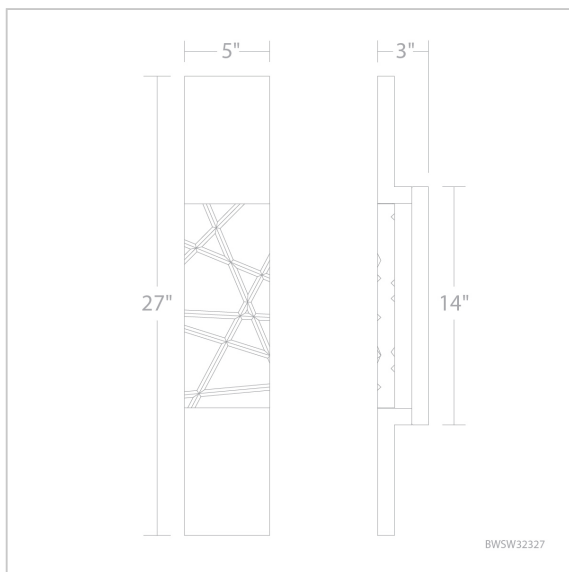

Glacier

BWSW32327

LINE DRAWING

Project:

Location:

Fixture Type:

Catalog Number:

DESCRIPTION

Uniting bold geometric angles, clear crystal in an interlocking pattern delivers textured backlit illumination. Its sleek black base casts downlight for wayfinding at night.

FEATURES

- Specifically formulated using powder coat to resist UV and coastal environmental conditions, providing a long-lasting finish with Premium 316 Marine Grade Stainless Steel
- Built in color temperature adjustability. Switch from 3000K/3500K/4000K. Switch may be installed in junction box.
- Can be mounted on wall vertically or upside down
- Driver concealed within the canopy

CRYSTAL OPTIONS

Optic Crystal
(O)

FINISH OPTIONS

Black
(-BK)

SPECIFICATIONS

Light Source	LED
CRI	90
Dimming	ELV, Triac
Standards	ETL/cETL, Title 24

Model	Crystal	Finish	Size	CCT	Voltage	Wattage	Weight	LED Lumens	Delivered Lumens
BWSW32327	O	- BK	27"	3000K/3500K/ 4000K	120V	14W	10.4lbs	947	Up To 815