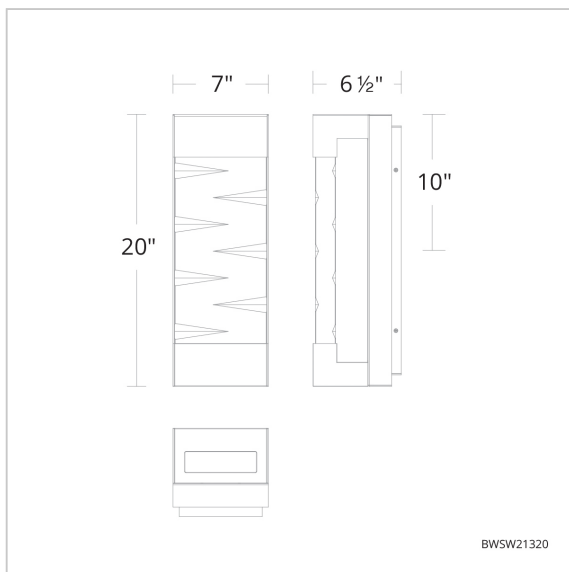

Labrynth

BWSW21320

LINE DRAWING

Project:

Location:

Fixture Type:

Catalog Number:

DESCRIPTION

A labyrinth of sparkling Clear Optic Crystal combines the uncomplicated appeal of simple cuts with the playfulness of mirrored reflections.

FEATURES

- Specifically formulated using powder coat to resist UV and coastal environmental conditions, providing a long-lasting finish with premium 316 Marine mirror grade stainless steel plate and hardware
- Built in color temperature adjustability. Switch from 3000K/3500K/4000K. Switch may be installed in junction box.
- Driver concealed within the canopy

CRYSTAL OPTIONS

Optic Crystal
(O)

FINISH OPTIONS

Black
(-BK)

SPECIFICATIONS

Light Source	LED
CRI	90
Dimming	ELV,0-10V, Triac
Standards	ETL/cETL, Title 24

Model	Crystal	Finish	Size	CCT	Voltage	Wattage	Weight	LED Lumens	Delivered Lumens
BWSW21320	O	- BK	20"	3000K/3500K/ 4000K	120V-277V	30W	10.9lbs	1786	Up To 1197