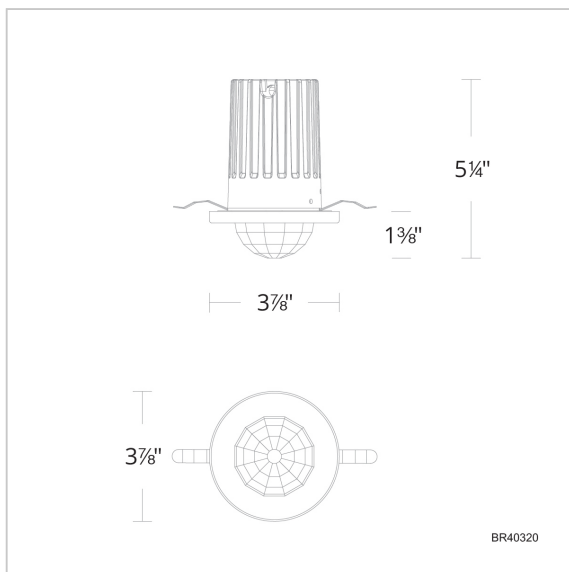

Vega

BR40320

LINE DRAWING

Project:

Location:

Fixture Type:

Catalog Number:

DESCRIPTION

CRYSTAL OPTIONS

Radiance
Crystal
(R)

FINISH OPTIONS

Polished
Chrome
(-CH)

SPECIFICATIONS

Light Source	LED
CRI	90
Dimming	ELV, Triac
Standards	ETL/cETL, Title 24

Model	Crystal	Finish	Size	CCT	Voltage	Wattage	Weight	LED Lumens	Delivered Lumens
BR40320	R	- CH	4"	3000K/3500K/ 4000K	120V-240V	12W	2.9lbs	597	Up To 358