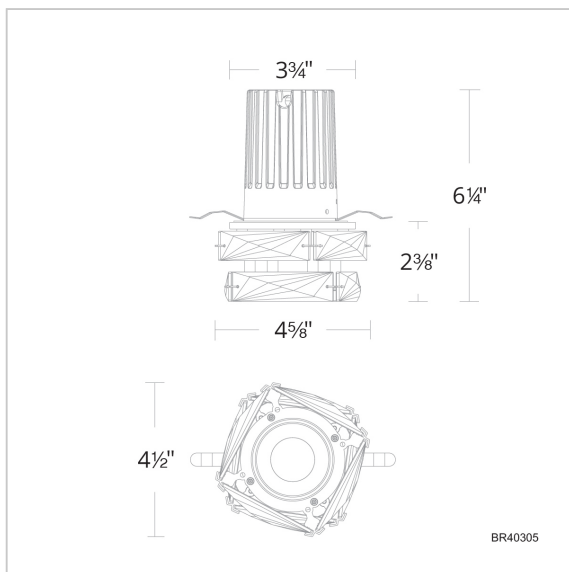

## LINE DRAWING

**Project:**

**Location:**

**Fixture Type:**

**Catalog Number:**

## SPECIFICATIONS

<b>Light Source</b>	LED
<b>CRI</b>	90
<b>Dimming</b>	ELV, Triac
<b>Standards</b>	ETL/cETL, Title 24

Model	Crystal	Finish	Size	CCT	Voltage	Wattage	Weight	LED Lumens	Delivered Lumens
BR40305	R	- CH	5"	3000K/3500K/ 4000K	120V-240V	12W	3.2lbs	597	Up To 358