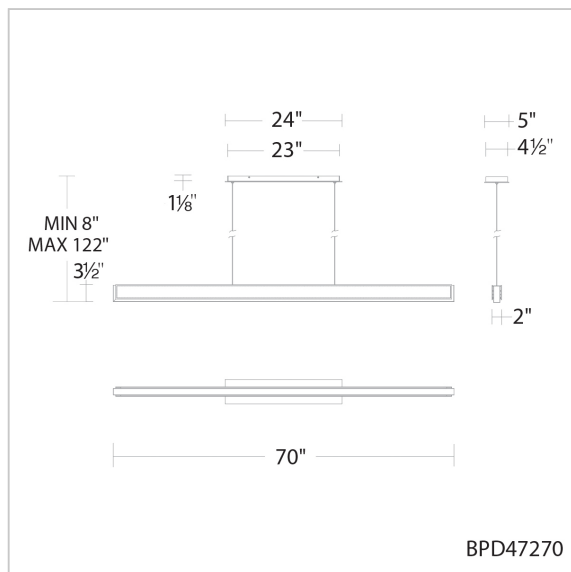

Mystique

BPD47270

LINE DRAWING

Project:

Location:

Fixture Type:

Catalog Number:

DESCRIPTION

FEATURES

- European radiance grade crystal dust filled diffuser.
- Silver stitching leather frame.
- Built in color temperature adjustability. Switch from 3000K/3500K/4000K.
- Thin powered aircraft cables provide an ultra clean look for adjustable suspension height.
- Can be mounted on a sloped ceiling.
- Driver concealed within the fixture

CRYSTAL OPTIONS

Radiance
Crystal Dust
(RD)

FINISH OPTIONS

Black
(-BK)

SPECIFICATIONS

Light Source	LED
CRI	90
Dimming	ELV,0-10V, Triac
Standards	ETL/cETL, Title 24

Model	Crystal	Finish	Size	CCT	Voltage	Wattage	Weight	LED Lumens	Delivered Lumens
BPD47270	RD	- BK	70"	3000K/3500K/ 4000K	120V-277V	45W	8.1lbs	2759	Up To 2677