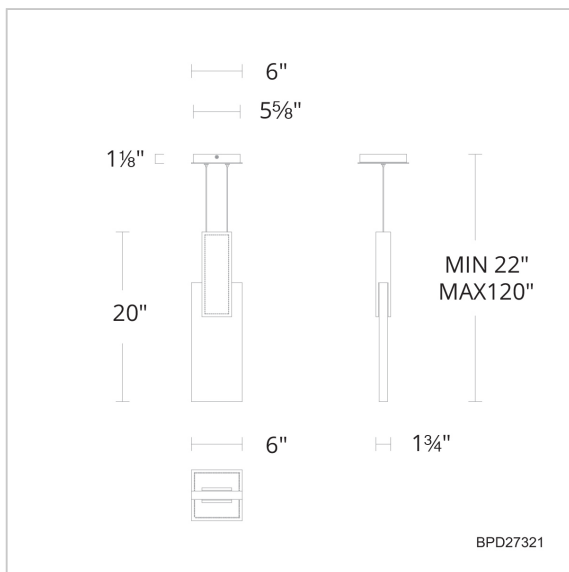

Tryst
BPD27321

LINE DRAWING

Project:

Location:

Fixture Type:

Catalog Number:

DESCRIPTION

A visual rendezvous creates a kiss of light. Optic Haze Quartz delivers mesmerizing LED illumination contrasted by rich dark leather, bringing focus to this partnership.

CRYSTAL OPTIONS

Optic Haze
Quartz
(OH)

FINISH OPTIONS

Black
(-BK)

SPECIFICATIONS

Light Source	LED
CRI	90
Dimming	ELV, Triac
Standards	ETL/cETL

Model	Crystal	Finish	Size	CCT	Voltage	Wattage	Weight	LED Lumens	Delivered Lumens
BPD27321	OH	- BK	21"	3000K/3500K/ 4000K	120V/277V	11W	10.9lbs	428	Up To 253

Example: BPD27321-BK