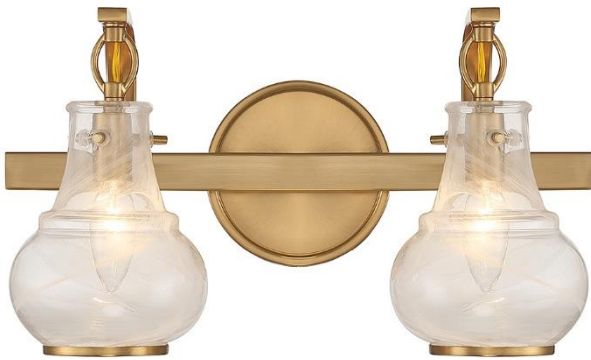

ADAMS 2-LIGHT BATHROOM VANITY LIGHT

SKU #: 8-4417-2-322

UPC: 822920305009

FINISH: Warm Brass

COLLECTION: Adams

PRINT DATE: 8/1/2023

PRODUCT DIMENSIONS

Weight: 4.10

Weight: 5.30

Height (Top to Bottom): 9.65

Width (Side to Side): 21.25

Length (Side to Side): 9.25

Shipped Via: Small Parcel

SHADE INFORMATION

Shade Included: Yes

Shade Height (Top to Bottom): 6.50

Shade Width (Side to Side): 5.13

Shade Length (Front to Back): 5.13

BULB INFORMATION

Bulb Included: No

Number of Bulbs: 2

Bulb Type: Incandescent/LED

Bulb Base: E12

Max. Wattage per Socket: 60W

MATERIALS

Shade: Glass

Glass: White Strie

Crystal:

Project Name: _____

Location: _____

Type: _____

Qty: _____