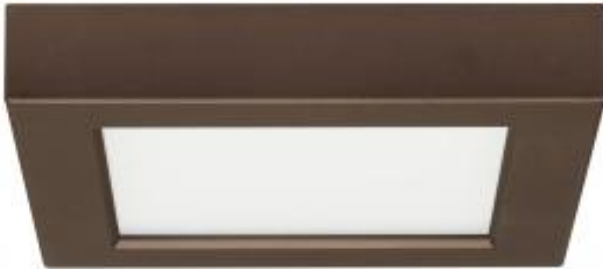

## SATCO S9326

10.5W/LED/5.5"FLUSH/27K/SQ/BRZ

Notes

[www] 03-09-2021 01:43:25

### General

Status	Transitioning
Fixture Type	BLINK
Finish	Bronze
Wattage	10.5
Lumen Output	580
CCT (Kelvin)	2700
Indoor or Outdoor Fixture	Indoor

### Specifications

Technology	LED
Color Temperature	Warm White
CRI	80+
Voltage	120V
Beam Angle	108
Rated Hours	40000
Operating Temperature	-18C (-0.4F) to a maximum of +46C (+114.8F)
Dimmable	Yes - Dimmable
Lens Material	Glass
Weight (lb.)	1.52
Material	Aluminum

### Dimensions

Height (in.)	1.00
Width (in.)	5.50
Length (in.)	5.50